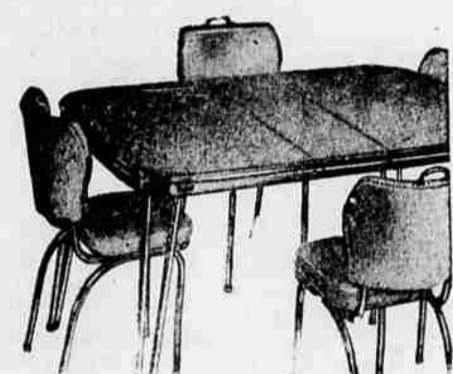

REGULAR 94.95 DINETTE SET 89.88
5-pc. plastic-chrome set cut for extra savings during Ward Week. 36 x 48-in. top extends to 60 in. Chairs have foam rubber seats, non-marring backs. REG. 14.94 Matching Chair, now only, 13.88