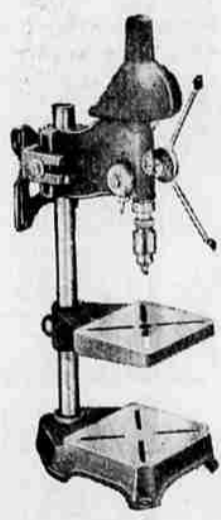

Reg. 54.95
POWR-KRAFT DRILL PRESS 44.77
14 1/4" medium-duty press for home or shop use. Massive, sturdy construction. Accurate to .005 of an inch. Automatic-type six-splined spindle travels 3 1/2". Drills to center of 14 1/4" circle. Visual depth gauge, 1/2" Jacobs key chuck. 7 1/2 x 7 1/2" smooth ground cast-iron table.