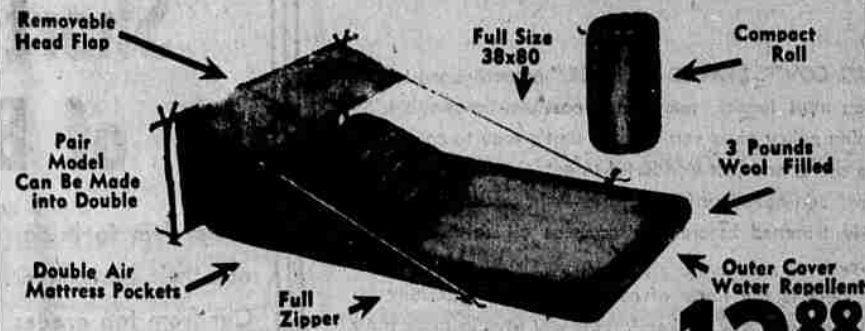

DELMAR SHEETS - TOP QUALITY - 88x99 - 1.78

MEN'S NEW FALL CORDUROY SHIRTS

Famous Make. 5 Beautiful Colors 5.95 Value— **3.88**

SAME CORDUROY SHIRT IN BOYS SIZES.

4.95 VALUES **3.39**

All Fishing Equipment and Supplies at Wholesale Cost.

SPORTEE

SWIM SCOPE

underwater mask — adjustable strap—perfected inner seal clear vision plastic. Slaughtered at **99^c**

Flash Swim Fins

made of pure gum rubber—non-skid soles, tough rib construction, 'Will not Sink'—interchangeable, no lefts, no rights. Slaughtered at **3⁸⁸**

ALL MERCHANDISE IS OF FIRST QUALITY. NO SECONDS. EXCHANGES GLADLY MADE. USE OUR LAYAWAY PLAN

HERE IS THE GREATEST SLEEPING BAG VALUES EVER OFFERED!

THE ABOVE BAG IN THREE POUND WOOL FILLING

Cash is King—Buy for Less!