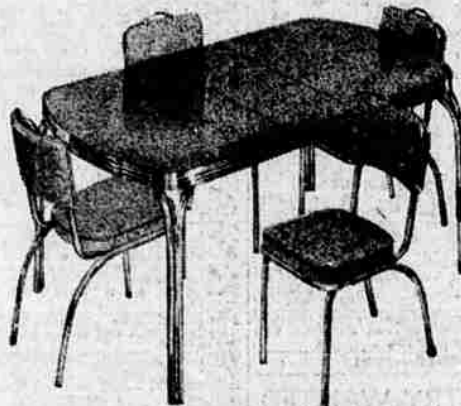

SALE — 5 PC. DINETTE SET

36x60" table 89.88 Sale price 1/2

Chrome-Plastic 5 pc. Dinette Set. large 36 in. x 60 in. table. Micalite top in new "Cubis" pattern. Resists heat, soiling, abrasives. Foam rubber chairs. Handle backs. 5 colors. EXTRA chair..... 10.88