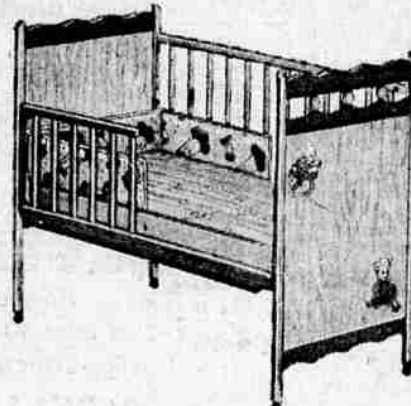

SAVE ON CRIB — YOUTH BED

Sale Price 29.88 Buy now

Six-year-old size Crib. Full width, full-length panels, an extra youth guard-rail for conversion to youth bed. Metal spring adjusts to four levels. Veneered birch end panels. VINYL MATTRESS..... 7.88

Thanks to you, we celebrate our 2,000,000th barrel of Top Kentucky Bourbon.