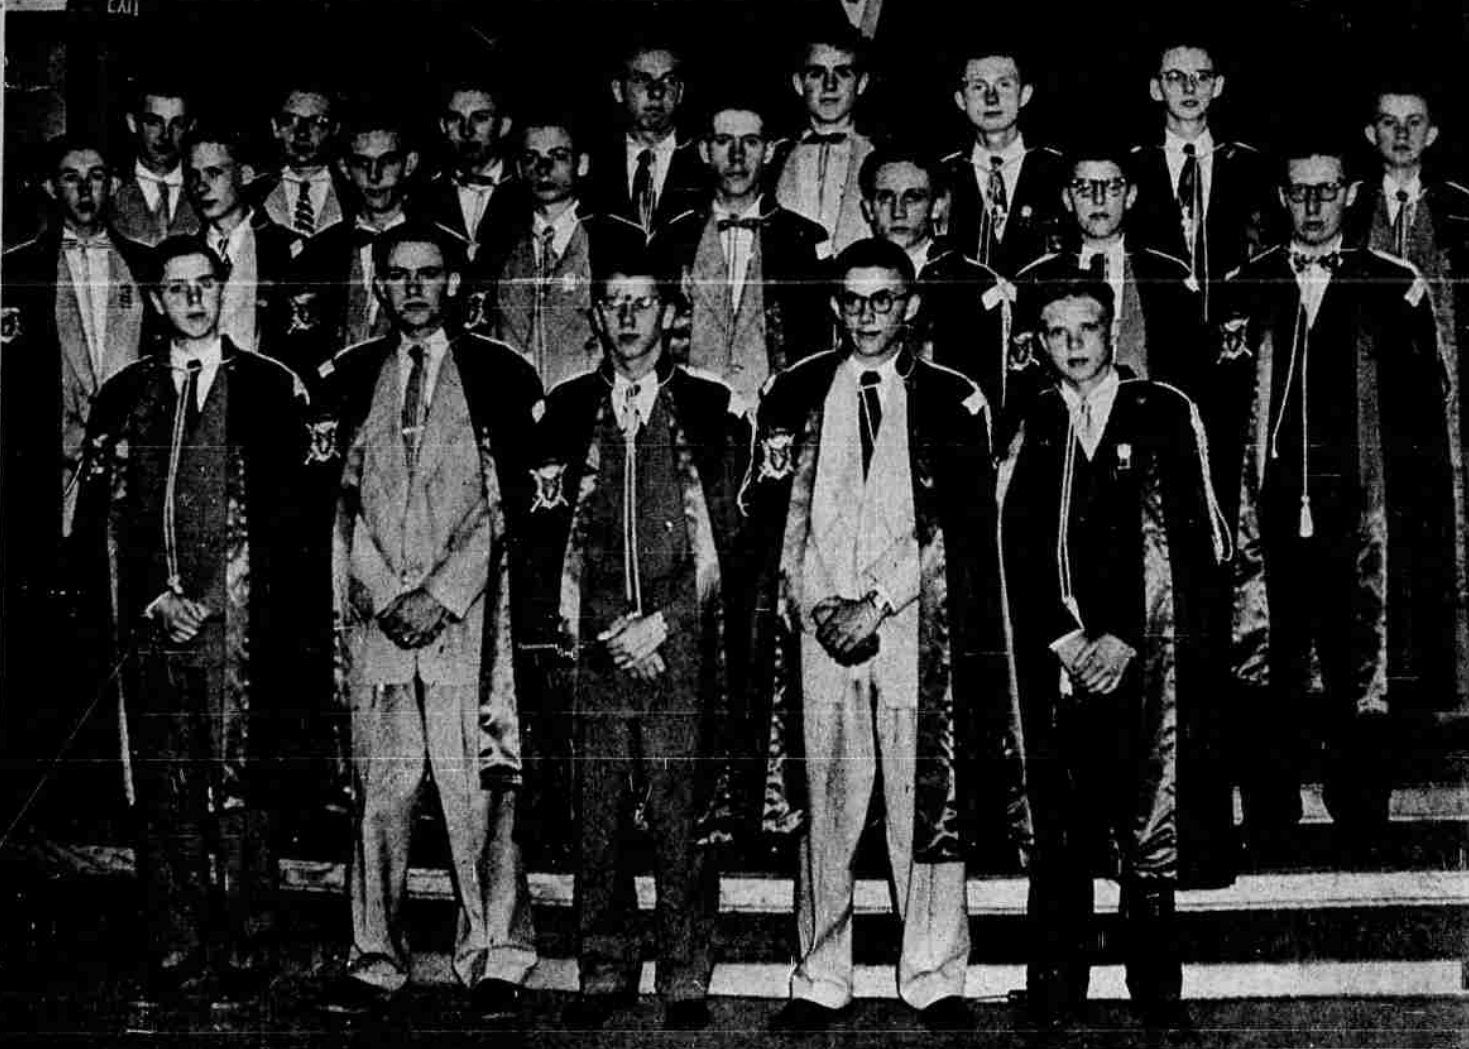

NEWLY INSTALLED OFFICERS OF DE MOLAY . . . who participated in the impressive ceremonies in the Masonic Temple, May 28. From the left, first row, John Shaw, David Maxwell, George Knight, Don Boyd and Dick Sumner. Second row, same order, David Landis, Jim Southwell, Jim Craig, Terry

Hannon, Mike Murphy, Charles Harris, Paul Adams and John Ellis. Third row, Tom Humble, Kent Cooper, Dick Clark, Dennis Todd, George Brandt, Gerald Barker, Harold Heaton and Rod Van Buskirk.

Mr. and Mrs. Joseph Mercer Guests Of Chiloquin High School Staff At Farewell Dinner in Winema Hotel

CHILOQUIN — Joseph Mercer, principal of the Chiloquin high school during the past four years, was completely surprised Thursday evening a week ago when the school staff gave both Mr. and Mrs. Mercer a farewell dinner and party at the Empire Room of the Winema hotel in Klamath Falls.

KLAMATH SADDLE CLUB

The regular meeting of the Klamath Saddle Club was held on June 2nd at the home of Mrs. Clyde Page. Plans were discussed for the Queen's tryouts and the forthcoming events during rodeo season, as chaperones for the Queen and her court.

Mrs. McClellan Attends College Class Reunion

Mrs. C. E. McClellan, 1290 Patterson, is in the East attending the Connecticut College alumnae reunion on the campus at New London, Conn. She is a member of the first class to graduate from the New England college for women.

PYTHIAN SISTERS PAST CHIEFS CLUB

Pythian Sisters Past Chiefs Club met at the home of Clara Ballantyne, 320 Lewis St., May 5, 8 p.m. A social hour followed the business meeting.

Garden Clubs To Sponsor Iris Show on June 23

"A Symphony In Iris" is the theme of the Iris Show scheduled for June 23 from 2 to 8 p.m. at Altamont School, sponsored by the Evergreen, Mt. Laki and Poe Valley Garden Clubs. Iris will predominate in five of the 13 competitive arrangement classes.

KLAMATH SADDLE CLUB

The regular meeting of the Klamath Saddle Club was held on June 2nd at the home of Mrs. Clyde Page. Plans were discussed for the Queen's tryouts and the forthcoming events during rodeo season, as chaperones for the Queen and her court.

BABY SHOWER

FRATERNAL ORDER OF EAGLES

FRATERNAL ORDER OF EAGLES DRILL TEAM BENEFIT DANCE Music By JOHNNIE SOTO SATURDAY, JUNE 13 Bly High School Gym Admission 1.00 Per Person