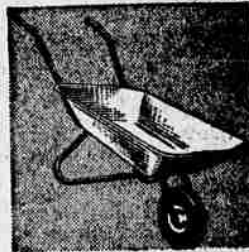

Steel Wheelbarrow

Ideal For Home Garden Use
Reg. 15.95
3 1/2 Cubic Feet..... **11.88**