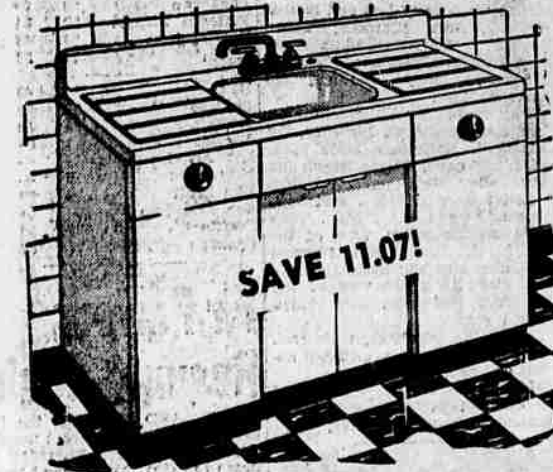

All-Steel 34-in. Homart Model at Sears Savings!

Cabinet Sinks

Reg. 115.98

Also Sold on Sears Easy Payment Plan

104⁸⁸

Sink is covered with acid resisting porcelain enamel. Chrome plated mixing faucet and sink strainer. Baked white enamel finished cabinet has roomy compartments and drawers. See it! Buy now and save at Sears!

"Satisfaction guaranteed or your money back" SEARS

Store Hours 9:30 A.M. to 5:30 P.M.
133 South 8th Phone 5188