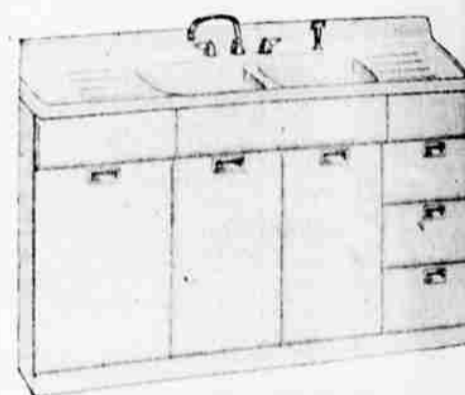

ROOF COATING AND BRUSH

Reduced to **4.18** Regularly 4.90

Save on this special offer—get 5 gallons of Wards Super Asbestos Roof Coating and special roof coating Brush at one low price. Give your roof long-lasting protection against leakage with Super today.

MAY SALE FOR HOME OWNERS

Let Wards Arrange for Installation of Plumbing, Heating, Building Needs—No Money Down When You Buy on FHA

- Reg. 28.95 Paint Sprayerless motor **25.97**
- 2.56 Hardboard. For interiors. 4'x8' panels **2.29**
- Reg. 1.36 quart Porch and Deck Paint **1.19**
- 32 1/2 c Tileboard. Durable enamel finish. sq. ft. **29c**
- Reg. 8.95 Durable closet seat, in 5 colors **7.98**
- Reg. 10.25 Sink Faucet, chrome-plated Brass **9.44**