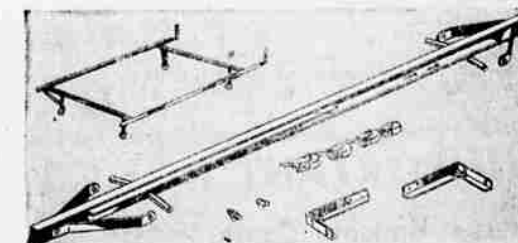

ready-to-paint  
**Chest of Drawers**

3 Drawer  
Reg. 17.95  
**15<sup>88</sup>**

Other Sizes Available at Reduced Prices

**Plastic Covered Headboard**

Regularly 12.00  
**9<sup>88</sup>**

**Adjustable Metal Bed Frame**

Use with any full size or twin size mattress and spring  
**7<sup>88</sup>**

**Roomy, 5-Shelf  
Steel Cabinet**

Harmony House Brand  
Reg. 19.95  
**16<sup>88</sup>**

Just the extra space you need in your kitchen. 2 handy doors, 5 spacious shelves for pots, pans, dishes, linen, appliances, and a host of other things! Gleaming white baked-on enamel. 64 inches high, 24 inches wide. Put one in your kitchen.