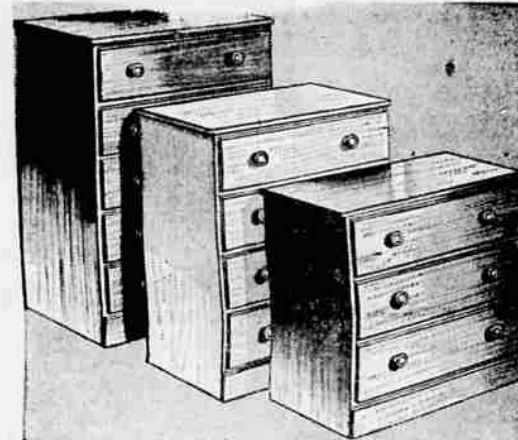

ready-to-paint
Chest of Drawers

3 Drawer
Reg. 17.95
15⁸⁸

Other Sizes Available at Reduced Prices