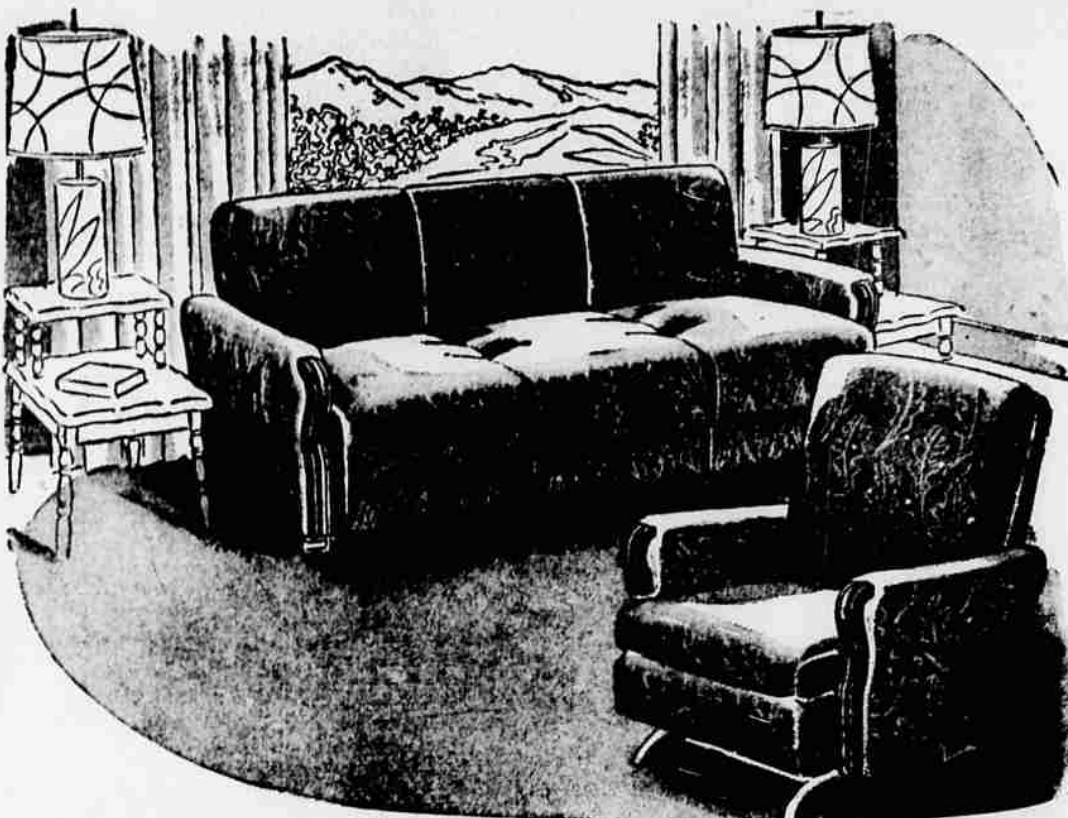

# SEARS DAYS

A SALE AS GREAT AS ITS NAME!

30" x 40" Size

**plate glass mirrors**  
Reg. 24.95  
**19<sup>88</sup>**  
SAVE 5.07!

Add gracious beauty and charm to your home with these fine quality mirrors. Priced amazingly low during our Silver Jubilee celebration. Hang vertically or horizontally. Two way hangers securely fastened to backs.

## 3 Days Only! Harmony House 2 pc Bed Divan Set

1 1/2 Inch Latex Padding

Full sized bed divan with closed arm platform rocker. Heavy cotton padding covered with 1 1/2 inch foam latex. Full coil spring base supported by a no-sag spring unit. Covered with attractive new "Fibre E" frieze. Your choice of Harmony House color. Buy now and save!

**187<sup>88</sup>**

10.00 Down, 12.00 Month on Sears Easy Terms  
(Usual Carrying Charge)

**platform rockers**  
FOAM LATEX  
Reg. 64.95  
**54<sup>88</sup>**  
5.50 Down, 5.00 Per Mo.

Pick this Harmony House rocking chair because of its open arm style, button tufted back, well padded spring filled seat and back and most of all, its thrifty price. Frieze cover. Harmony House Mint Green, Cherry Red.