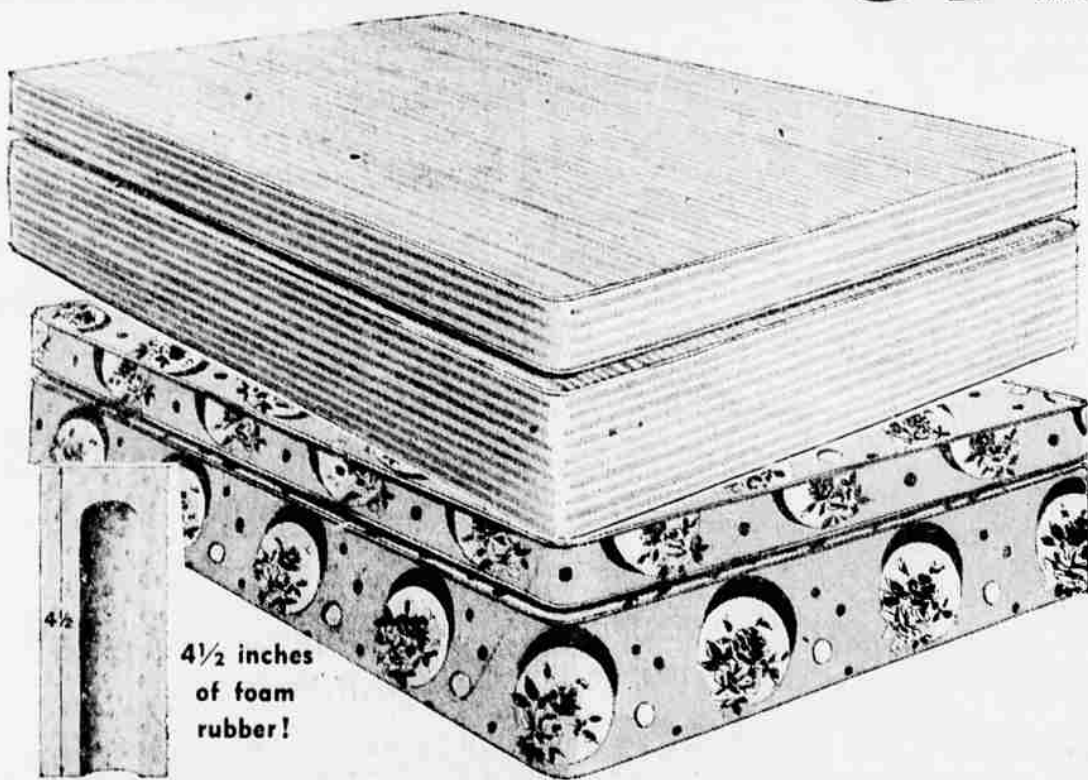

Foam Mattress Combination **89⁸⁸**

Twin Size

Budget Harmony House Regular Surface
foam latex combination

Attractive woven stripe cotton ticking. 39-in. size **89⁸⁸**
Matching 4 1/2-in. thick foam latex mat-tress and 10-in. thick 72-coil wire tied box spring. Both at this low price!
54-in. mattress and spring combination 99.88

Medium-firm Surface Harmony House
foam latex combination

Lulls even the lightest sleeper into deep, restful slumber. Wood rose and green cotton ticking, 4 1/2-in. thick mattress, 10-in. thick, 220-coil box spring. 39-in. size **114⁸⁸**
54-in. mattress and spring combination 129.88