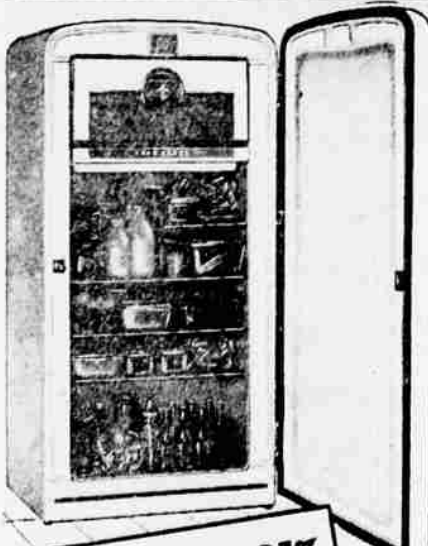

PLAS-TEX ICE CUBE TRAY

Wash them, fill them, stack them in freezer compartment; they won't stick! Ice cubes pop out in a jiffy. 10 7/8 x 4 x 1 1/2".

45^c

\$2.50 Value! Save Needed Space with Six-Piece

REFRIGERATOR BOX SET

Molded of heavy, clear, "see-thru" Styron so that you can check contents at a glance. Store in vinyl-coated rack.

89^c

**PROOF POSITIVE
THAT OUR *Revolutionary* MAIL ORDER
PLAN DRIVES PRICES DOWN!**

**CORONADO
"Premier 924"**

COMPARE WITH OTHERS
AT UP TO \$259.95

188⁸⁸

THIS ITEM F.O.B.

Muskogean, Mich. Billings, Mont.
Denver, Colo.

- Holds 60 lbs. Frozen Food
- Over 14 1/2 Sq. Ft. Shelf Area
- 5-Year Polar Power Warranty

SAVE UP TO 35%

Our thrifty Mail Order Plan cuts out expensive handling costs by shipping direct to you—bringing you savings up to 35% and more!

Here are all the refrigerator features you want, now at tremendous savings! 45 lb. freezer, 15 lb. cold chest, 5.5 qt. crisper that keeps salad greens crisp for days! Compact cold-to-floor design is heavily insulated for economical operation. White Duralux exterior, Porcelain interior. MO44-19075