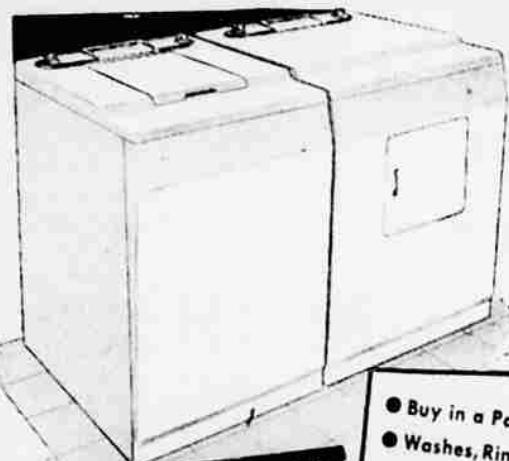

Your Complete Home Laundry

COMPLETELY AUTOMATIC FOR MORE LEISURE TIME!

CORONADO

**Twins
AUTOMATIC WASHER**

269⁹⁵

Automatic Dryer

219⁹⁵

No money down if trade-in equals 5%

- **NO MORE WATCHING!**
- **NO HEAVY LIFTING!**
- **NO WEATHER WORRIES!**
- **NO MORE STOOPING!**

- Buy in a Pair—You Save $10.00
- Washes, Rinses, Dries Your Clothes
- Easy-to-Clean Matched Design

Washdays are holidays when you own the CORONADO Twins! Just set the dial and forget it; the Twins do all the work—wash clothes hygienically clean, then dry them fluffy, sweet-smelling. Identical in design, finished in gleaming white Dulux. One year written warranty, UL Approved.