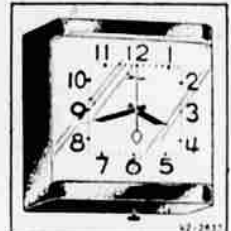

Payable Monthly

Toast the way you like it! Chrome plated with hinged crumb tray. UL Approved. Year guarantee.

"Wide Angle Vision"

Telechron Clock

4⁹⁵

Plus Tax

Modern styling in red or white plastic. Self-starting synchronous motor. AC only. Year warranty!