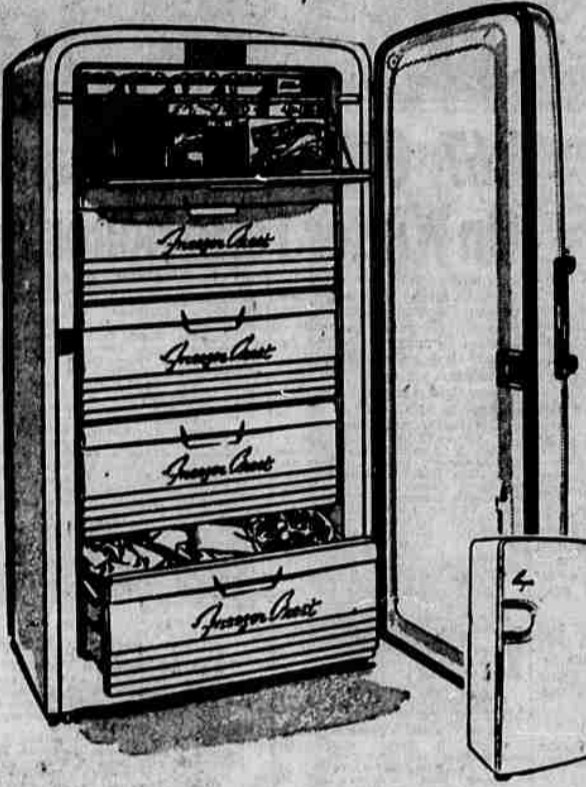

KF Realty Board Meets

Used Records

$50.00 SAVE $50.00

TAPPAN RANGE

GET INFORMATION ON FOLGERS DEAL

UHLIG'S Ph. 5512

1026 Main

The finest there is insurance is not too good for you. Call Home National — get just that! Phone 2-9515, 827 Pine St.

Largest Stock leading make planes in this part of the west. Best a spinet piano. Rental purchase plan.

LOUIS R. MANN PIANO CO.

120 N. 7th

Hammond Organ - Chord Organ

Beautiful, New

COLDSPOT HOME FREEZER

Available in either UPRIGHT or CHEST Styles

11.1 cu. ft. space saving

UPRIGHT FREEZER

IMAGINE 388 POUNDS OF FOOD stored in a freezer that takes only 36 1/2 x 30 1/2 inches of kitchen floor space!

- Fingertip Convenience
- Dual-use inner doors

359⁹⁵

10.00 Down, 16.50 Per Month

Most convenient, space-saving freezer ever! This amazing new upright Coldspot stores 388 lbs. of food right in your kitchen... just turn around and reach in for what you need! SUPERWALL keeps cabinet sweet-free. Special 4-tray ice cube compartment, bottom slide-out compartment, and drop-type inner doors to use as shelves.

10.00 Down, 16.50 Per Month

Most convenient, space-saving freezer ever! This amazing new upright Coldspot stores 388 lbs. of food right in your kitchen... just turn around and reach in for what you need! SUPERWALL keeps cabinet sweet-free. Special 4-tray ice cube compartment, bottom slide-out compartment, and drop-type inner doors to use as shelves.

SONOTONE'S TRANSISTOR HEARING AID

Another Sonotone "FIRST" — completely new type hearing aid utilizing the wonder-working TRANSISTOR, packing twice the power with tremendous battery savings.

And all this in the world's thinnest hearing aid—so small—so easy to wear. No promise for the future. We have it now!

Small, easy to wear—COME, SEE and TRY IT!

SEE SONOTONE FIRST

SONOTONE—The House of Hearing

Send the exciting news of the first Transistor Hearing Aid.

Name _____

Address _____ Apt. _____

City _____ State _____

HEARING CENTER - WINEMA HOTEL

ALL DAY FRIDAY, 17th

C. R. ADAMSON, DIST. MGR.

Sonotone has hearing aids from $75 up, all guaranteed for one full year with regular servicing program.

In Orange Juice

So smooth it leaves you breathless

Smirnoff

the greatest name in VODKA

50 proof Made from 100% grain neutral spirits. See Smirnoff Dist. Co., Hartford, Conn.

New, 1953 Model! Holds 479 lbs. of Food! Coldspot

19.4 cu. ft. Freezer

The storage capacity of this giant, new Coldspot is tremendous! Look at some of its many features: 5 food storage sections, basket, lid separator, divider, counter-balanced lid, sealed refrigeration unit, cold control.

There is a Coldspot Home Freezer for you

4.1 Cu. Ft. Size Freezer and Stores 144-lbs.	189.95	9.1 Cu. Ft. Size Freezer and Stores 318-lbs.	289.95
14 Cu. Ft. Size Freezer and Stores 490-lbs.	324.88	19.4 Cu. Ft. Size Freezer and Stores 679-lbs.	439.95

10.00 Down, 20.00 Month on Sears Easy Terms

19.4 cu. ft. COLDSPOT Shop! Compare SAVE up to $150

439⁹⁵

10.00 Down, 20.00 Month on Sears Easy Terms