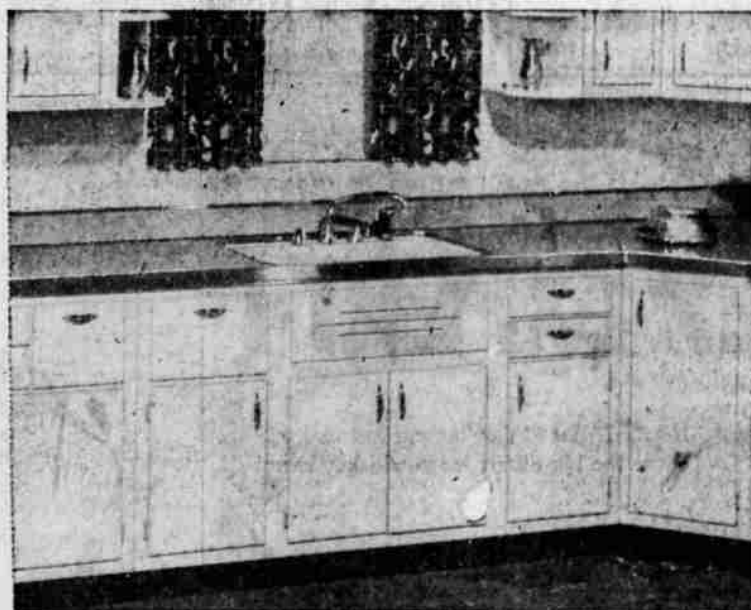

KITCHEN CABINETS

Low as $10 Monthly*

*FHA terms, installed

Let experts install modern, colorful kitchen cabinets in your home. 4 rich pastel colors, white, and natural birch. Hardwood construction—precision-built for perfect fit. Formica plastic continuous countertop with double-basin sink bowl factory-installed.

EXCELOX WALL PAINT

1.29 or

A rubber-base flat finish for walls and woodwork. Scrubbable. Many pastel colors. GALLON.....4.25

EXCEL-GLO ENAMEL

2.15 or

Wards new soft-sheen Enamel for every room. Easy to apply, seals itself. Beautiful colors. GALLON size... 7.79

ASPHALT SHINGLES

9.45 100 Sq. Ft.

Thick-tab—exposed end built-up with extra layer of weatherproof asphalt. Beauty-retaining ceramic surface.

TWO-LIGHT FIXTURE

2.88

Richly styled—lends beauty to any bedroom. Delicate leaf pattern on white frosted glass 15" bowl. Ivory holder.

CHROMED FIXTURE

3.39

Makes kitchens sparkle. White glass shade has ridged crystal bottom. Brilliantly chromed 8" holder. For 2 lights.

ASPHALT SIDING

5.55 100 sq. ft.

Long-wearing Wavy-edge Siding. Ceramic granule surface on weather-defying asphalt. Gray-white.

ONE-LIGHT CIRCLINE

8.69

Smart fluorescent—at an extra-low price. Highly chromed base, crystal center-piece. Instant-light 32W bulb.

MONTGOMERY WARD

9th & Pine Klamath Falls

I am interested in the following home improvements:

- ☐ Plumbing & Heating
- ☐ Building Materials
- ☐ Paint & Varnish
- ☐ Electric Heating

Name .....

Address .....

Town ..... Phone .....

BUY NOW AT WARD'S LOW PRICES — THE CONVENIENT MONTHLY PAYMENT PLAN