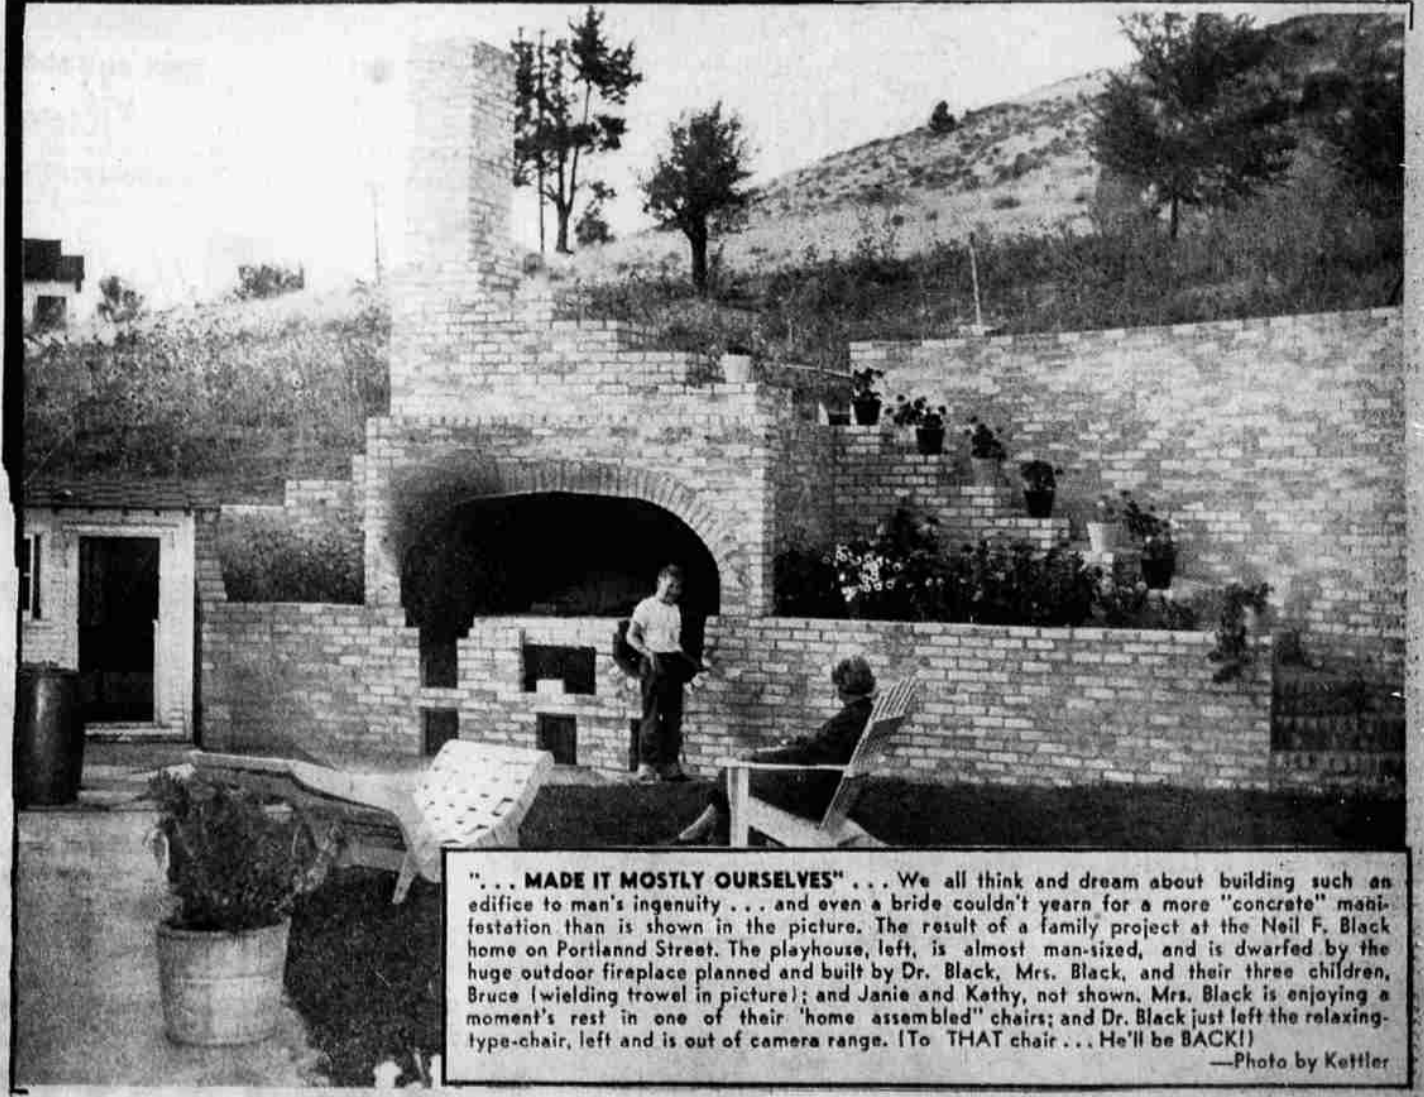

—Wiman-Orr Photos by Floyd, Underwoods.

Herald & News
Klamath Falls, Oregon

"... MADE IT MOSTLY OURSELVES" . . . We all think and dream about building such an edifice to man's ingenuity . . . and even a bride couldn't yearn for a more "concrete" manifestation than is shown in the picture. The result of a family project at the Neil F. Black home on Portland Street. The playhouse, left, is almost man-sized, and is dwarfed by the huge outdoor fireplace planned and built by Dr. Black, Mrs. Black, and their three children, Bruce (wielding trowel in picture); and Janie and Kathy, not shown. Mrs. Black is enjoying a moment's rest in one of their "home assembled" chairs; and Dr. Black just left the relaxing-type-chair, left and is out of camera range. I TO THAT chair . . . He'll be BACK!