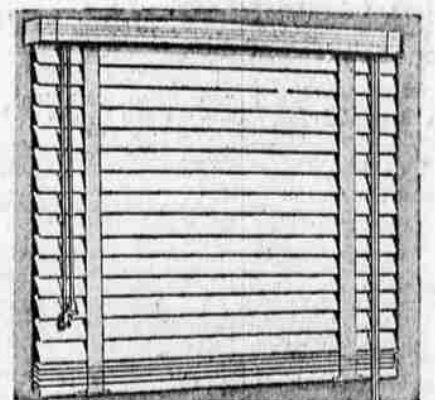

REG. 31.95 6 YEAR OLD CRIB  
Now 26.88 Terms

Drop side and adjustable springs, natural maple.

REG. 109.95 FOAM LATEX SET  
Twin-size 94.88 Terms, 10% down

Thick 4 1/2-in. foam latex core never loses shape; fits your body perfectly. Heavy cotton Damask cover. Specially designed extra-deep box spring. REG. 129.95 Full-size Sets, now only . . . 109.88

154.95 FM-AM-PHONO CONSOLE  
\$5 down on terms 144.88 24 mos. to pay

Enjoy three-way entertainment—static-free FM standard AM plus 3-speed automatic record-changer. Large dynamic speaker, big record-storage space, easy-to-see dial. Mahogany-veneer cabinet.