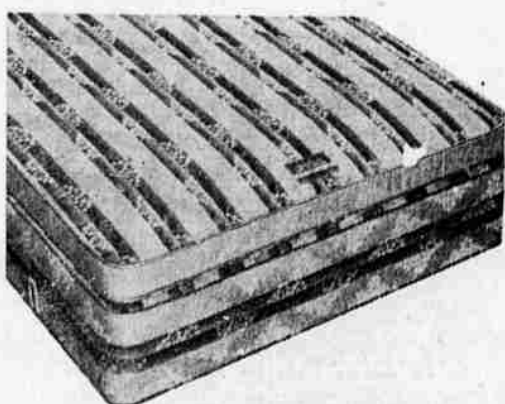

REG. 87c HEAVY WARDOLEUM  
9' width 77c Square yard

Best-grade printed enamel floor covering you can buy—at special savings. See smart textured blocks, marbled and basketweave patterns in clear colors. 12 ft. width, regularly 95c sq. yd. Sale.... 85c

SAVE \$15—REG. 59.95 ROCKER  
Dark wood finish 54.88 Terms, 10% down

Foam latex cushion—never lumps or mats down, retains shape. DuPont fiber cover—a long-wearing frieze that's 100% mothproof. No-Sag spring base, spring back. Wood blends with walnut or mahogany.

REG. 31.95 6 YEAR OLD CRIB  
Now 26.88 Terms

Drop side and adjustable springs, natural maple.

REG. 109.95 FOAM LATEX SET  
Twin-size 94.88 Terms, 10% down

Thick 4 1/2-in. foam latex core never loses shape; fits your body perfectly. Heavy cotton Damask cover. Specially designed extra-deep box spring. REG. 129.95 Full-size Sets, now only . . . 109.88