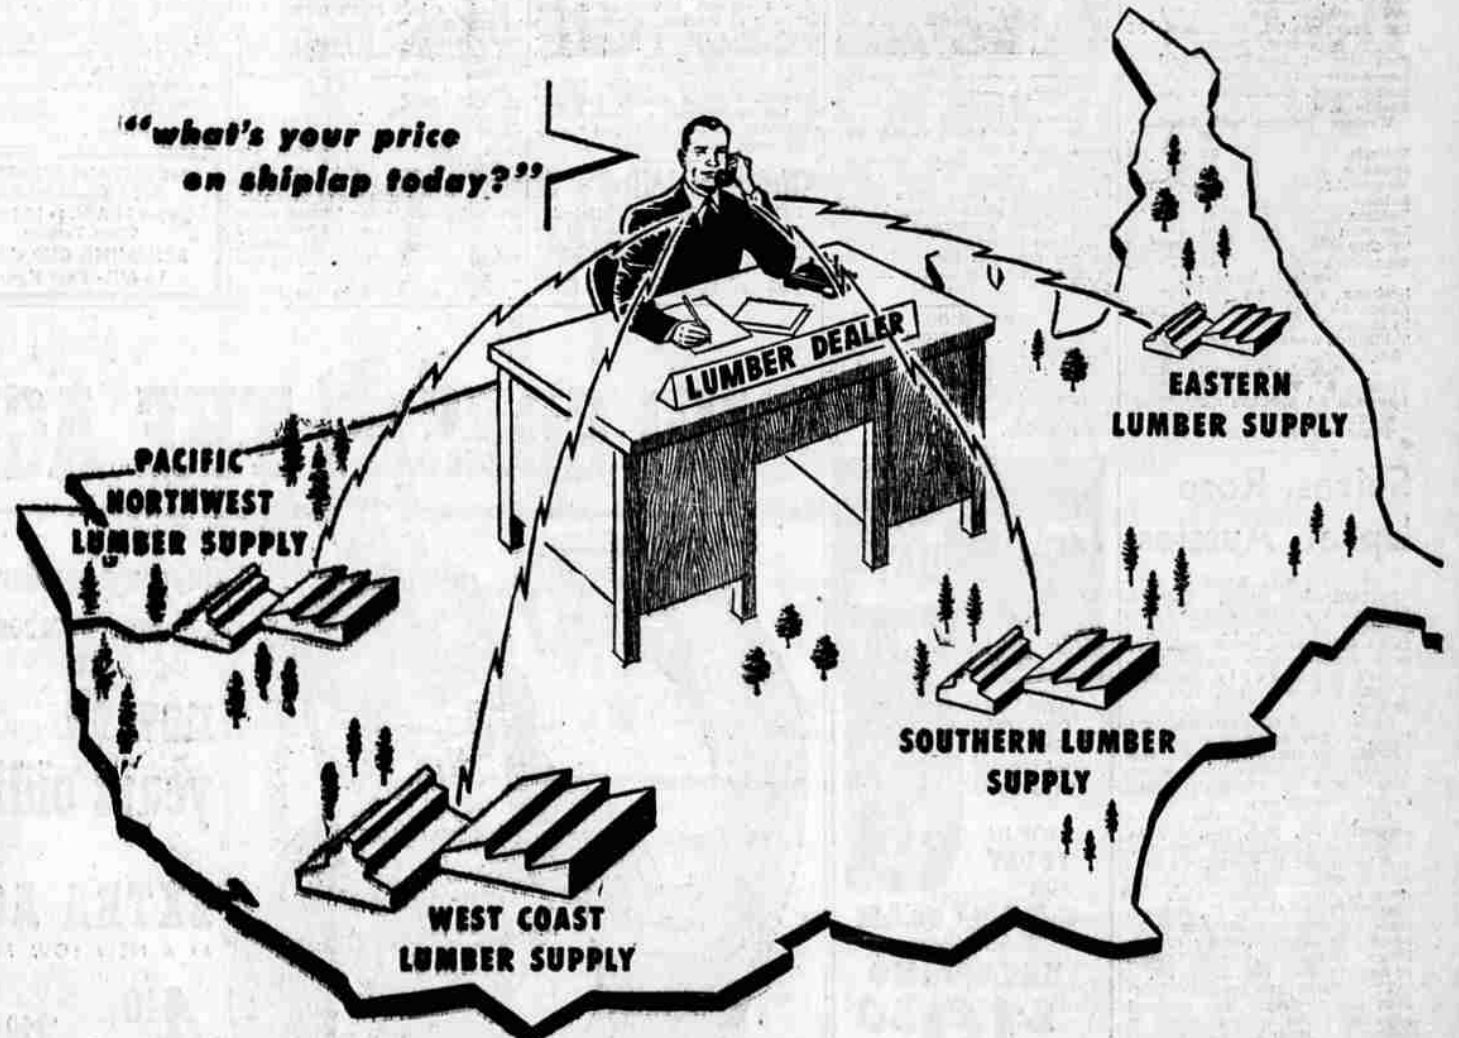

WEYERHAEUSER TIMBER COMPANY

working in the Pacific Northwest to build a permanent forest industry

FREE!

One new Firestone Tube with each tire purchase

Expert Spray Glaze Polishing. $10 up.

24 HOUR SERVICE

CURLY'S TEXACO SERVICE

Esplanade & Well Phone 2-9161