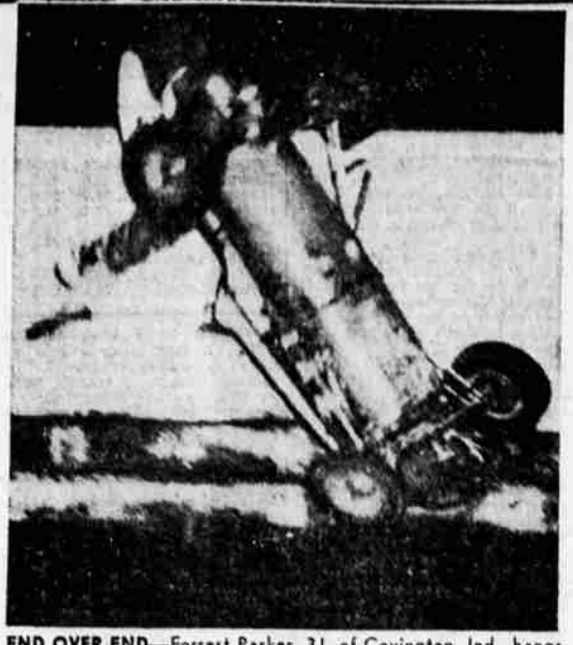

END OVER END—Forrest Parker, 31, of Covington, Ind., hangs from his racer as it goes up and over after skidding on a turn during mid-race at Bedford, O. Parker, who was pinned under the car, suffered possible fractures of his skull, shoulders and arm.