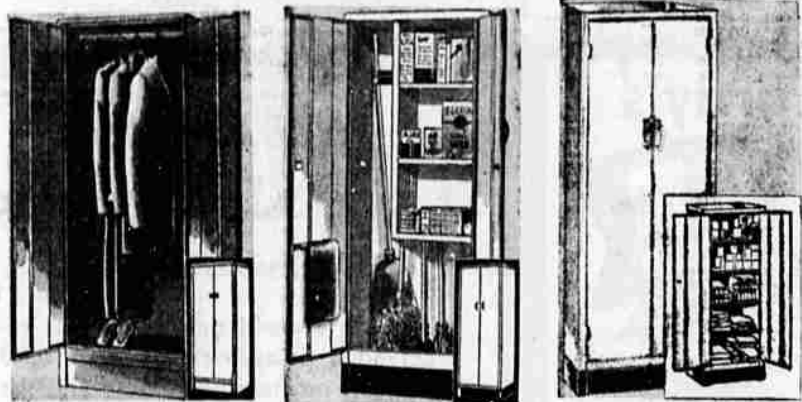

In smart limed oak finish. Dresser has large plate glass mirror, six drawers with center guides. Features dovetail construction. Panel bed available at this same low price.

5 pc. Chrome Dinette Set

Choice of Color

Beautiful large size 35" x 48" extension table with 12" leaf. Legs are chrome plated. Gleaming pearl design plastic top in choice of smart Harmony House colors: grey, green, red, blue and yellow. Four sturdy chairs are plastic covered.

99.95

10.00 Down, 8.00 Month on Sears Easy Payment Plan (Usual Carrying Charge)

SAVE DURING SALES FOR HOMES

METAL STORAGE CABINETS

Your choice

19.88

Solve your storage problem with several of these double door metal cabinets. Can be used for wardrobe, broom closet or shelf cabinet. A regular 24.95 value!