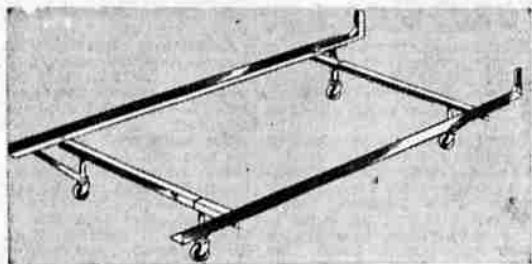

Such a little price for so much comfort! A mattress designed for complete sleeping comfort . . . to last many, many years! Rose and gray floral stripe ticking with solid color border. Button tufted, sturdy cord handles, cooling ventilators. A mattress to sleep on, not in! 39 or 54-in. sizes. At our August Sale for Homes.

SAVE DURING SALES FOR HOMES

Regular 57.95 box springs

Save 13.07 now on a matching 80-coil wire tied box spring! Layers of new felted cotton padding, sisal insulation, kiln dried hardwood frame. Built for years of wear!

44.88

4.50 Down, 5.00 Month on Sears Easy Payment Plan (Usual Carrying Charge)

Metal Bed Frame

Adjustable

Solidly constructed, adjustable to either twin or full size. Has large, easy-rolling casters. Leg braces give extra support.

7.95

Hollywood Headboard

Plastic Covered

In either full or twin size. Washable plastic cover comes in several colors. Headboard complete with brackets to attach to frame.

10.88

Occasional Rocker

29.88

3.00 Down, 5.00 Month on Sears Easy Payment Plan (Usual Carrying Charge)