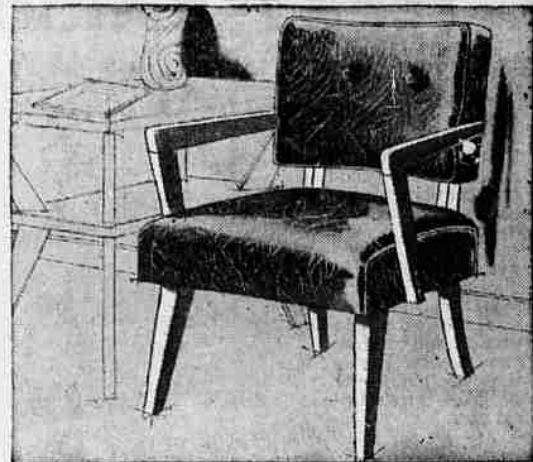

SALES for HOMES

Purchases Totalling $20 Or More Can Be Made On SEARS EASY PAYMENT PLAN

SAVE 13.07! 510 Coil Harmony House innerspring mattresses

Regular 57.95

ONLY **44.00**

4.50 Down, 5.00 Month on Sears Easy Payment Plan (Usual Carrying Charge)

Such a little price for so much comfort! A mattress designed for complete sleeping comfort . . . to last many, many years! Rose and gray floral stripe ticking with solid color border. Button tufted, sturdy cord handles, cooling ventilators. A mattress to sleep on, not in! 39 or 54-in. sizes. At our August Sale for Homes.

SAVE DURING SALES FOR HOMES

Regular 57.95 box springs

Save 13.07 now on a matching 80-coil wire tied box spring! Layers of new felted cotton padding, sisal insulation, kiln dried hardwood frame. Built for years of wear!

44.88

4.50 Down, 5.00 Month on Sears Easy Payment Plan (Usual Carrying Charge)

Metal Bed Frame

Adjustable

Solidly constructed, adjustable to either twin or full size. Has large, easy-rolling casters. Leg braces give extra support.

7.95

Hollywood Headboard

Plastic Covered

In either full or twin size. Washable plastic cover comes in several colors. Headboard complete with brackets to attach to frame.

10.88

Occasional Rocker

29.88

3.00 Down, 5.00 Month on Sears Easy Payment Plan (Usual Carrying Charge)

Features an all hardwood frame in smart blonde finish. Beautiful frieze cover in choice of red, grey, rose or green.

Double Dresser with Bookcase Headboard

Regularly 122.95

99.95

10.00 Down, 8.00 Month on Sears Easy Payment Plan

In smart limed oak finish. Dresser has large plate glass mirror, six drawers with center guides. Features dovetail construction. Panel bed available at this same low price.

5 pc. Chrome Dinette Set

Choice of Color