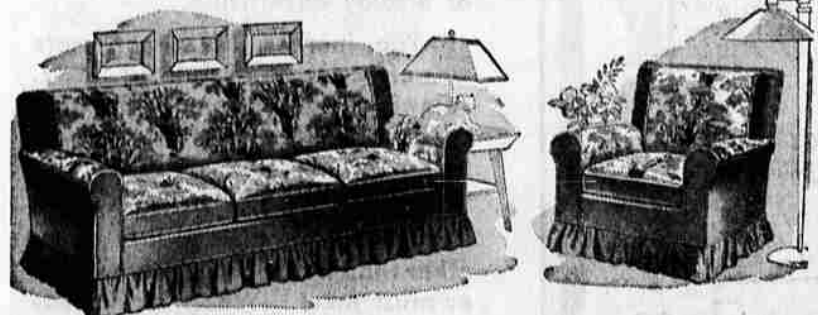

99.95

10.00 Down, 8.00 Month on Sears Easy Payment Plan (Usual Carrying Charge)

SAVE DURING SALES FOR HOMES

METAL STORAGE CABINETS

Your choice

19.88

Solve your storage problem with several of these double door metal cabinets. Can be used for wardrobe, broom closet or shelf cabinet. A regular 24.95 value!

2.00 Down, 5.00 Month on Sears Easy Payment Plan

Harmony House Ready-Made Slip Cover Sale!

For Extra Service, Extra Beauty better quality slipcovers

Reg. 21.98 SOFA STYLE **19.88**

Reg. 12.98 CHAIR STYLE **11.88**