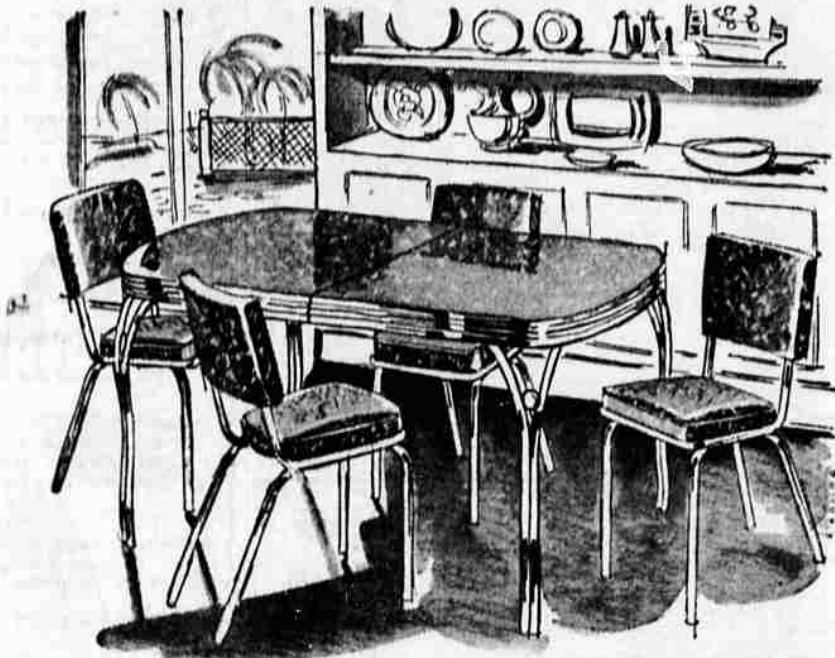

Double Dresser with Bookcase Headboard

Regularly 122.95

99.95

10.00 Down, 8.00 Month on Sears Easy Payment Plan

In smart limed oak finish. Dresser has large plate glass mirror, six drawers with center guides. Features dovetail construction. Panel bed available at this same low price.

5 pc. Chrome Dinette Set

Choice of Color

Beautiful large size 35" x 48" extension table with 12" leaf. Legs are chrome plated. Gleaming pearl design plastic top in choice of smart Harmony House colors: grey, green, red, blue and yellow. Four sturdy chairs are plastic covered.

99.95

10.00 Down, 8.00 Month on Sears Easy Payment Plan (Usual Carrying Charge)

SAVE DURING SALES FOR HOMES