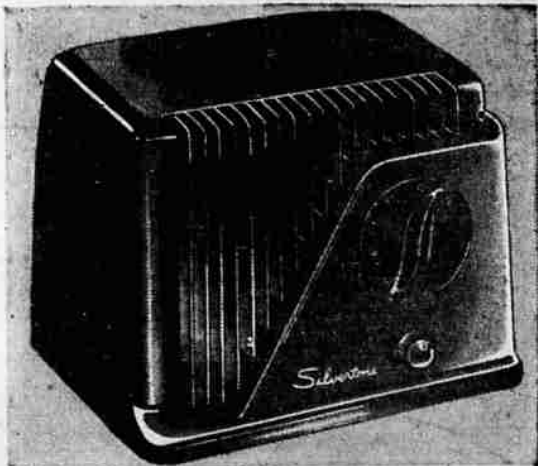

The Perfect Extra Radio... Wonderful For Any Room!

New Table Radios

Special Price!
This Sale Only!

16⁸⁸

Lightweight, compact... gives good local reception! Four powerful Silvertone tubes plus rectifier... guaranteed for one full year. Built-in Radionet antenna pulls in more stations. Simplified direct tuning.

Table Model Radios

Compare Sears Low Price

Now Only... **13.95**

New Clock Radios

Wakes You Up To Soft Music

Now Only... **31.95**