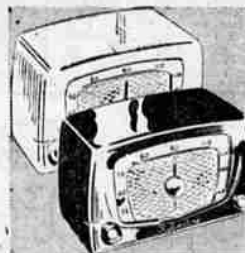

Silvertone Radio

Modernistic Table Model

Brown Plastic... **23.95**