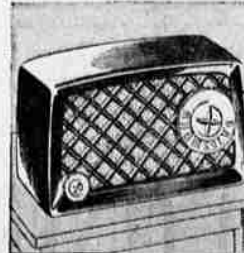

Table Model Radios

Compare Sears Low Price

Now Only... **13.95**