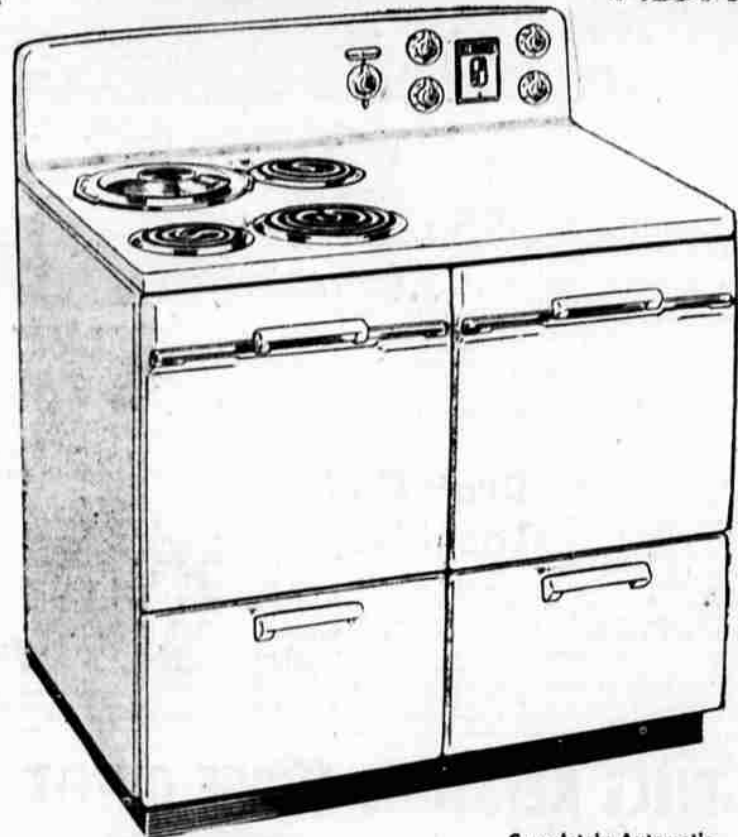

National HOME APPLIANCE SALE

SAVE 30.07