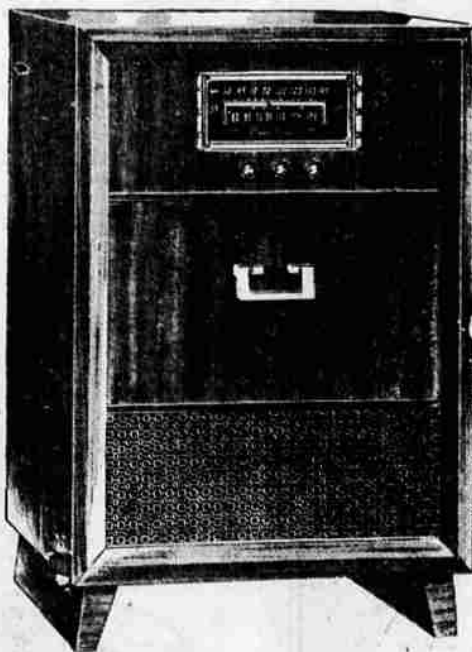

SAVE 15.07 ON Silvertone AM/FM Radio-Phonograph

Regular 154.95

139⁸⁸

Here's 3-way listening entertainment at unheard of savings! Set has 7 powerful tubes, rectifier, AM/FM chassis and built-in antenna. Huge 10-in. speaker is matched to stunning mahogany finish cabinet for ultimate resonance. Automatic 3-speed changer plays all record types, sizes.

Silvertone Radio

Modernistic Table Model

Brown Plastic... **23.95**

Table Model Radios

Wide Sweep "Roto Band" Dial

Silvertone... **29.50**

Portable Radios

Operate On AC-DC or Battery

Less Batteries... **44.95**