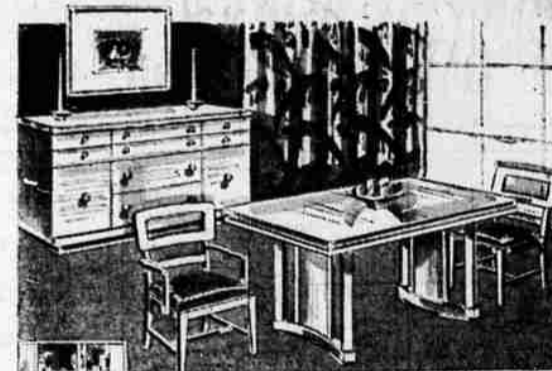

DINING ROOM, DINETTES and Chrome Dinettes

	SALE PRICE
Reg. 99.50—Modern Dinette with six blonde chairs. Seats covered in dark green plastic. Table has two extension leaves	69.95
Reg. 125.00—Modern Dinette Table with six chairs in bleached oak. Table has two extension leaves	87.50
TOMLINSON AMERICAN INFORMAL DINING ROOM GROUP	
Reg. 139.50—Extension table	99.50
Reg. 199.50—Buffet	139.50
Reg. 95.00—Buffet Top with sliding doors	69.50
Reg. 299.00—Set of six Dining Chairs	209.50
Reg. 119.50—Drop Leaf Table	84.50
Reg. 109.50—Server	76.95
Reg. 94.50—Howell Chrome Table with two filler extension leaves. Green pearl top	69.95
Reg. 84.00—Lloyd Drop Leaf Chrome Table with yellow pearl top	59.95
Reg. 79.59—Chrome Table with grey wood grain plastic top, one filler leaf	54.95
Reg. 59.50—Set of 4 Chrome Chairs with dark green tweed plastic covered seats	43.95
Reg. 14.95—(each) Set of 6 Chrome Chairs with light grey plastic covered seats. Set of six	69.95
Reg. 83.75—Set of Four Chrome Shield Back Chairs with green embossed plastic covered seats	59.95

Klamath Furniture Co.

221 Main

TERMS IF DESIRED

Phone 5353