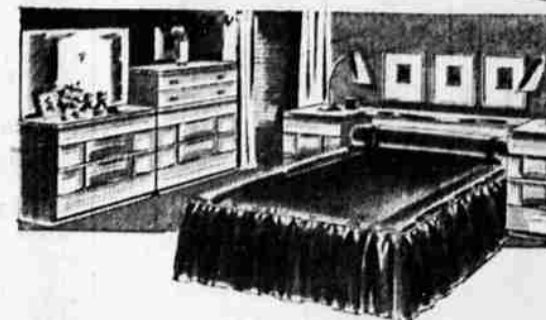

Bona Fide Price Reductions On Our Regularly Stocked Merchandise

Here's the Genuine Sale
You Have Been
Waiting For!
It's **KLAMATH
FURNITURE CO.'S
ANNUAL**

August Furniture Sale

LIVING ROOM

Important savings offered in our fine stocks of 18th Century Traditional, Early American and Modern living room furniture. Come see for yourself.

DAVENOS, Hide-A-Beds and STUDIO COUCHES

	SALE PRICE
Reg. 154.50—Daveno in brown nylon frieze	129.50
Reg. 99.50—Biltwell Daveno in beige frieze	79.95
Reg. 109.50—Biltwell Daveno in green frieze	79.95
Reg. 154.50—Daveno in beige nylon frieze	129.50
Reg. 119.50—Simmons Studio Couch. Brown cover	79.95
Reg. 99.50—Simmons Daveno with red plaid cover	79.95
Reg. 129.50—Simmons Daveno with grey cover	99.95
Reg. 119.50—Simmons Studio Couch in grey	89.95
Reg. 129.50—Simmons Studio Couch with Beautyrest mattress. In coral	99.95
Reg. 89.50—Simmons armless Daveno in red plaid	69.95
Reg. 109.50—Biltwell Daveno in beige frieze	79.95
Reg. 109.50—Biltwell Daveno in wine frieze	79.95
Reg. 149.50—Biltwell Fold-a-bed love seat size daveno	99.95
Reg. 159.50—Biltwell Fold-a-bed with loose cushions. In beige frieze	109.95