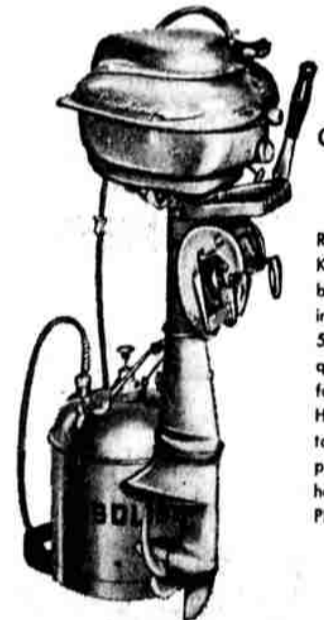

FREE INSTALLATION

REGULAR 44.95 MODEL 50 42.88

Choose a dependable, low-priced Model 50 in full or junior sizes for boys and girls. Rugged tubular steel frame lasts for years. Smooth New Departure brakes, Air-Cushion tires, butyl tubes—26x2.125". REG. 3.95 Steel Bike Balancer (Not shown). 3.58 REG. 56.95 Sealed Beam Bike (Not shown), now 52.88

REGULAR 2.29 VITALIZED OIL

2-gal. can 1.88 *Fed. Tax Incl.

Premium Grade—one of the world's finest oils. Equal or superior to brands selling for 40c a quart. Fights power-robbing sludge, carbon, acids. Save. HEAVY DUTY Vitalized, 5 1-qt. cans reg. 1.50 1.44*

MOTOR, GAS CAN BOTH FOR 156.88

REG. 163.95 for Sea King "Neutral" Twin Outboard and new "plug-in" type gas can. Fast 5-HP motor equals in quality motors selling for up to \$40 more. Heavy-gauge steel gas tank has leakproof pump, safety valve, 6' hose with gas strainer. Plugs in any motor.