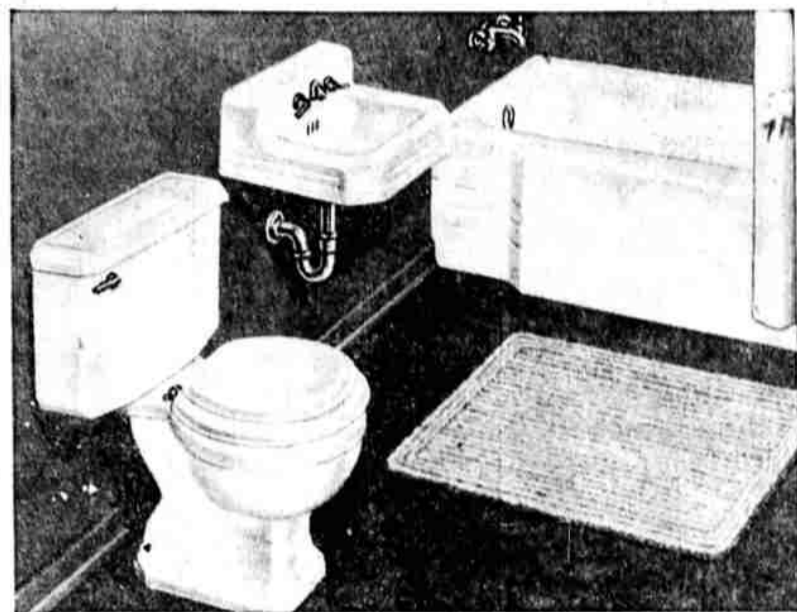

CAST IRON BATH OUTFIT \$20 OFF

Add modern beauty and comfort to your bathroom, enjoy important savings at this low sale price—see these top-quality fixtures at Wards. Outfit includes porcelain enameled cast iron tub and lavatory, vitreous china closet with white enameled hardwood seat and all fittings.

REG. 61.95 SHOWER 54.88

Low-cost, well-built unit makes ideal extra bath for garage, basement. Gray porcelain enameled base resists stains, acids—cleans easily. Husky steel walls have baked-on white enamel finish and are Bondurized to resist rust. Water tight. Complete with curtain, rings, fittings.