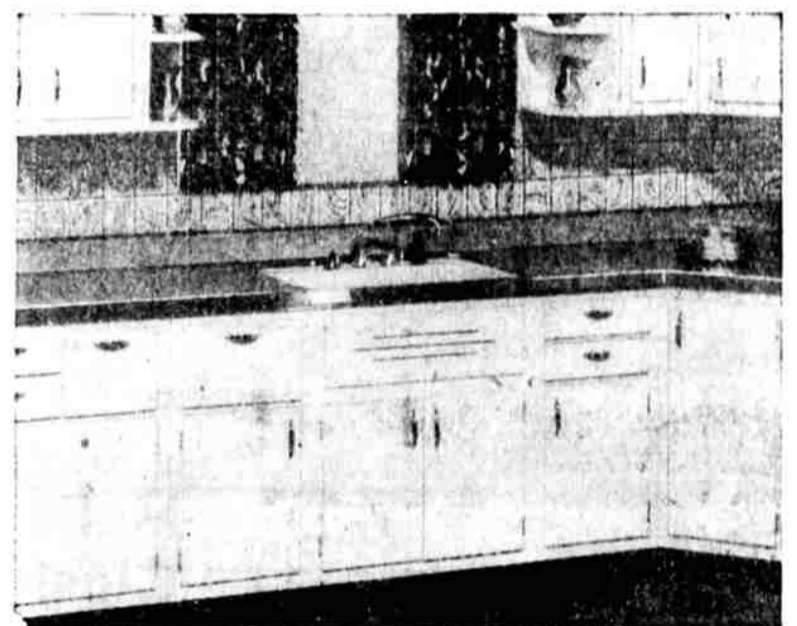

CAST IRON BATH OUTFIT \$20 OFF

Add modern beauty and comfort to your bathroom, enjoy important savings at this low sale price—see these top-quality fixtures at Wards. Outfit includes porcelain enameled cast iron tub and lavatory, vitreous china closet with white enameled hardwood seat and all fittings.