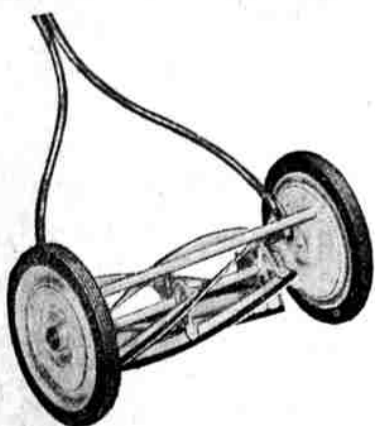

HOME OWNERS SALE

Sharp Price Reductions on Many Home Needs

- REG. 36.39 Steel Sink. Double-basin ledge-type. Porcelain enameled. Lightweight. With fittings . . . **31.39**
- REG. 7.25 Medicine Cabinet. 2 shelves in cabinet, 4 in door—loads of storage space. Strong steel . . . **6.18**
- REG. 12.95 Portable 1/4-inch Electric Power Drill Pistol Grip. 110- to 120-volt, AC or DC. U.L. approved. . . . **10.88**
- 4-inch Neoceta bristle wall brush. Reg. 1.89, now **1.64**
- REG. 112.50 Jet Pump. pump motor and tank quiet and compact. Sale price . . . **102.50**
- REG. 5.25 Closet seat, durable hardwood seat resists splitting, cracking. 4 coat finish . . . **4.48**
- REG. 5.95 50 ft. plastic hose. Resists rot, grease or acids. 5 year guarantee . . . **4.99**
- 8.29 75 ft. plastic hose . . . **7.44**
- Spar Wax—Satin-sheen, finest wax. . . . **1.19**
- Reg. 1.39 at. . . .
- Seal Tone—finisher for wood. Reg. 1.29 at. **1.15**
- 2-inch pure bristle Brush. Flexible. Reg. 1.19, now **97c**

ASK ABOUT WARDS CONVENIENT MONTHLY PAYMENT PLAN

THICK-TAB SHINGLES 10% OFF

Reduced Asphalt Roofing Shingles. Built-up on exposed surface for added protection against wear. Ceramic granules retain color. Available in 11 colors. GALVANIZED Eaves Trough. All steel. 10% off.

REG. 19.98 LAWN MOWER 16" 17.88

Easy to handle **17.88** Steel handle Special low price. Lightweight Hand Lawn Mower. Rolls smoothly, quietly over your lawn. 5 self-sharpening steel blades adjust for 3/4 to 1 1/2-in. cut. Fully enclosed wheels and gears won't clog.