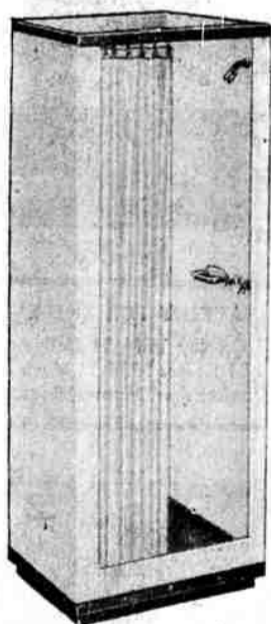

(D) Turpentine — best quality, steam distilled. Thins paint. Regular 55c quart . . . **48c**; Regular 1.55 gallon . . . **1.38**. (E) Linseed Oil—pure, raw. Preserves and polishes wood. Regular 2.59 gallon . . . many uses . . . reduced to **2.37**. (F) Super White House Paint—finest quality. Rich in linseed Oil, best pigments. Contains Titanium Dioxide for great hiding power. Self-cleaning, keeps your home bright. Regular 5.09 single gal. **4.64**; Regular 4.98 gal. in 5's. **4.54**

CAST IRON BATH OUTFIT \$20 OFF

Add modern beauty and comfort to your bathroom, enjoy important savings at this low sale price—see these top-quality fixtures at Wards. Outfit includes porcelain enameled cast iron tub and lavatory, vitreous china closet with white enameled hardwood seat and all fittings.

REG. 61.95 SHOWER 54.88

Low-cost, well-built unit makes ideal extra bath for garage, basement. Gray porcelain enameled base resists stains, acids—cleans easily. Husky steel walls have baked-on white enamel finish and are Bondurized to resist rust. Water tight. Complete with curtain, rings, fittings.