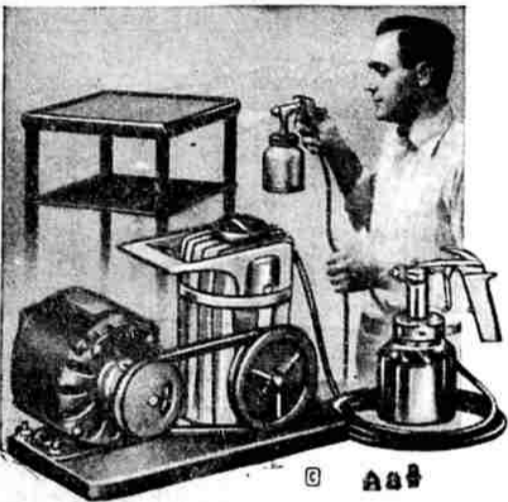

9th and Pine *Montgomery Ward* Phone 3188

PRICES CUT ON ALL YOUR PAINTING NEEDS—NOW AT WARDS

(A) Tile-Glo—seals, finishes asphalt, rubber and vinyl tile. Regular 78c pint . . . **67c**; Regular 1.40 quart . . . **1.23** (B) Excelon—rubber-base flat wall paint. It's scrubable. Pastels—Regular 4.25 gal. **3.94**; Regular 1.25 qt. . . . **1.17** (C) 1/2 HP Diaphragm Paint Sprayer. Compressor displaces 3.3 cu. ft. air per minute at 30 lbs. pressure. Has filter for clean air. Includes internal-mix bleeder-type gun. Reg. 27.45 Less motor. **24.88**; With motor 43.75. **40.74**.

(D) Turpentine — best quality, steam distilled. Thins paint. Regular 55c quart . . . **48c**; Regular 1.55 gallon . . . **1.38**. (E) Linseed Oil—pure, raw. Preserves and polishes wood. Regular 2.59 gallon . . . many uses . . . reduced to **2.37**. (F) Super White House Paint—finest quality. Rich in linseed Oil, best pigments. Contains Titanium Dioxide for great hiding power. Self-cleaning, keeps your home bright. Regular 5.09 single gal. **4.64**; Regular 4.98 gal. in 5's. **4.54**