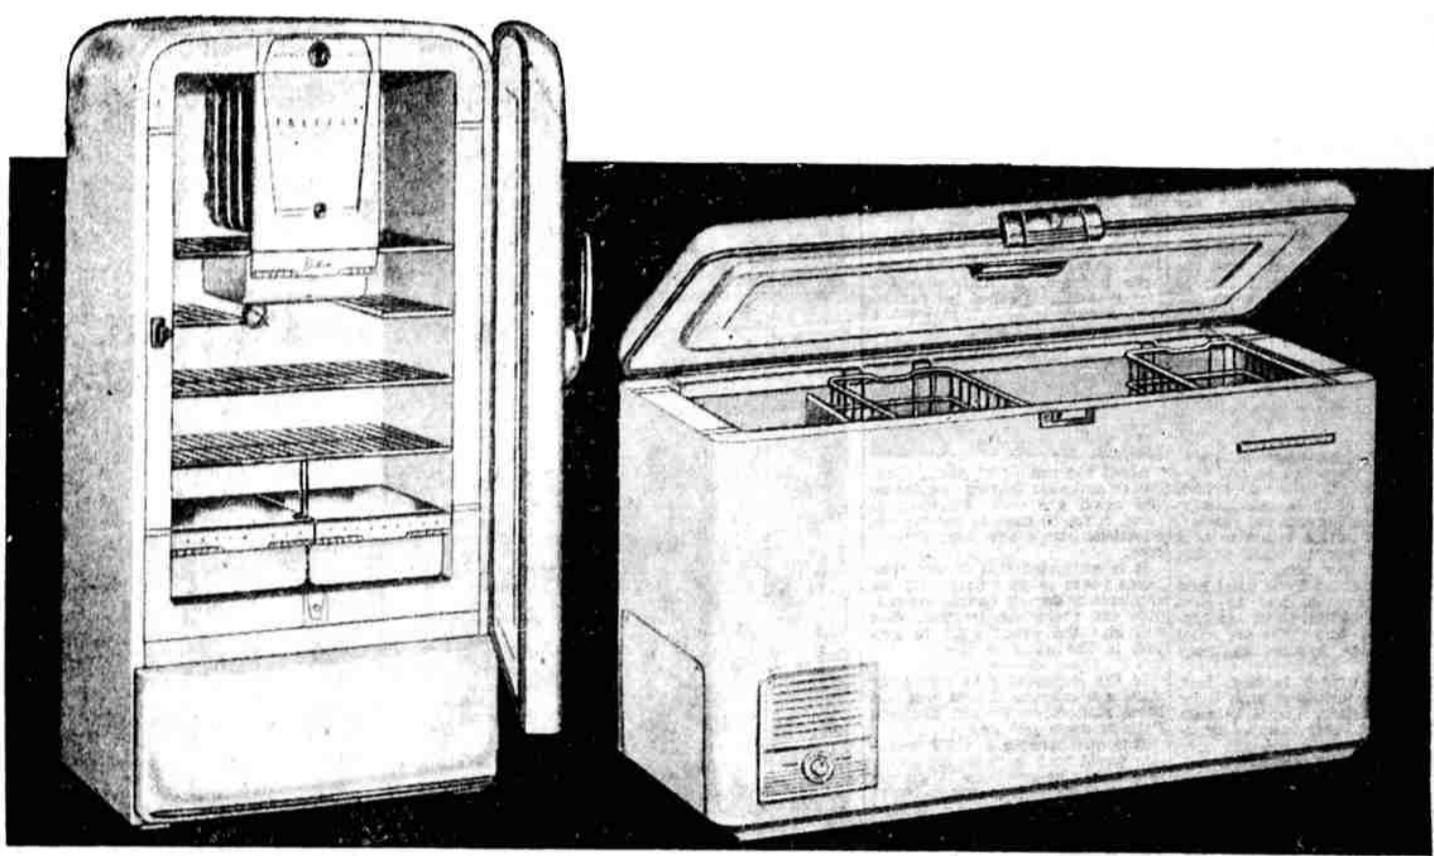

May Sale of M-W Appliances

REG. 209.95 **M-W DELUXE REFRIGERATOR** 178 Terms, $5.00 down

REGULAR 374.95 **M-W HOME FREEZER** 346.88 Terms, $10.00 down

Here's Ward's large-capacity Refrigerator at special savings. Freezer holds 28 lbs. of frozen food and ice cubes—frost-free tray below for small cuts of meat. Twin Food Fresheners keep 19 qts. of fruit and vegetables crisp. The roomy interior provides you with 16.2 sq. ft. of steel shelving. Unit is backed by 5-yr. warranty.

Special savings. Sells for less than most nationally advertised 9 cu. ft. freezers. Holds 525 lbs. of food. Quickly pays for itself because you save by quantity buying. Cuts down food waste, ends extra store trips. Quality features: counter-balanced lid, chromed handle with tumbler lock, recessed toe panel, 2 wire baskets and dividers.