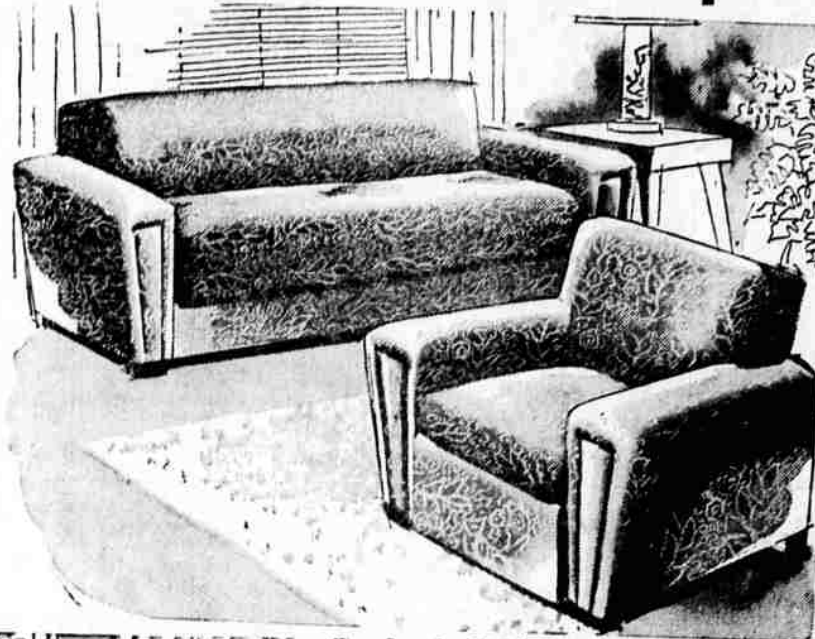

Bed divan sectional

Tweed cover **129⁹⁵**

19.50 Down, 8.00 Month on Sears Easy Terms

New style! New cover! A two piece sectional that can be converted into a double bed! Has low back California styling. Choice of colors. Frieze covered sectional...

broadloom carpets

good quality axminster
9, 12-ft. widths **6⁴⁴** sq. yd.

Thick, velvety all wool pile scuffs at wear, stays springy underfoot. 18 Century florals and tone-on-tones in seven rich Harmony House colors enhance any room. Shop now... save extra dollars at Sears Spring Festival!

better quality wilton
9, 12-ft. widths **8⁴⁴** sq. yd.

Famous, long-wearing Wilton weave carefully loomed of all new wools for years of like-new beauty. Deeply embossed scroll designs in Harmony House Mint Green; also gray, beige and rose tones at Sears now!

best quality wilton
9, 12-ft. widths **9⁴⁴** sq. yd.

Rich sculptured design adds three-dimensional beauty to your floors. Loomed to last of new wool and carpet rayon in Harmony House Dawn Gray, Aquamarine, Tuscan Rose. Stand-out buy at Sears low price!