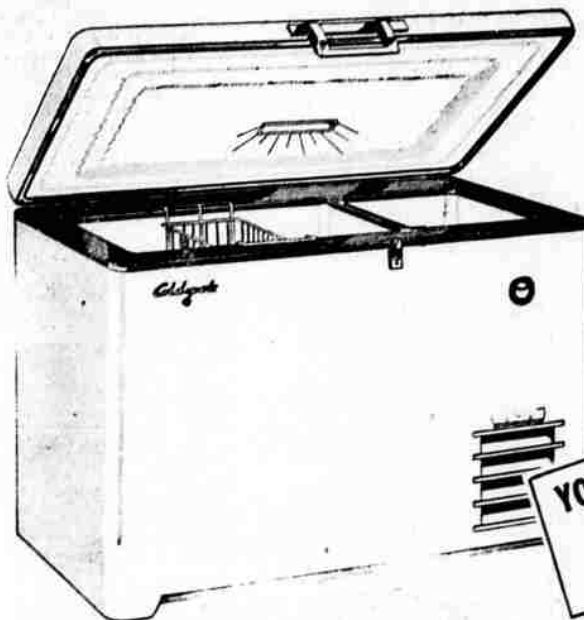

VALUE

DEMONSTRATION

SHOP AT SEARS AND SAVE

YOU SAVE \$20

SHOP AT SEARS AND SAVE!

259.95 - 9 CU. FT.

**COLDSPOT
SPACEMASTER**

239⁹⁵

36.00 Down, 13.00 Month on Sears Easy Terms

The superior features of Coldspot—plus this unheard-of low price—make this your best refrigerator buy! Giant 41.2-lb. capacity freezer chest with deep chiller drawer. All shelves adjustable. Full length cold storage.

YOU SAVE \$50

SHOP AT SEARS AND SAVE!

369.95 - 13.2 cu. ft.

COLDSPOT FREEZER

319⁹⁵

48.00 Down, 17.00 Month on Sears Easy Terms

This freezer has many outstanding features to make it your best buy today. Finest type of superdense Fiberglass insulation, separate freezing and storage compartments, wire basket and compartment separators for easy storage. Stores up to 462-lbs. White enamel finish.

YOU SAVE \$25⁰⁷

SHOP AT SEARS AND SAVE!

124.95 - Kenmore

GAS RANGE

99⁸⁸

15.00 Down, 5.50 Month on Sears Easy Terms

A big buy for small budgets! Has "family-size" oven with automatic thermostat! Handy, drawer-type broiler. Porcelain enamel lift covers!