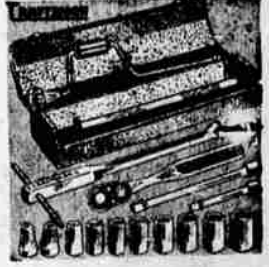

16-piece Socket Set
Super-Tuff Steel . . . **19.29**
Craftsman. Includes hex 10-point sockets, two extensions, ratchet, spanner wrench, hex T-handle. In tool box.

"Satisfaction guaranteed or your money back" SEARS

Store Hours: 9 a.m. to 5:30 p.m.

133 So. 8th

Phone 5188