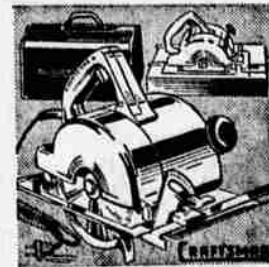

YOU SAVE \$15⁰⁷

164.95 - Silvertone

RADIO - PHONOGRAPH

149⁸⁸

22.50 Down, 8.50 Month on Sears Easy Terms

Now — all of the beauty you've ever wanted in a console combination, plus the superior reception of a powerful AM-FM radio and a phonograph that automatically plays all records, all sizes, all speeds! See . . . hear this masterpiece today at Sears low price!

USE SEARS SERVICE FOR SEARS APPLIANCES

VALUE DEMONSTRATION FOR HARDWARE NEEDS

Most Improved Tilt-Arbor Bench Saw In Years
RUGGED 8-IN. BENCH SAWS

Wks Any Angle to 45°. Table Is Always Level

63³⁰

6.50 Down, 6.00 Month on Sears Easy Terms

"Floating Drive!" Special floating motor mount lessens strain on saw; automatically controls belt tension. Sealed precision ball bearings. One wheel controls angle, depth of cut.

Tested! Shopper Compared! We Found None Finer!

1/2-H.P. Motors
Ball Bearing Capacitor Type
Craftsman Brand . . . **31.95**
Guaranteed for one full year. Features overload protector; double-end shaft; nylon insulation; built-in on-off switch.

Electric Hand Saws
Rugged Contractor Type
Craftsman **66.52**
Has full 2-3/16-in. vertical depth of cut, 1-11/16-in. at 45 degree angle. Helical cut gears; telescoping guard.