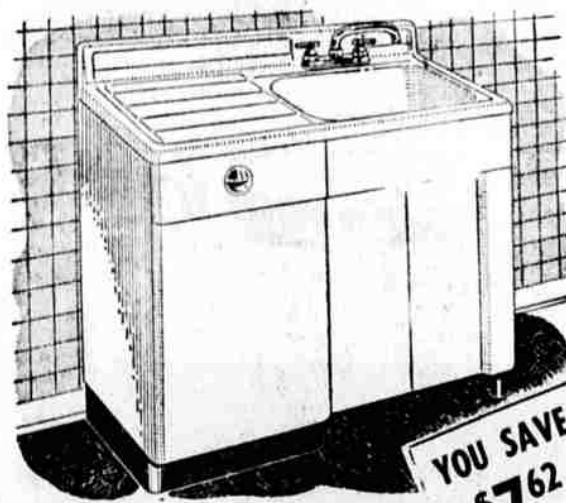

YOU SAVE \$25⁰⁷

SHOP AT SEARS AND SAVE!

124.95 - Kenmore

GAS RANGE

99⁸⁸

15.00 Down, 5.50 Month on Sears Easy Terms

A big buy for small budgets! Has "family-size" oven with automatic thermostat! Handy, drawer-type broiler. Porcelain enamel lift covers!

YOU SAVE \$25⁰⁷

SHOP AT SEARS AND SAVE!

149.95 - Kenmore
WRINGER WASHER

124⁸⁸

18.75 Down, 7.00 Month on Sears Easy Terms

Enjoy added leisure, faster, cleaner washes from timed washings. Washes up to 9 pounds of dry clothes. Timer shuts off machine, rings bell. Metal parts are rust-protected with "Flo-coating"! Hand-high agitator clutch eliminates stopping.

YOU SAVE \$7⁶²

SHOP AT SEARS AND SAVE!

92.50 - Homart

42-in. STEEL SINK

84⁸⁸

9.00 Down, 5.00 Month on Sears Easy Terms

Cleaming style leader in beauty and convenience for your small kitchen. Choose right or left hand sink top. Finished in acid-resisting white porcelain enamel. Large storage compartment, single drawer. Recessed toe space in black enamel. Swing spout faucet.