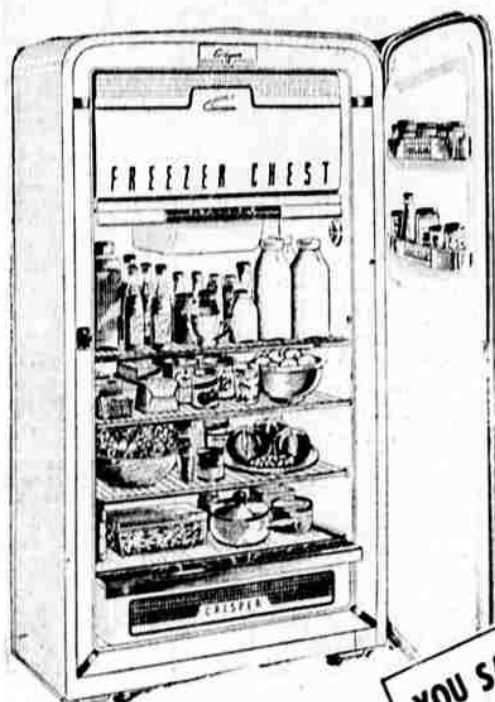

YOU SAVE $20

SHOP AT SEARS AND SAVE!

259.95 - 9 CU. FT.

**COLDSPOT
SPACEMASTER**

239⁹⁵

36.00 Down, 13.00 Month on Sears Easy Terms

The superior features of Coldspot—plus this unheard-of low price—make this your best refrigerator buy! Giant 41.2-lb. capacity freezer chest with deep chiller drawer. All shelves adjustable. Full length cold storage.