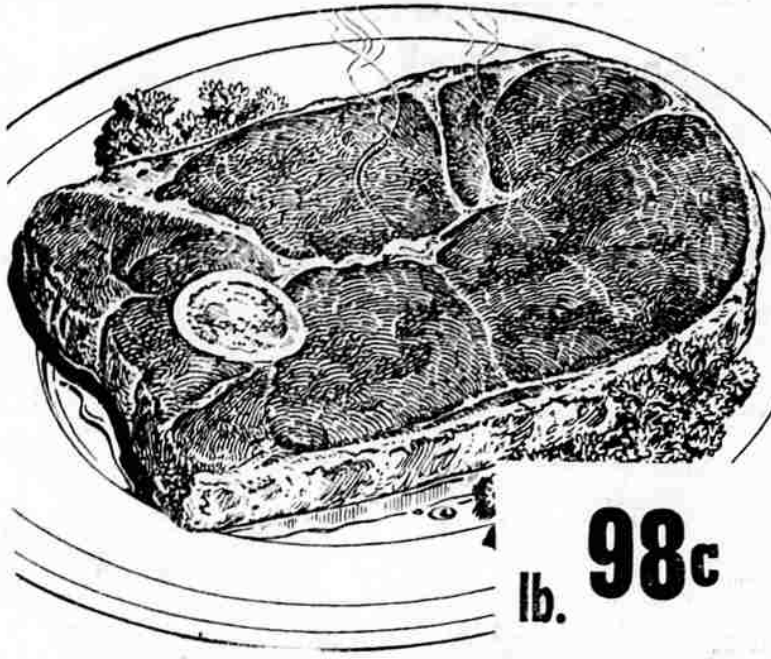

- Fricassee Fowl** lb. **59c**
Heavy-meated birds—Ready to pop in the pan.
- Fresh Fryers** Disjointed Pan-ready lb. **69c**
- Beef Rib Steaks** Juicy Flavorful lb. **89c**
- Beef Short Ribs** For winter stews lb. **45c**
- Pure Ground Beef** lb. **65c**
- Corned Beef** Boneless briskets, lb. **65c**
- Veal Shoulder Roast** lb. **79c**

Come get MORE GOOD-EATING MEAT FOR YOUR MONEY at SAFEWAY

Safeway Meats are trimmed according to rigid specifications which assure you greatest value and greatest enjoyment from every cut. Try buying top grades of meat from Safeway and see the difference proper trimming makes.

- Link Sausages** Swift Brookfield lb. **59c**
- Pork Loin Roast** Loin or rib end lb. **45c**
- Pork Shoulder Roast** lb. **39c**
- Pork Chops** Lean center cuts lb. **68c**
- Pork Spare Ribs** Heavy meat lb. **59c**
- Bacon** Fancy pack lb. **53c** Reg. pack lb. **45c**
- Leg O' Lamb Roast** lb. **97c**
- Lamb Shoulder Roast** lb. **75c**

lb. **89c**

Beef Rib Roast

Carefully trimmed before weighing. A lot of good juicy slicing meat for your money. Top grade beef, scientifically aged before it is offered for sale to you.

lb. **98c**

Beef Round Steak