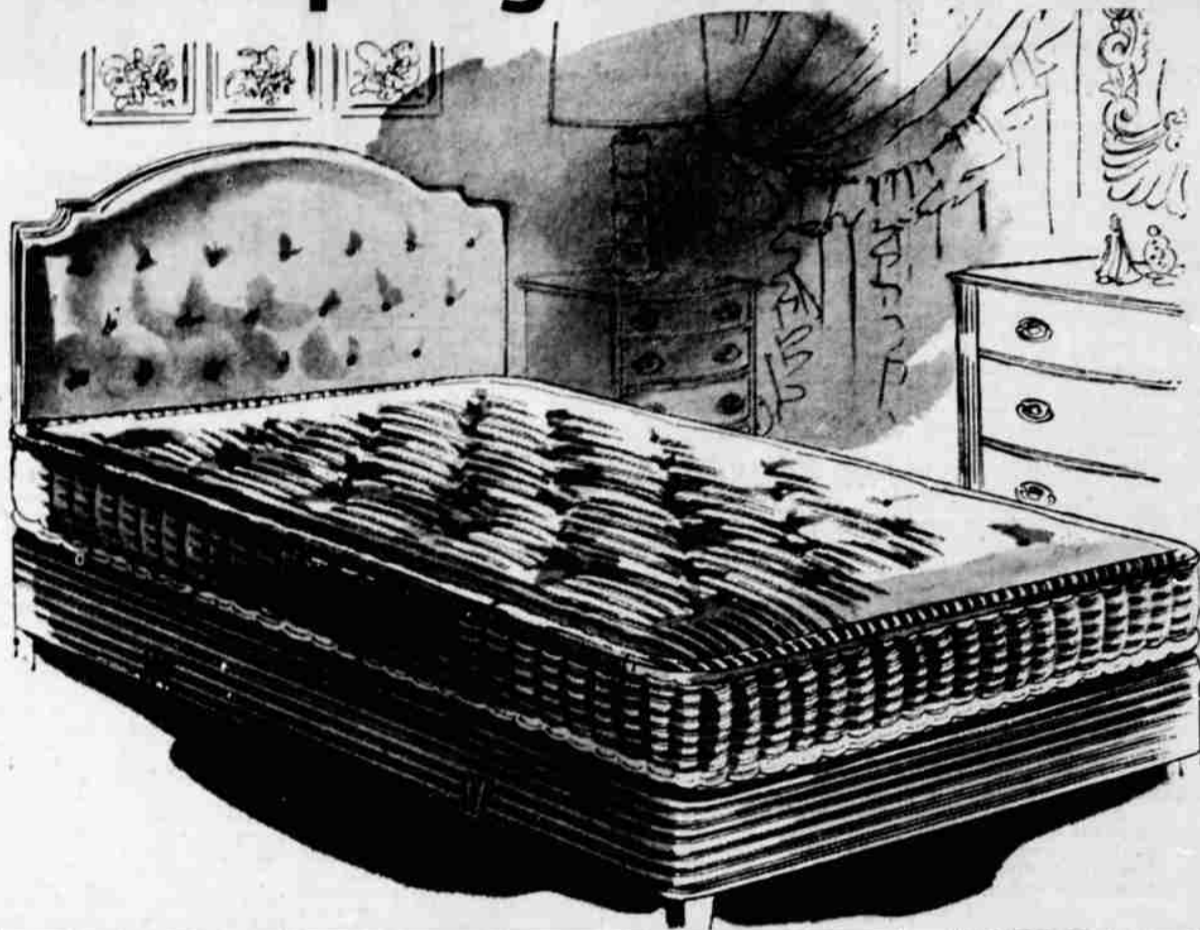

Value DEMONSTRATION

Innerspring Mattress and Box Spring

Regularly 24.95
180-coil mattress

Harmony House!

19⁸⁸

2.00 down, 5.00 per month
(Usual carrying charges)

Awake relaxed, refreshed, sleeping on this deep coiled spring and mattress. Mattress gives you added comfort with summer side padded with hair for coolness, winter side padded in warm felted cotton. Twin or full sizes.

63-coil Wire-tied Box Spring, Reg. 24.95.....19.88

Added Sleeping Space
With a Foldaway Bed

Regularly 37.90

32⁸⁸

For added sleeping space select this handsome aluminum finished foldaway bed. Easy to roll away on casters. Comfortable as a stationary bed with roll-edge innerspring mattress covered in blue and white striped ticking. Select 39, 30 or 48-in. base. 6 ft. long.