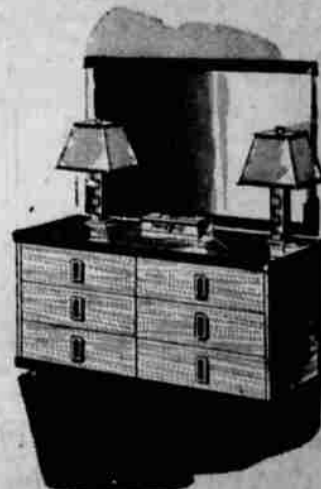

Harmony House 3-Pc. Bedroom Set

Regularly 139.95

122⁸⁸

12.50 down, 10.00 per mo.

Modern styling in a beautiful Blond Prima Vera finish. Full size bed. Roomy four-drawer chest. Drawers with dovetail construction. Large size vanity, 5 drawers, and a 30"x40" plate glass mirror.

ALL PIECES SOLD
IN OPEN STOCK

- Bed29.95
- Vanity69.95
- Chest, 4-drawer39.95
- Mr. and Mrs. Chest69.95
- Mirror for above29.95
- Stand16.95
- Bench13.95

Handsome, Beveled
Plate Glass Mirrors

24x36-in. Size **16⁹⁵**