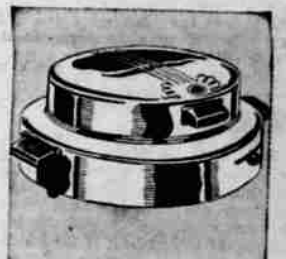

- ✓ 36-inch Twin Top Style
- ✓ Automatic Heat Controlled 18-in. Oven
- ✓ Safe-T-Latch on All Burners

Amazing savings during Sears sale bring this Kenmore gas range within reach of every budget. You can't afford to miss this opportunity to save real money when you invest in a Kenmore. Come in and compare all the features for cooking convenience. 36-in. divided top with plenty of work area, 18-in. oven with automatic heat control, lift covers over burners with cooking guides!

**Big Cooker-waffle**  
Capacity of Three 9-in. Pans  
Kenmore Brand . . . **23<sup>95</sup>**  
Electric grille; 2 waffle grids. Grills, fries, toasts and bakes for a family of four. Strong, durable, handsome.

**Pop-up Toaster**  
Famous Kenmore Automatic Type  
Reg. 19.95 **16<sup>88</sup>**  
Modern, streamlined design! Durable steel, triple-plated. Browning controls; removable crumb tray. 110-120 V. AC.

**Kenmore Mixer**  
Reg. 35.95 **29<sup>88</sup>**  
16-Speeds  
Asped for every mixing job. Motor detaches for mixing jobs off the stand. Revolving turn-table. Complete with accessories.

**Kenmore Roaster**  
UL Approved **21<sup>95</sup>**  
The modern easy way! Cooks complete meal for 2 to 8 at less than 1c per person. Doesn't dry out food. Automatic heat control.

**Kenmore Waffle**  
Automatic **10<sup>50</sup>**  
Delicious waffles, using this chrome-plated Kenmore waffle. Dial control for light, medium, dark. Cord included. U.L. Approved.