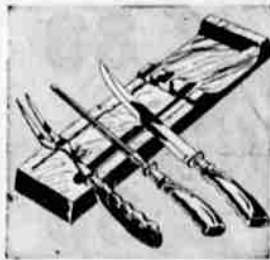

### Deep and Roomy Blue Enameled Oval Roaster

Regularly 1.69  
For 18-lb. Roast

**1<sup>29</sup>**

Just the size, shape and style roaster you've needed for so long, and now at a thrifty price you can afford. Holds 12 to 14-lb. fowl or 16 to 18-lb. roast. Deep oval shape provides more room for high breast fowl. Well and free for easier basting. Select yours at Sears!

**Chicken Fryer**  
With Famous Copper Bottom  
10-in. Size . . . . . **6.49**  
For delicious, nutritious fried chicken, choose Sears stainless steel copper-bottom cookware. See it today—save!

**Kenmore Percolator**  
Has 2-heat Electric Feature  
Sears Exclusive . . . . . **4<sup>95</sup>**  
Two heats; high for brewing coffee, low for keeping coffee hot. 8-cup capacity; heavy gauge aluminum. Easy to clean.

**3-Pc. Carving Set**  
Razor Keen Craftsman Quality  
Reg. 10.95 **8.95**  
You'll like this hollow ground slicer with matching fork and sharpening steel. Smart black Catalin handles.

**3-Blade Chopper**  
Scissor Action **3.39**  
A good, dependable low priced chopper with capacity of about 3 lbs. per minute. Ridged barrel feeds easily. Clamps to table.