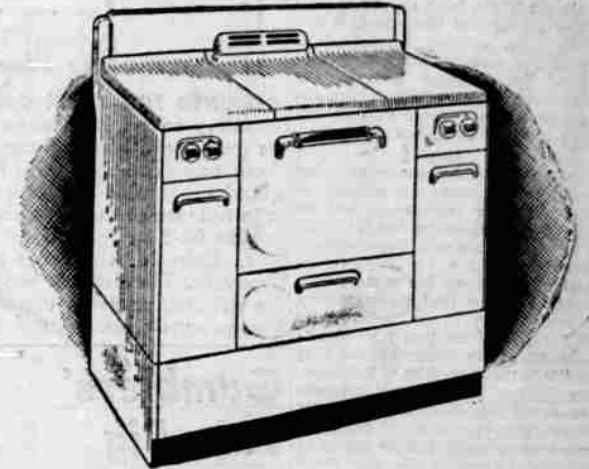

## THAT SUCCESSFUL HOLIDAY FEAST STARTS WITH A NEW KENMORE RANGE

Reg. 174.95 Electric Range

Save 15.07! **159<sup>88</sup>**

Kenmore electric ranges cook faster, easier and cleaner. Has 1 giant 2100 watt unit and 2 standard 1250 watt units. 7-speed Infrared units provide just the right temperature for cooking efficiency. White porcelain enamel finish. 40 inches wide.

### Annual Lay-Away Sale

Just \$5 Will Hold Your Choice of a Sears Home Appliance! See Sears today to Insure Delivery by Christmas.

Reg. 119.95 Gas Range

Save 22.07! **97<sup>88</sup>**

5.00 down, 5.00 per month (Usual carrying charge)

- ✓ 36-inch Twin Top Style
- ✓ Automatic Heat Controlled 18-in. Oven
- ✓ Safe-T-Latch on All Burners

Amazing savings during Sears sale bring this Kenmore gas range within reach of every budget. You can't afford to miss this opportunity to save real money when you invest in a Kenmore. Come in and compare all the features for cooking convenience. 36-in. divided top with plenty of work area, 18-in. oven with automatic heat control, lift covers over burners with cooking guides!

**Big Cooker-waffle**  
Capacity of Three 9-in. Pans  
Kenmore Brand . . . **23<sup>95</sup>**  
Electric grille; 2 waffle grids. Grills, fries, toasts and bakes for a family of four. Strong, durable, handsome.