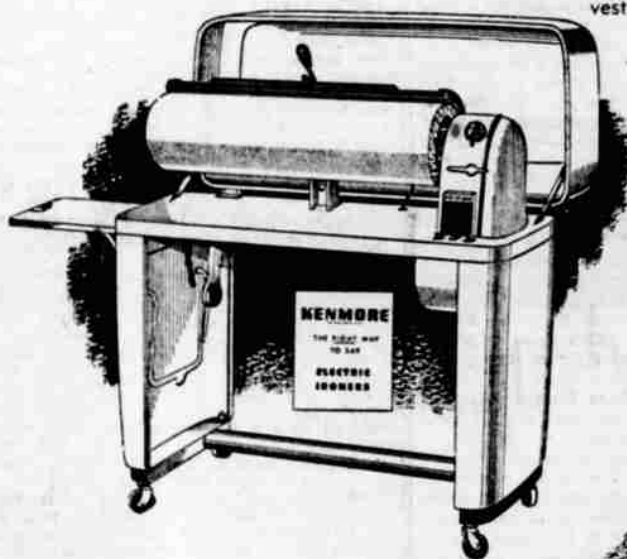

### Automatic WASHER

# 179<sup>50</sup>

5.00 Down, 9.00 Month on Sears Easy Terms  
(Usual carrying charge)

IT SAVES TIME! IT SAVES WORK! IT SAVES MONEY!

Kenmore gives you washing that is entirely automatic. A touch of the magic dial does the entire job—and your hands never touch water. Has Depth-Selector to save hot water and soap. Washing is faster with Kenmore. See it demonstrated today—at your Sears store.

With Famous Suds Saver, \$30 additional.

IT DOES ALL THE HARD WORK FOR YOU  
**KENMORE IRONER**

Flatwork, shirts, dresses are done in a jiffy. Kenmore Standard features two open end rolls, knee or fingertip controls, safety release with motor cut-off.