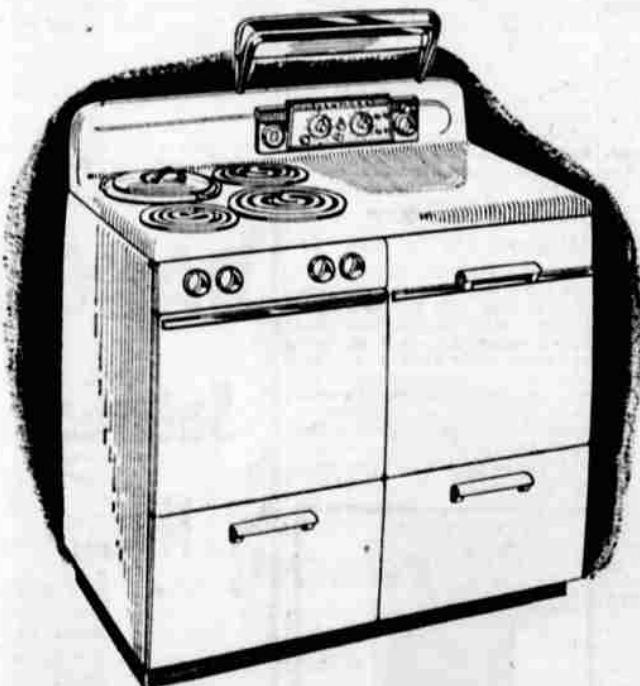

41-INCH SIZE UNITED TOP
KENMORE DELUXE

234⁸⁸

10.00 down, 11.00 month
(Usual carrying charge)

More for your money with Kenmore . . . all the deluxe features for faster, easier cooking. Big 18-inch insulated oven and slide out broiler. Top-or-well cook unit. Magic Robotmer. See it at Sears