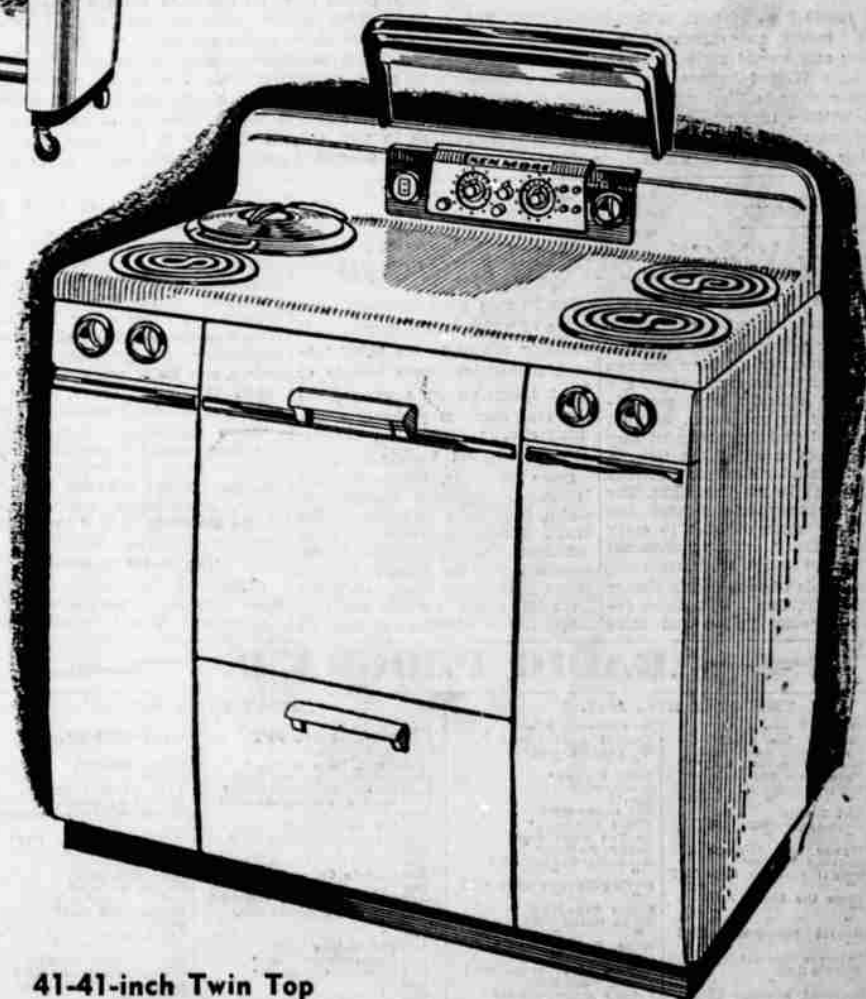

# 234<sup>88</sup>

10.00 down, 11.00 month  
(Usual carrying charge)

More for your money with Kenmore . . . all the deluxe features for faster, easier cooking. Big 18-inch insulated oven and slide out broiler. Top-or-well cook unit. Magic Robotmer. See it at Sears

40-INCH ELECTRIC  
**KENMORE LEADER**

# 174<sup>95</sup>

5.00 down, 8.00 month  
(Usual carrying charge)

Here is a full size electric range with work-saving automatic features—at a real budget price. No need to pay \$30 more elsewhere for quality such as this. 480 sq. inches of work top space . . . 7-speed infrared units. Big 17-inch oven. See Kenmore at Sears.