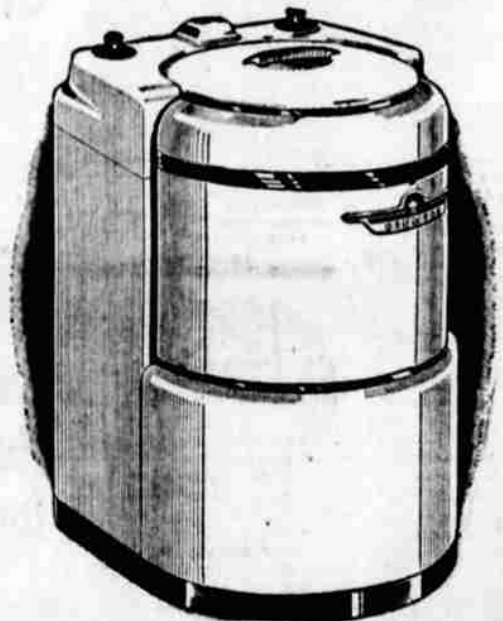

### Automatic WASHER

# 179<sup>50</sup>

5.00 Down, 9.00 Month on Sears Easy Terms  
(Usual carrying charge)

IT SAVES TIME! IT SAVES WORK! IT SAVES MONEY!

Kenmore gives you washing that is entirely automatic. A touch of the magic dial does the entire job—and your hands never touch water. Has Depth-Selector to save hot water and soap. Washing is faster with Kenmore. See it demonstrated today—at your Sears store.

With Famous Suds Saver, \$30 additional.

IT DOES ALL THE HARD WORK FOR YOU  
**KENMORE IRONER**

Flatwork, shirts, dresses are done in a jiffy. Kenmore Standard features two open end rolls, knee or fingertip controls, safety release with motor cut-off.