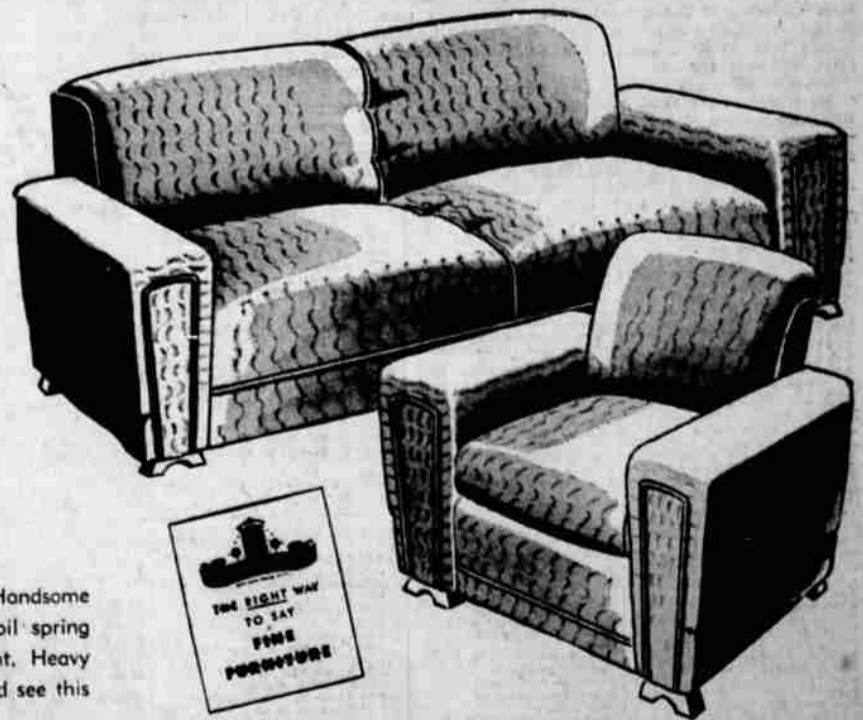

3.00 down, 5.00 per month
(Usual carrying charge)

Its powerful 1/2 h. p. electric motor sucks up all the deep-down dirt to make your housecleaning easier. Beautiful streamlined design with built-in light beam. Silent, easy-rolling ball bearing wheels. Automatic rug adjustment.

Attention Residents of Modoc and Siskiyou Counties, California:
PHONE 5188 COLLECT
for further information

Fine Harmony House

2-pc. divan set

REG. 179.95
Save 30.00

149⁹⁵

15.00 down, 10.50 per month
(Usual carrying charge)

Here's money saving value you'd expect to pay dollars more for. Handsome 2-piece divan set in grey, turquoise and blue fabric. Double coil-spring construction. Web suspension base, roomy bedding compartment. Heavy cotton padding and "Flex-O-Lator" insulation. Visit Sears today and see this beautiful combination and save!

"Satisfaction guaranteed or your money back" **SEARS**

STORE HOURS 9 TO 5:30
133 SO. 8TH PHONE 5188