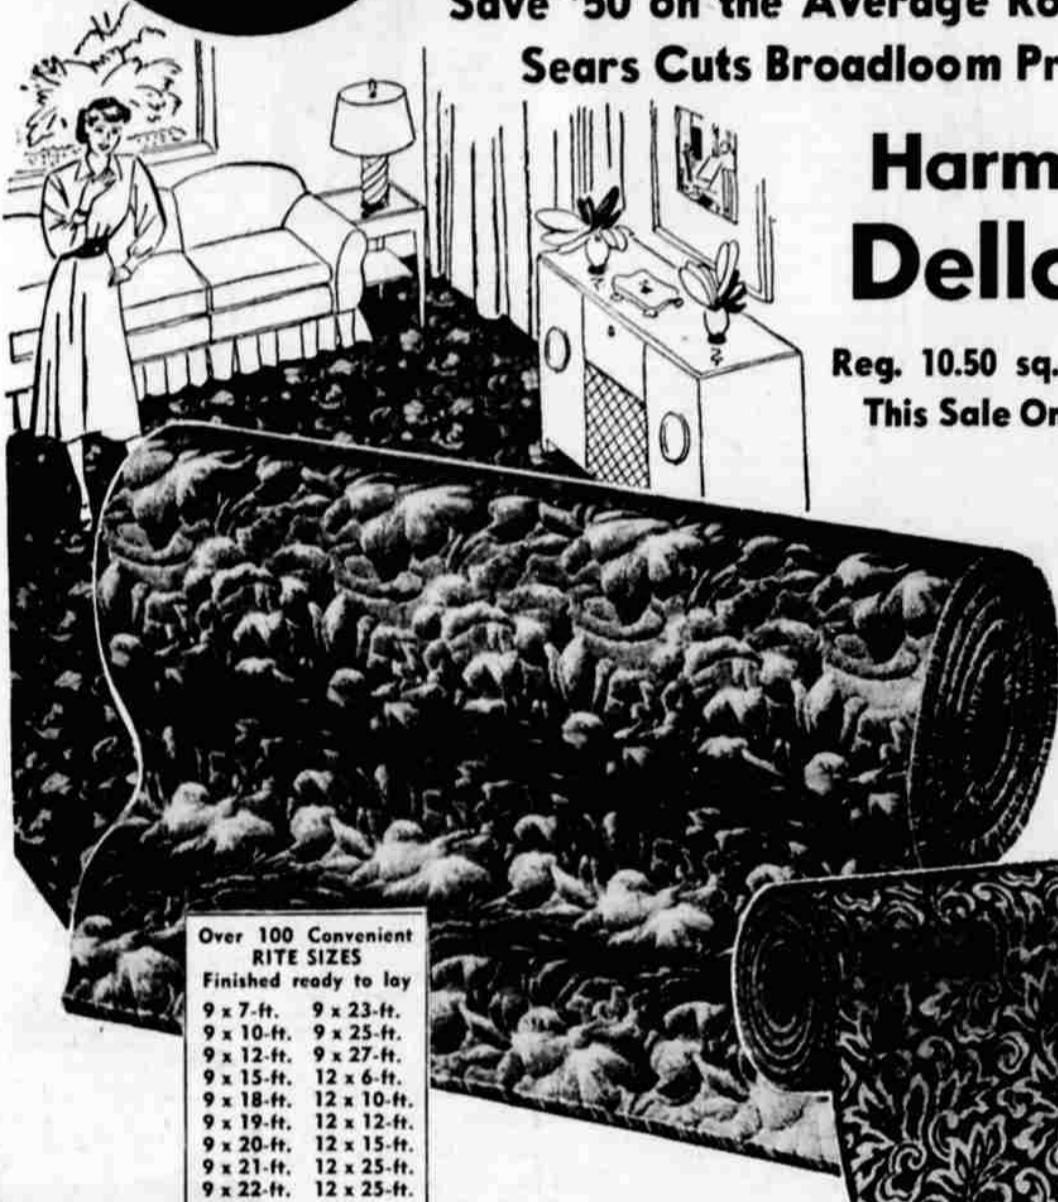

Over 100 Convenient RITE SIZES Finished ready to lay

9 x 7-ft.	9 x 23-ft.
9 x 10-ft.	9 x 25-ft.
9 x 12-ft.	9 x 27-ft.
9 x 15-ft.	12 x 6-ft.
9 x 18-ft.	12 x 10-ft.
9 x 19-ft.	12 x 12-ft.
9 x 20-ft.	12 x 15-ft.
9 x 21-ft.	12 x 25-ft.
9 x 22-ft.	12 x 25-ft.