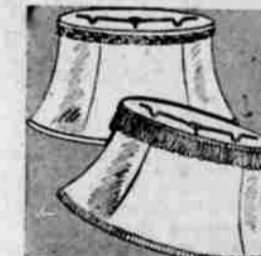

Rayon Lamp Shades
Hand Sewn For Easier Washing
Reg. 3.39
2.88
For table, bridge and reflector lamps. Smartly trimmed with contrasting braid. Select yours in 12 to 19-in. sizes.