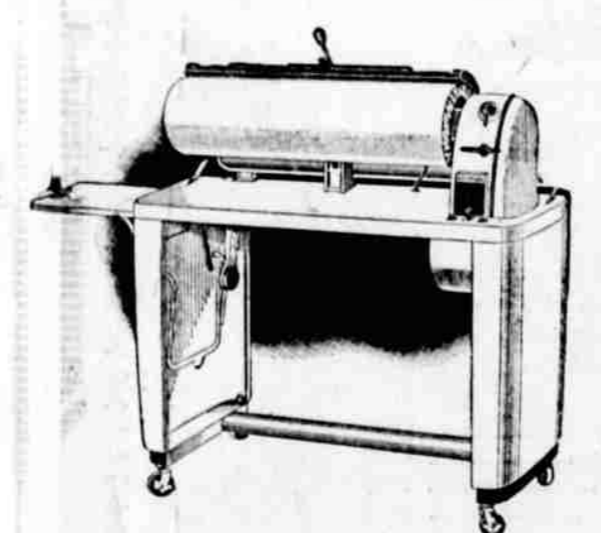

KENMORE IRONER
Reg. 109.95 **99⁸⁸**

Dunk'up Screwdrivers
Tighten or Loosen For Perfect Fit
Reg. 98c **47^c**
Set of Four

High torque, all tempered tool steel shafts, plastic shockproof handles. 1/4, 3/8, 1/2, 5/8 in. Select your set.

Craftsman Jig Saw
Reg. 18.00 **13⁸⁸**
Thrifty Savings!

Craftsman 12-in. jig saw cuts to the center of 2 1/4-in. circle—up to 1-in. thick! Smooth yoke action runs in all both. See this value!

One Coat Sero-Tone
Famous Master-Mixed Quality
Reg. 2.15 Gal. **2.88**
Now Only

Finest economical beauty for your walls! Flat paint gives non-stain coverage. Dries in one hour. 14 beautiful colors.

10-in. Key Hole Saw
Reg. 63c **39^c**

Good quality costs less at Sears! 10-in. tempered, analysis, saw steel blade—laser ground 2-ways to prevent binding. Hand Made.

YOU SAVE 15⁰⁰ ON THE AVERAGE ROOM SIZE AS SEARS REDUCES THE PRICE ON HARMONY HOUSE

reg. 5⁵⁰ broadloom

4⁸⁸

SQ. YD.