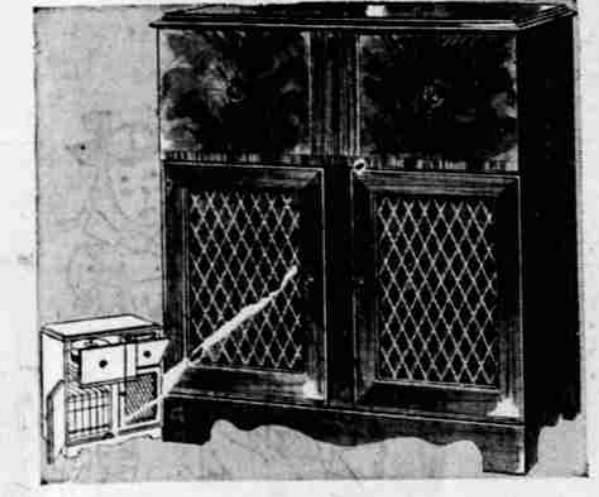

A Silvertone FOR EVERY PURPOSE!

Save on this Silvertone Console Combination

Reg. 149.95! Now Only **139⁸⁸**
5.00 down, 5.00 per month. (Usual carrying charge)

Yours today—at Sears lower prices! With powerful AM-FM radio... automatic record player that handles 10 or 12-in. records intermixed. In handsome 18th Century Style cabinet. See, hear it, buy NOW!

AM-FM Table Radio
Extra Strong Bakelite Cabinet
Reg. 39.95 **37⁸⁸**

Portable Radio
Works on Battery Pack, AC, DC
Reg. 43.95 **39⁸⁸**

Radio-Phonograph
Table Model Plastic Cabinet
Reg. 39.95 **37⁸⁸**

Portable Phone
Reg. 24.95 **18⁸⁸**

Take it—play it anywhere! Plays on batteries, AC, or DC. Its volume-rich tones will ensure you, lightweight pickup arm.