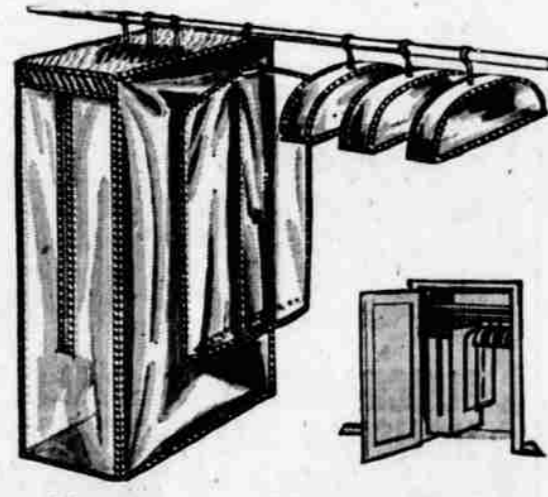

Harmony House 5-pc. Closet Ensemble
A 4.95 Value! **2⁶³**

Boys' GOLD BOND Oxfords
Reg. 4.98 **4.47**

Cap toe style in a xy rubber sole and heel. Wing-toe leather. A sturdy boy's 1 to T, B and D widths.

Men's Horsehide Flight Jacket
With Full Rayon Lining
Reg. 22.50 **15⁸⁸**

A smart leather jacket that will win hosts of friends with collage men. It has a zip front, shoulder epaulets, two flap pockets—ball and socket fastened. Kni cuffs and bottom. Average length 26-in. In brown. Sizes 34-48. Save on this great Sears value.

Medicine Cabinet
New Variation Style Mirror
Reg. 2.95 **2.95**

Lovely Homart Wall Mount. You'll like its graceful design, the roomy interior, brass, low price! Enamelled 11x17-inch mirror.

Closed Front Seat
Hardwood Seat and Cover
Reg. 4.19 **2.99**

White enameled tub seat, made of 1 1/2-in. hardwood. Chrome-plated brass legs. Fits all standard type bowls.

Gas Floor Heater
Tear Drop Combustion Chamber
Reg. 87.85 **74.88**
37.50 RTU

Dependable heater has newly designed burner, steel grille floor, draft burner, pilot control. See it today!

Kenmore Forty One In. Standard Gas Range
Reg. 149.95 **128⁸⁸**
All Porcelain Enamel

5.00 down, 5.00 per month. (Usual carrying charge)

Your appreciation for beauty and practical need for economy is fulfilled with this rugged 52 x 41 x 26 1/4-in. range in sparkling white porcelain enamel! Giant 18-in. oven is Rod'wool insulated—roller bearing drawers—AGA approved. See it today!

Fan-Driven Heater
Reg. 9.25 **8.44**

In warm weather a powerful fan. On chilly days a comfortable heater. Quiet fan moves 45 cubic feet of air per minute. Long-life coils.

Kenmore Mixer
12 Speeds
Reg. 31.95 **26⁸⁸**

Powerful—won't slow down or overheat in thickest batter. Handle revolves on turntable. Comes with bowls, beaters, and Julee head.

Pressure Saucepan
Cook Food Better and Faster
Reg. 8.50 **5.88**
6-Qt. Aluminum

Retains the flavor and vitamins for soups or more beautiful meals. Automatic reduction safety gauge. Removable rack.

Shotgun Shells
Box of 25, 12 ga. high base
Reg. 2.25 **2.18**

You can't buy a better shell at any price! Uniform velocity oversized primers. They give better patterns. Low priced.

J. C. Higgins Tent
Steel Center Pole and Arms
Reg. 31.95 **27⁶⁶**
9x9-ft. Floor

Made of forest green drill, 6.74 oz. per square yard. Sewed in heavy rear window. With canopy, poles and stakes.