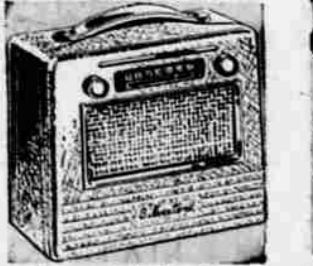

Portable Radio
Works on Battery Pack, AC, DC
Reg. 43.95 **39⁸⁸**