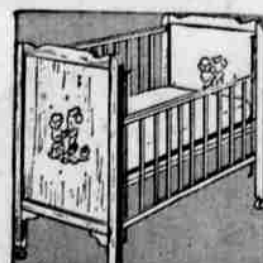

Full-Panel Crib Beautifully Finished Hardwood Adjustable Side... **25⁸⁸** Sleeping comfort for baby! Natural, white or honey-maple finish. Gay decal trim. Single drop side, full end panels.