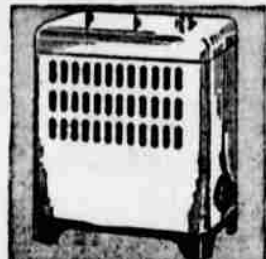

3-type Gas Heater
With Adjustable Air Shutter
Reg. 2.95

2.88