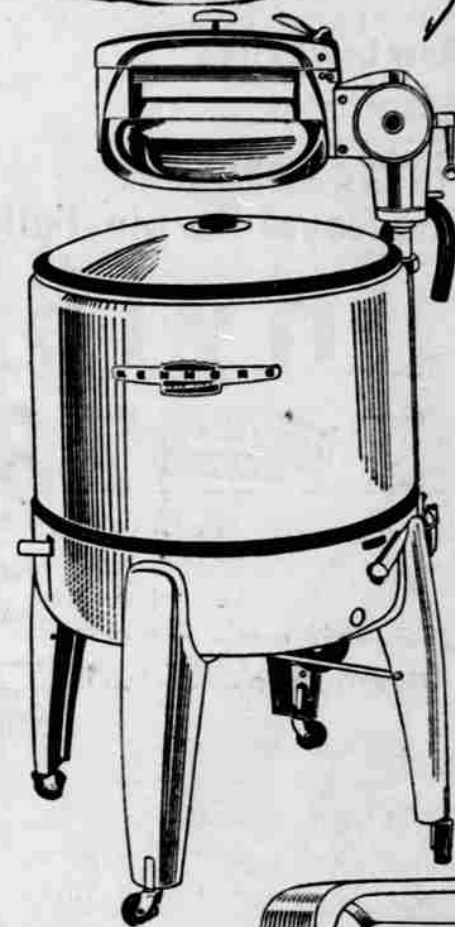

Reg. 84.95 KENMORE

washer

SAVE 16.07

68⁸⁸

5.00 down, 5.00 per month
(Usual carrying charge)

Here is a fast-acting Kenmore washer that sets Sears Leadership for high quality at low price! 3-position wringer has 2-inch balloon type rolls. Target type safety release and reset. Porcelain enameled interior, baked-on enamel exterior finish. See Kenmore—save extra now!

$5 DOWN
On appliances up to $200
$10 DOWN
On appliances over $200