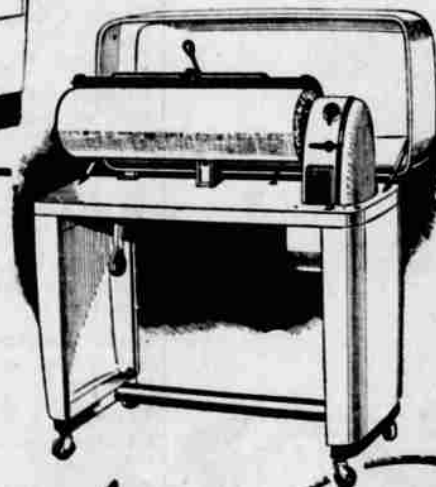

Special Combination Offer