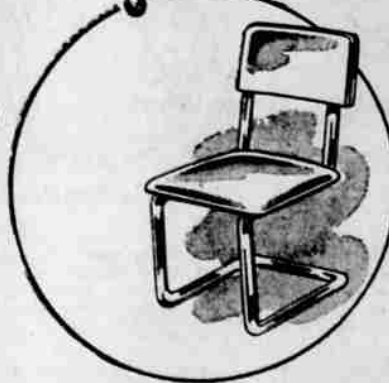

Save 7.95! 119.95 KENMORE IRONER WITH 7.95 CHAIR

Both for only **119⁹⁵**

Easy Terms

A specially designed posture chair is now yours at no extra charge when you purchase the new Kenmore electric ironer! Now you can enjoy effortless ironing—with a Kenmore doing the hard work! See this full size 26-inch roll ironer—try it yourself! Save extra now during Sears Leadership Sale!