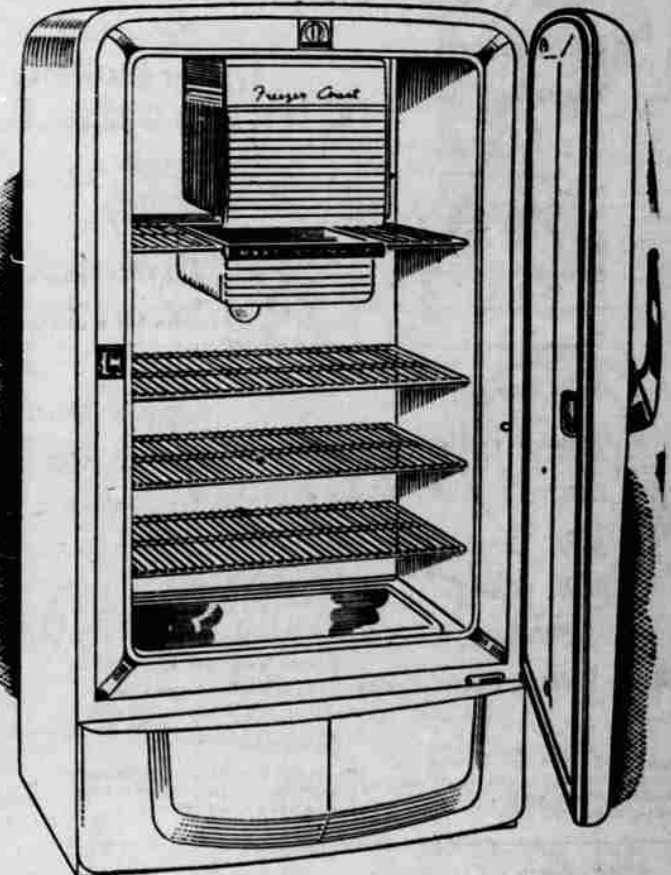

NOW YOU SAVE 10.07 ON A BIG

9.2 Cu. Ft. COLDSPOT

It's a giant for extra food capacity—this new Coldspot Spacemaster! Has big 27.1-lb. freezer chest and a full 14 sq. ft. of shelf area. Big 15.1-lb. meat storage drawer. Dura-bond finish exterior and porcelain enameled interior. Perma Thrift unit is bathed in oil and sealed in steel for life—5 Year Protection Plan. Save extra now—during Sears Leadership Sale!

Regularly Priced at 224.95

214⁸⁸

10.00 Down, 10.00 Month
(Usual carrying charge)

"Satisfaction guaranteed or your money back" SEARS

133 SO. 8TH

STORE HOURS 9 TO 5:30

PHONE 5188