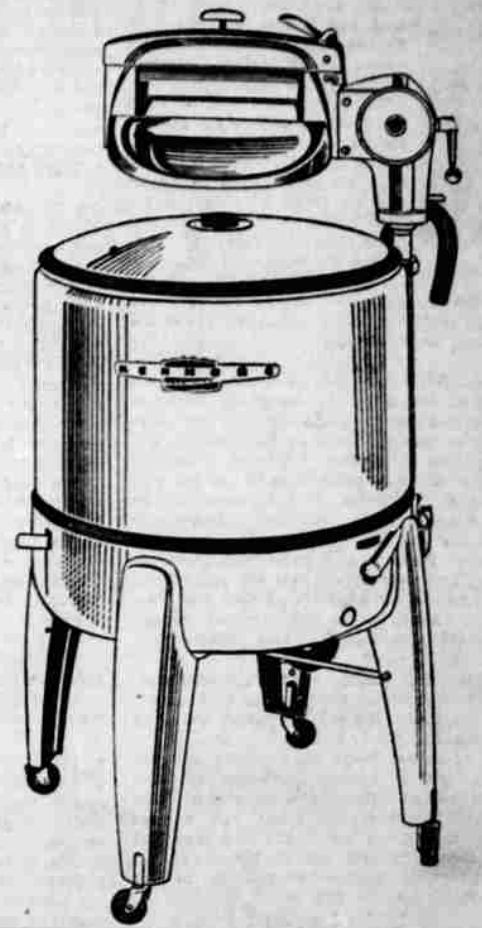

Kenmore GAS RANGE

119⁹⁵

5.00 down, 6.00 per month (Usual carrying charge)

It's a big 36-inch Kenmore gas range with the new and exclusive Thermo-Disk non-tip cooking units! Big 18-inch oven is fully insulated. Automatic top lighting. Plenty of storage space! Save extra at Kenmore — at Sears!

Kenmore ELECTRIC RANGE

199⁹⁵

A Buy at 5.00 down, 9.50 per month (Usual carrying charge)

White porcelain enamel finish range with 3 roomy storage drawers. Infrared units provide more efficient heat and have 7-heat switches. See all the famous Kenmore features at Sears.