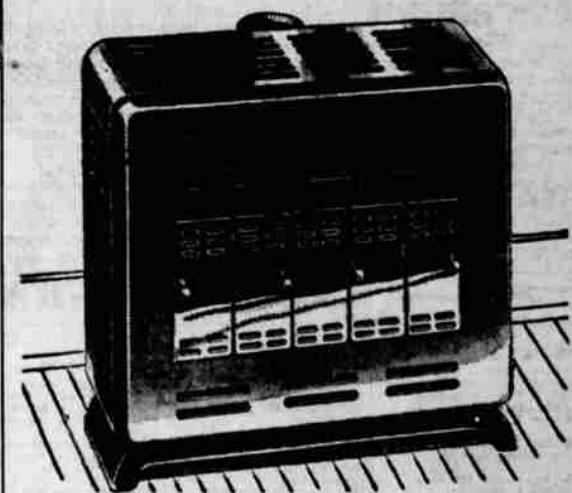

Pressure Regulator on Kenmore Gas Heater

A.G.A. Approved 44⁹⁵

5.00 down, 5.00 per month (Usual carrying charge)

Enjoy even heat under all types of pressure with this pressure regulated gas heater. Has 5 large chrome plated swinging radiant doors to give you more heat for every fuel dollar. Burner is of porcelain enamel finished steel. 35,000 BTU per hour. Visit Sears.

STORE HOURS: 9 a. m. to 5:30 p. m.
133 So. 8th Phone

Man's delight! plump plum dumplings and fresh, fragrant coffee

Give a man full-bodied Hills Bros. Coffee . . . and watch him beam! Its distinguished flavor is rich and refreshing. It's a blend of the world's finest coffees, and deliciously uniform. "Controlled Roasting," an exclusive Hills Bros. process, roasts the blend a little at a time—continuously—to insure an even roast of every coffee bean. Vacuum-packed for utmost freshness.