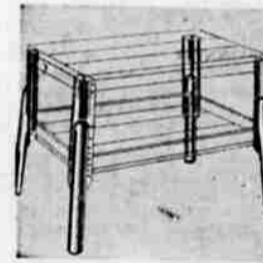

Bench Leg Set
Set of 4 **5.95**
Build your own work table... make it strong and rigid with Craftsman legal Extra heavy cold rolled steel, drilled for casters.