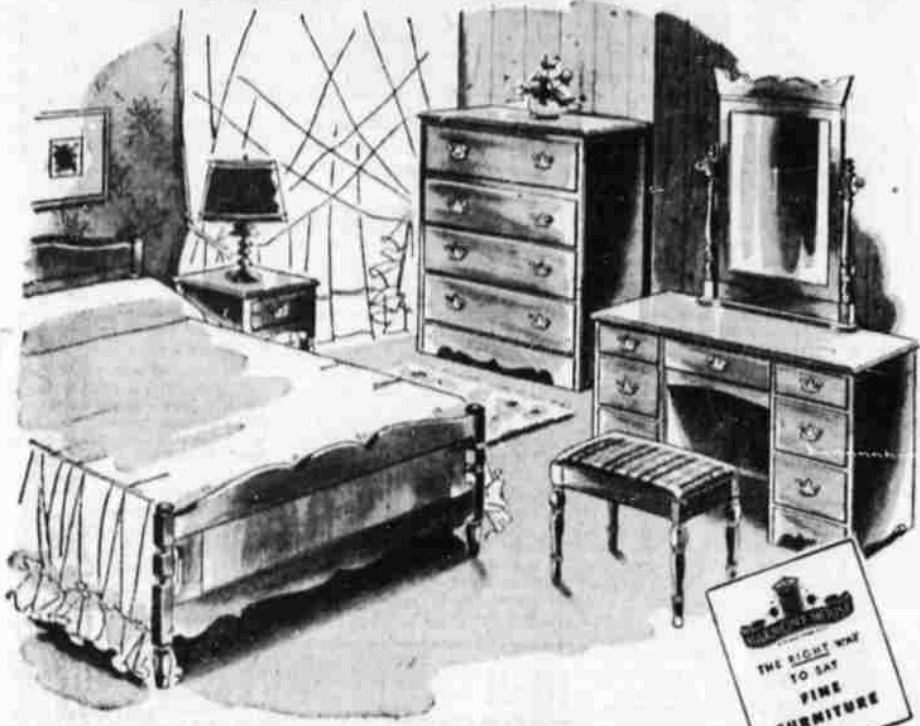

Innerspring Mattress 34⁹⁵

Harmony House innerspring mattresses provide real sleeping comfort. 209 coils, inner-roll, pre-built border. Insulated with sisal, felt. Matching 63-Coil Box Spring 29.95