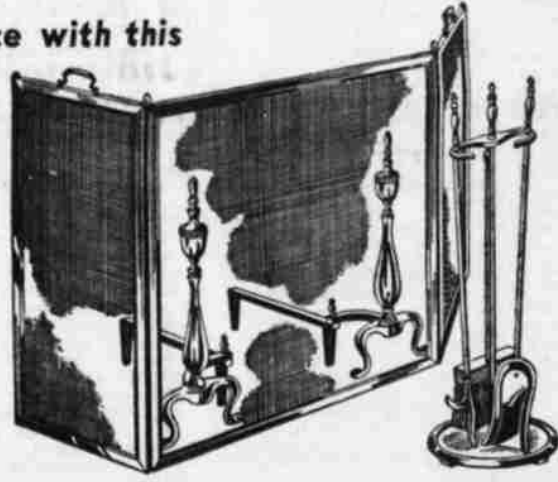

$5 DOWN
On appliances up to $200

$10 DOWN
On appliances over $200

- You Save 30.07
- 372 lb. Capacity
- It's a Coldspot—sold only by Sears

Buy that Coldspot freezer now and enjoy freezer-fresh meals all year 'round. Buy in quantity, and cut food costs by storing in roomy 372 lb. capacity freezer. Come in today and check the advantages of investing in a Coldspot—at Sears Anniversary Sale price.

Anniversary Sale ONLY

249⁸⁸

Only $10 Down, $11.50 Month, On Sears Easy Terms

by LOVE AT FIRST SIGHT

...if you're 5 ft. 4 in. or under

$44⁹⁵

Your taller, lovelier look happens the moment you try on your first "Sure-Sized" suit. For "Sure-Sized" suits are specially designed to accentuate the feminine charm of shorter, curvier figures. And because they are tailored to fit shorter proportions, you'll find there's little, if any alteration necessary.

What a saving! Worsted Sheen Gabardine, 100% Pure Wool. In Plum; Grey, Stone, Black, Beige, Cinnamon, Copper; Brown, Wine, Green, Coffee or Teal.

Dress up your fireplace with this

7-pc. polished brass ensemble

A 34.90 Value ONLY **26⁵⁰**

Four-piece fire set has stand, brush, shovel and poker. Folding rust-resistant screen is adjustable to cover up to 48-inch opening. 18-in. polished brass andirons.

Last 2 Days! Reg. 134.95

KENMORE WASHER
119⁸⁸

5.00 Down, 6.00 Month on Sears Easy Terms (Usual carrying charge)

Compare the Features! Compare the Price!

Sears told the manufacturer, "Give us a washer with all the quality features—at a new low price!" And this is it! Model 93247 Kenmore incorporates all the favorite and best-selling features—and Sears slices the price to the lowest price in years! See the giant over-size tub! See the working ease of the automatic timer and the automatic drain pump! Hurry now to Sears! This value sensation offered for a limited time only!

Full Size Washing Action **KENMORE JR. WASHER**
Regularly 49.95 **43⁶⁶**

5.00 down, 5.00 month (Usual carrying charge)

Washes to 3 lbs. of laundry in one loading. Lightweight and easy to store in kitchen or bathroom. Six vane agitator. Automatic drain pump empties tub in a minute. Gets small loads of clothes bright and clean quickly!