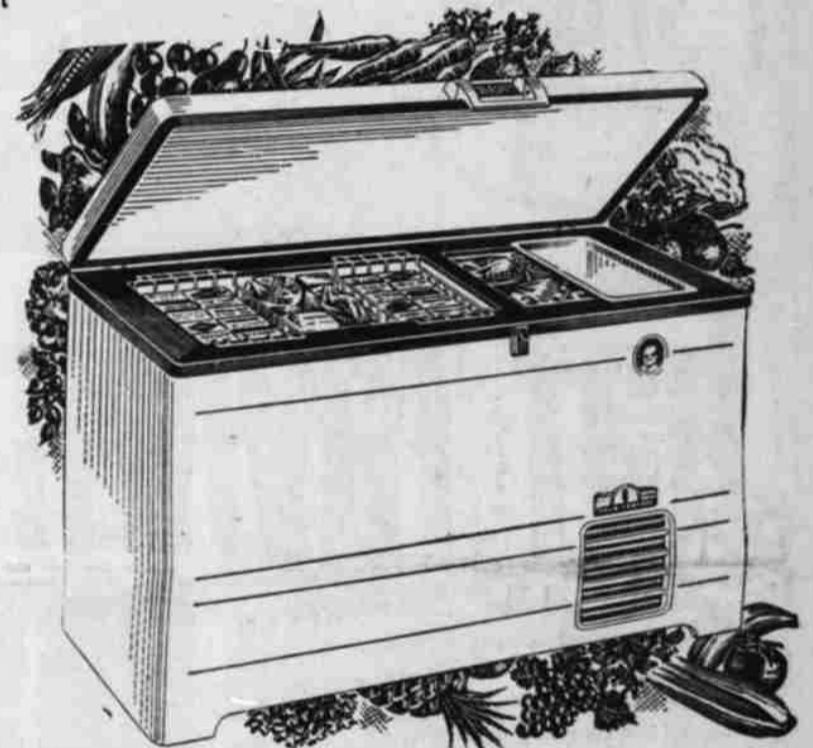

COLDSPOT

Gives you the Extra Storage Space you need!

Exclusive *Spacemaster* Refrigerator

Here's why you need 11.3-cu. ft. space

1. You will find that you can save more by buying food in larger quantities and storing in this big Coldspot.
2. Its big premium stainless steel freezer chest will keep 31.3-lbs. of frozen foods for weeks at extreme temperatures. An economy feature.
3. A full 21.7 sq. ft. of triple-plated, easy to clean shelving gives ample storage for normal refrigeration. Features new Watermelon shelf.
4. Large, deep twin crispers are stackable and keep 26.7 - quarts of vegetables grocery - fresh! Meat Storage drawer holds 22.2-lbs. of meats.

279⁹⁵

10.00 Down, 13.00 Month on Sears Easy Terms (Usual carrying charge)

MODEL CIIP—that's the Coldspot to look for when you Shop at Sears and Save. It's tops in food storage space! Own the Coldspot that is suited to space storage needs. Tall bottles, large bulk containers are easily fitted into this big Coldspot—20-way adjustable shelving and the stackable twin crispers give you endless storage combinations. If you need maximum utility for large family use—see Coldspot at Sears! If you want savings in actual dollars—see Coldspot at Sears.

ONLY \$5 DOWN
On Purchases up to \$200
\$10 down on Purchases over \$200

36-inch Kenmore Standard ELECTRIC RANGE

Special Purchase! **164⁹⁵**
\$5 DOWN
8.00 per month (Usual carrying charge)

A big 12.4 cu. ft. freezer at a record low price! Shop Sears tomorrow. You save more with Coldspot—in original price and in the savings in quantity food storage. Check the features—compare the price. Shop at Sears and Save.

REGULARLY PRICED 334.95 12.4 CU. FT.

COLDSPOT FREEZER

309⁸⁸

\$10 down, 14.50 per month (Usual carrying charge)

The range you've always wanted for fast, clean, easy cooking—at a price that will astound you! Compare the features offered by Kenmore! Full 36-inch size, packed with quality features.