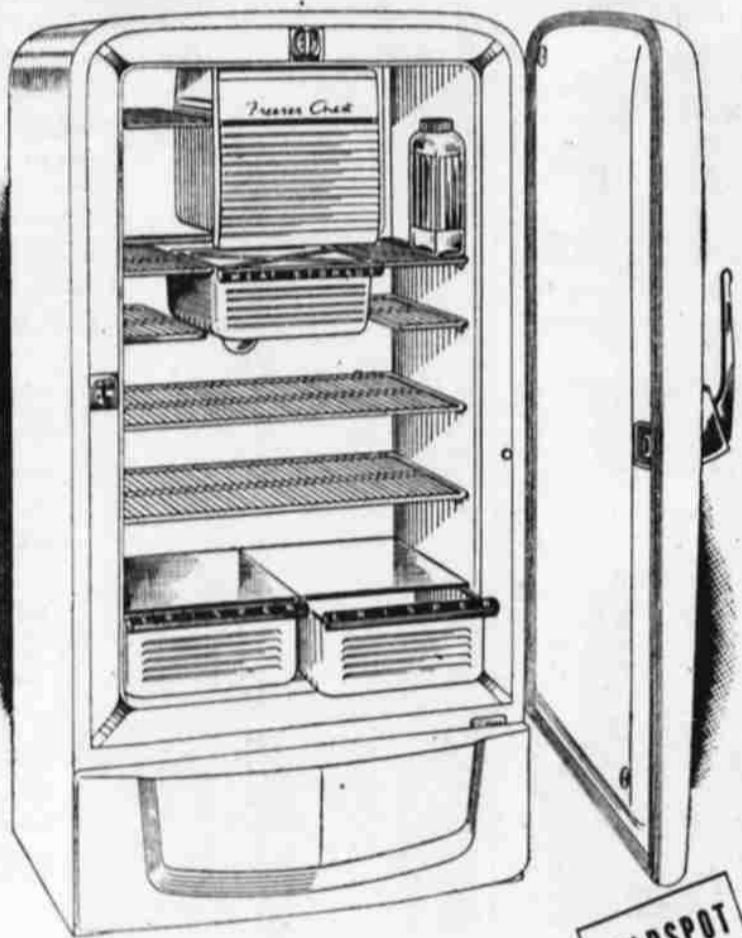

COLDSPOT

Gives you the Extra Storage Space you need!

Exclusive *Spacemaster* Refrigerator

Here's why you need 11.3-cu. ft. space

1. You will find that you can save more by buying food in larger quantities and storing in this big Coldspot.
2. Its big premium stainless steel freezer chest will keep 31.3-lbs. of frozen foods for weeks at extreme temperatures. An economy feature.
3. A full 21.7 sq. ft. of triple-plated, easy to clean shelving gives ample storage for normal refrigeration. Features new Watermelon shelf.
4. Large, deep twin crispers are stackable and keep 26.7 - quarts of vegetables grocery - fresh! Meat Storage drawer holds 22.2-lbs. of meats.

279⁹⁵

10.00 Down, 13.00 Month on Sears Easy Terms (Usual carrying charge)

MODEL CIIP—that's the Coldspot to look for when you Shop at Sears and Save. It's tops in food storage space! Own the Coldspot that is suited to space storage needs. Tall bottles, large bulk containers are easily fitted into this big Coldspot—20-way adjustable shelving and the stackable twin crispers give you endless storage combinations. If you need maximum utility for large family use—see Coldspot at Sears! If you want savings in actual dollars—see Coldspot at Sears.

ONLY \$5 DOWN
On Purchases up to \$200
\$10 down on Purchases over \$200

36-inch Kenmore Standard ELECTRIC RANGE

Special Purchase! **164⁹⁵**
\$5 DOWN
8.00 per month (Usual carrying charge)

A big 12.4 cu. ft. freezer at a record low price! Shop Sears tomorrow. You save more with Coldspot—in original price and in the savings in quantity food storage. Check the features—compare the price. Shop at Sears and Save.

REGULARLY PRICED 334.95 12.4 CU. FT.

COLDSPOT FREEZER

309⁸⁸

\$10 down, 14.50 per month (Usual carrying charge)

The range you've always wanted for fast, clean, easy cooking—at a price that will astound you! Compare the features offered by Kenmore! Full 36-inch size, packed with quality features.