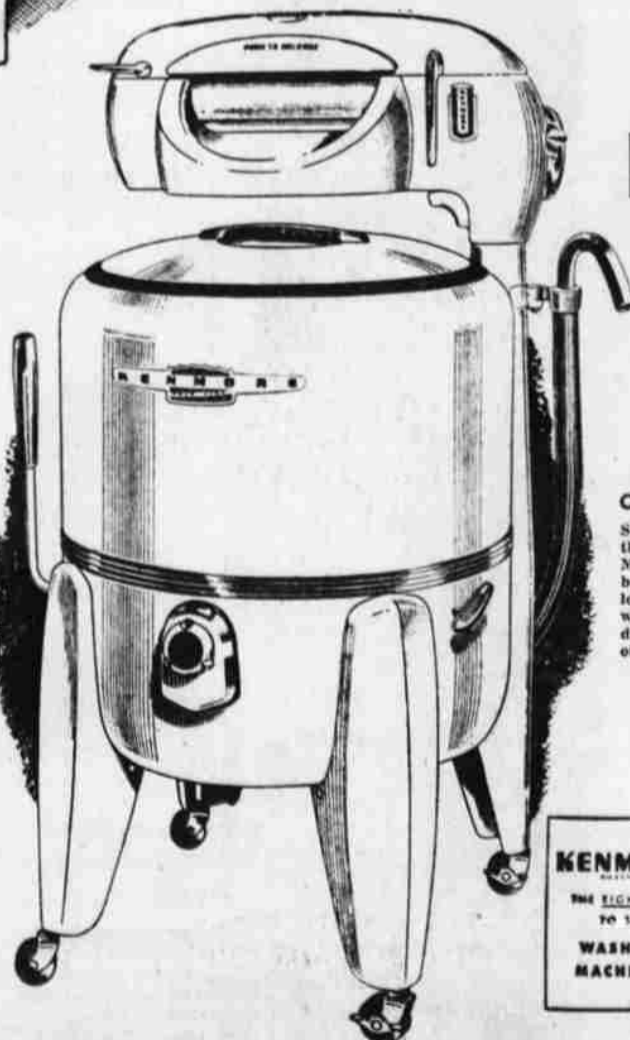

COLDSPOT

Gives you the Extra Storage Space you need!

Exclusive *Spacemaster* Refrigerator

Here's why you need 11.3-cu. ft. space

1. You will find that you can save more by buying food in larger quantities and storing in this big Coldspot.
2. Its big premium stainless steel freezer chest will keep 31.3-lbs. of frozen foods for weeks at extreme temperatures. An economy feature.
3. A full 21.7 sq. ft. of triple-plated, easy to clean shelving gives ample storage for normal refrigeration. Features new Watermelon shelf.
4. Large, deep twin crispers are stackable and keep 26.7 - quarts of vegetables grocery - fresh! Meat Storage drawer holds 22.2-lbs. of meats.

ONLY \$5 DOWN
On Purchases up to \$200
\$10 down on Purchases over \$200

36-inch Kenmore Standard ELECTRIC RANGE

Special Purchase! **164⁹⁵**
\$5 DOWN
8.00 per month (Usual carrying charge)

A big 12.4 cu. ft. freezer at a record low price! Shop Sears tomorrow. You save more with Coldspot—in original price and in the savings in quantity food storage. Check the features—compare the price. Shop at Sears and Save.

REGULARLY PRICED 334.95 12.4 CU. FT.

COLDSPOT FREEZER

309⁸⁸

\$10 down, 14.50 per month (Usual carrying charge)

The range you've always wanted for fast, clean, easy cooking—at a price that will astound you! Compare the features offered by Kenmore! Full 36-inch size, packed with quality features.

Relax! Ironing Is Easy With a **KENMORE IRONER**

All the deluxe features are here! Big 26-in. roll with two speed control. Spacious work shelves and hanging racks. Press, iron or steam with a new Kenmore 93630. **144⁹⁵**
\$5 DOWN, \$7 per mo. (Usual carrying charge)