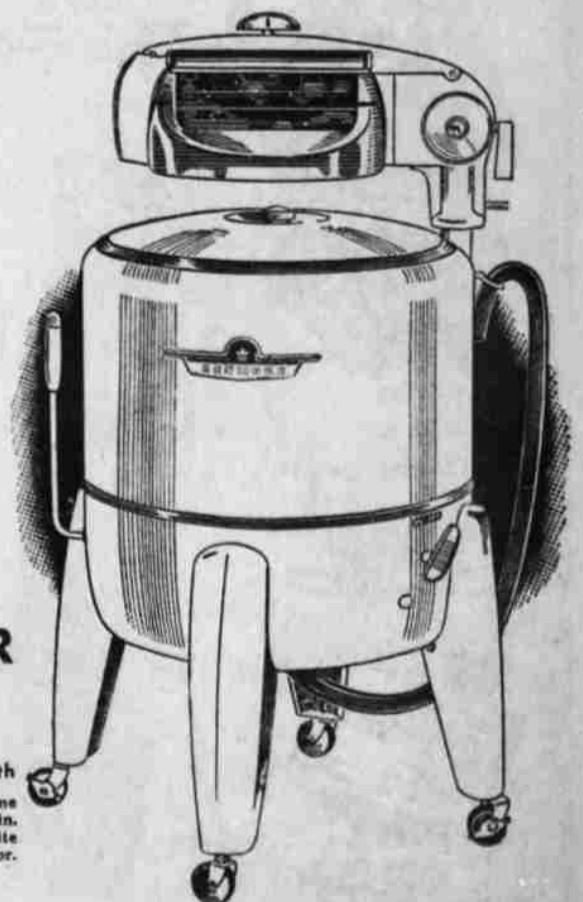

COLDSPOT

Gives you the Extra Storage Space you need!

Exclusive *Spacemaster* Refrigerator

Here's why you need 11.3-cu. ft. space

1. You will find that you can save more by buying food in larger quantities and storing in this big Coldspot.
2. Its big premium stainless steel freezer chest will keep 31.3-lbs. of frozen foods for weeks at extreme temperatures. An economy feature.
3. A full 21.7 sq. ft. of triple-plated, easy to clean shelving gives ample storage for normal refrigeration. Features new Watermelon shelf.
4. Large, deep twin crispers are stackable and keep 26.7 - quarts of vegetables grocery - fresh! Meat Storage drawer holds 22.2-lbs. of meats.

Relax! Ironing Is Easy With a **KENMORE IRONER**

All the deluxe features are here! Big 26-in. roll with two speed control. Spacious work shelves and hanging racks. Press, iron or steam with a new Kenmore 93630. **144⁹⁵**
\$5 DOWN, \$7 per mo. (Usual carrying charge)

KENMORE WASHER

Regularly 134.95 **124⁹⁵**

5.00 Down, 6.00 Month on Sears Easy Terms (Usual carrying charge)

COMPARE the FEATURES! COMPARE the PRICE! Sears told the manufacturer, "Give us a washer with all the quality features—at a new low price!" And this is it! Model 93247 Kenmore incorporates all the favorite and best-selling features—and Sears allies the price to the lowest price in years! See the giant oversize tub! See the working ease of the automatic timer and the automatic drain pump! Hurry now to Sears! This value sensation offered for a limited time only!

Brand New Gleaming Beauty KENMORE WASHER

Model 93220 **109⁹⁵**

5.00 down, 6.00 per month

KENMORE
THE RIGHT WAY TO LAUNDRY
WASHING MACHINES

Giant oversize tub washes up to 9-lbs. of laundry in one load with triple vane water washing action. Big 2-in. balloon type rolls. 8-position wringer. Gleaming white baked-on enamel tub and porcelain enamel interior. See it at Sears!