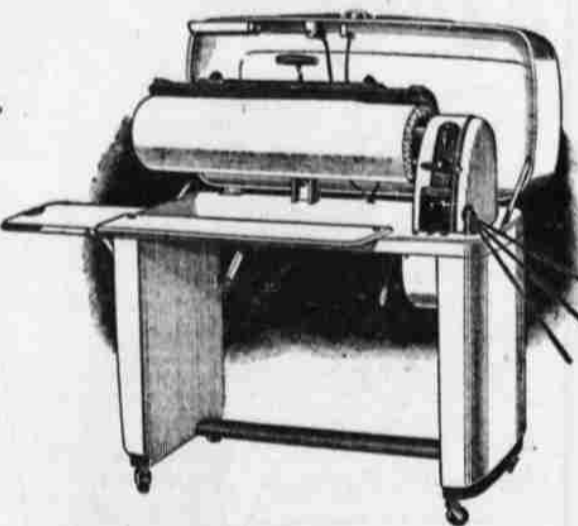

279⁹⁵

10.00 Down, 13.00 Month on Sears Easy Terms (Usual carrying charge)

MODEL CIIP—that's the Coldspot to look for when you Shop at Sears and Save. It's tops in food storage space! Own the Coldspot that is suited to space storage needs. Tall bottles, large bulk containers are easily fitted into this big Coldspot—20-way adjustable shelving and the stackable twin crispers give you endless storage combinations. If you need maximum utility for large family use—see Coldspot at Sears! If you want savings in actual dollars—see Coldspot at Sears.

ONLY \$5 DOWN
On Purchases up to \$200
\$10 down on Purchases over \$200

36-inch Kenmore Standard ELECTRIC RANGE

Special Purchase! **164⁹⁵**
\$5 DOWN
8.00 per month (Usual carrying charge)

A big 12.4 cu. ft. freezer at a record low price! Shop Sears tomorrow. You save more with Coldspot—in original price and in the savings in quantity food storage. Check the features—compare the price. Shop at Sears and Save.

REGULARLY PRICED 334.95 12.4 CU. FT.

COLDSPOT FREEZER

309⁸⁸

\$10 down, 14.50 per month (Usual carrying charge)

The range you've always wanted for fast, clean, easy cooking—at a price that will astound you! Compare the features offered by Kenmore! Full 36-inch size, packed with quality features.

Relax! Ironing Is Easy With a **KENMORE IRONER**

All the deluxe features are here! Big 26-in. roll with two speed control. Spacious work shelves and hanging racks. Press, iron or steam with a new Kenmore 93630. **144⁹⁵**
\$5 DOWN, \$7 per mo. (Usual carrying charge)