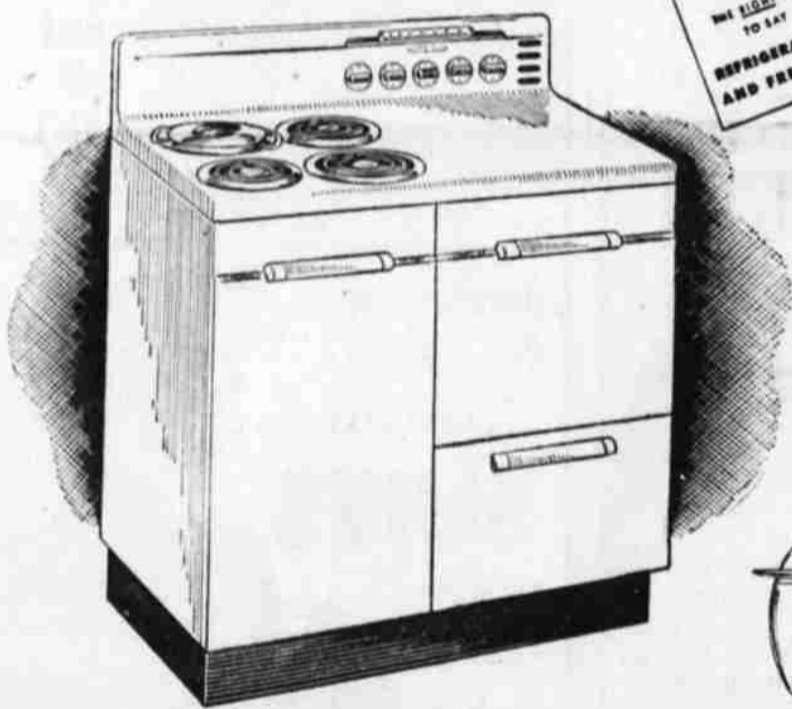

COLDSPOT

Gives you the Extra Storage Space you need!

Exclusive *Spacemaster* Refrigerator

Here's why you need 11.3-cu. ft. space

1. You will find that you can save more by buying food in larger quantities and storing in this big Coldspot.
2. Its big premium stainless steel freezer chest will keep 31.3-lbs. of frozen foods for weeks at extreme temperatures. An economy feature.
3. A full 21.7 sq. ft. of triple-plated, easy to clean shelving gives ample storage for normal refrigeration. Features new Watermelon shelf.
4. Large, deep twin crispers are stackable and keep 26.7 - quarts of vegetables grocery - fresh! Meat Storage drawer holds 22.2-lbs. of meats.

279⁹⁵

10.00 Down, 13.00 Month on Sears Easy Terms (Usual carrying charge)

MODEL CIIP—that's the Coldspot to look for when you Shop at Sears and Save. It's tops in food storage space! Own the Coldspot that is suited to space storage needs. Tall bottles, large bulk containers are easily fitted into this big Coldspot—20-way adjustable shelving and the stackable twin crispers give you endless storage combinations. If you need maximum utility for large family use—see Coldspot at Sears! If you want savings in actual dollars—see Coldspot at Sears.

ONLY \$5 DOWN
On Purchases up to \$200
\$10 down on Purchases over \$200

36-inch Kenmore Standard ELECTRIC RANGE

Special Purchase! **164⁹⁵**
\$5 DOWN
8.00 per month (Usual carrying charge)

A big 12.4 cu. ft. freezer at a record low price! Shop Sears tomorrow. You save more with Coldspot—in original price and in the savings in quantity food storage. Check the features—compare the price. Shop at Sears and Save.

REGULARLY PRICED 334.95 12.4 CU. FT.

COLDSPOT FREEZER

309⁸⁸

\$10 down, 14.50 per month (Usual carrying charge)

The range you've always wanted for fast, clean, easy cooking—at a price that will astound you! Compare the features offered by Kenmore! Full 36-inch size, packed with quality features.