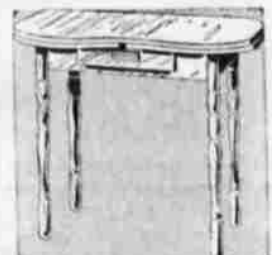

Smart, New Vanity
Completes Your Bedroom Set
Stands 29 1/4-in. **7.25**