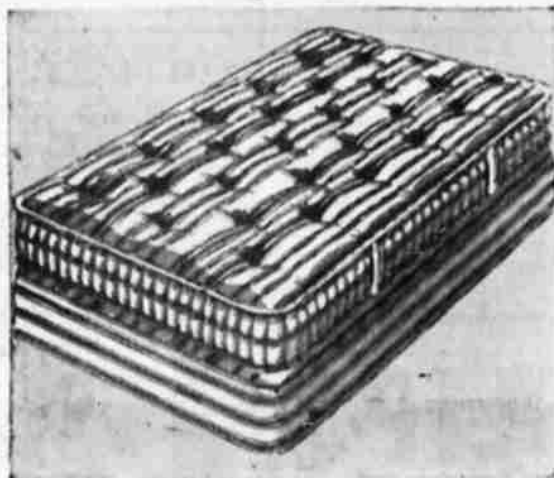

Innerspring Mattress And Sturdy Box Spring

180-Coil Mattress **22.95**
63-Coil Wire-tied Box Spring **22.95**

Awake relaxed, refreshed sleeping on this deep coiled spring and mattress. Mattress gives you added comfort with summer side padded with hair for coolness, winter side padded in warm felted cotton. Twin or full sizes.

Smart Metal Bed
Tops For Long, Hard Usage
Low Priced At **13.95**

Duck-Filled Pillow
Striped Ticking **3.79**

Durable Bunk Bed
Beautiful Ruddy Maple Finish
Convertible **54.95**

Fine Daveno Bed
Adds Extra Sleeping Space
You Pay Just **59.95**

39-inch Rollaway
Fabric Spring **14.95**

Downy Mattress
Two Sizes **15.95**

Sturdy Wardrobe
[Walnut Finished Durable Steel]
64-in. High **24.95**

Walnut Cedar Chest
Convenient Hinged Top Tray
18 1/2 x 45-in. **54.95**

Easy-to-Paint 4-Drawer Chest
Handy Added Storage Space
Reg. 16.95 **13.88**

Use this smart chest in any room. Perfect to store linens, clothing or those endless odds and ends. Paint it to harmonize with your room. Stands 36 1/4-in. Top is 13 1/2 x 24-in. Perfect for your home! Select this buy today at Sears economy price!

Fine Rayon Shades
Hand Sewn For Longer Wear
Wide Variety **3.39**

Lovely China Lamp
Charming Floral Decoration
Reg. 12.95 **9.95**

Drop Leaf Table
Perfect In Kitchen, Dinette
29 1/4-in. High **11.95**

Smart, New Vanity
Completes Your Bedroom Set
Stands 29 1/4-in. **7.25**

Metal Desk Lamp
Superior Fluorescent Light
A Buy At Just **7.25**

Handsome Desk Lamp
Padded Base **2.29**

Sturdy Wood Chair
A Perfect All Round Extra
15 x 15-in. Seat **3.39**

Handsome Bench
Perfect For Your Vanity Table
Economy Price **3.49**

CLEARANCE

	REG.	NOW
Plate Glass Mirrors	18.95	13.88
Table Lamps	14.95	9.95
Occasional Chairs	23.95	16.88
Platform Rockers	64.95	49.95
Platform Rockers	79.95	59.95
2-Pc. Divan Set	149.95	119.95
2-Pc. Living Rm. Set	249.95	169.95