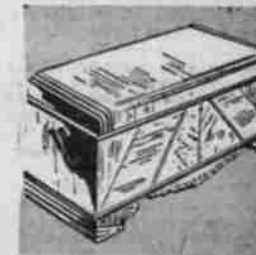

Walnut Cedar Chest
Convenient Hinged Top Tray
18 1/2 x 45-in. **54.95**