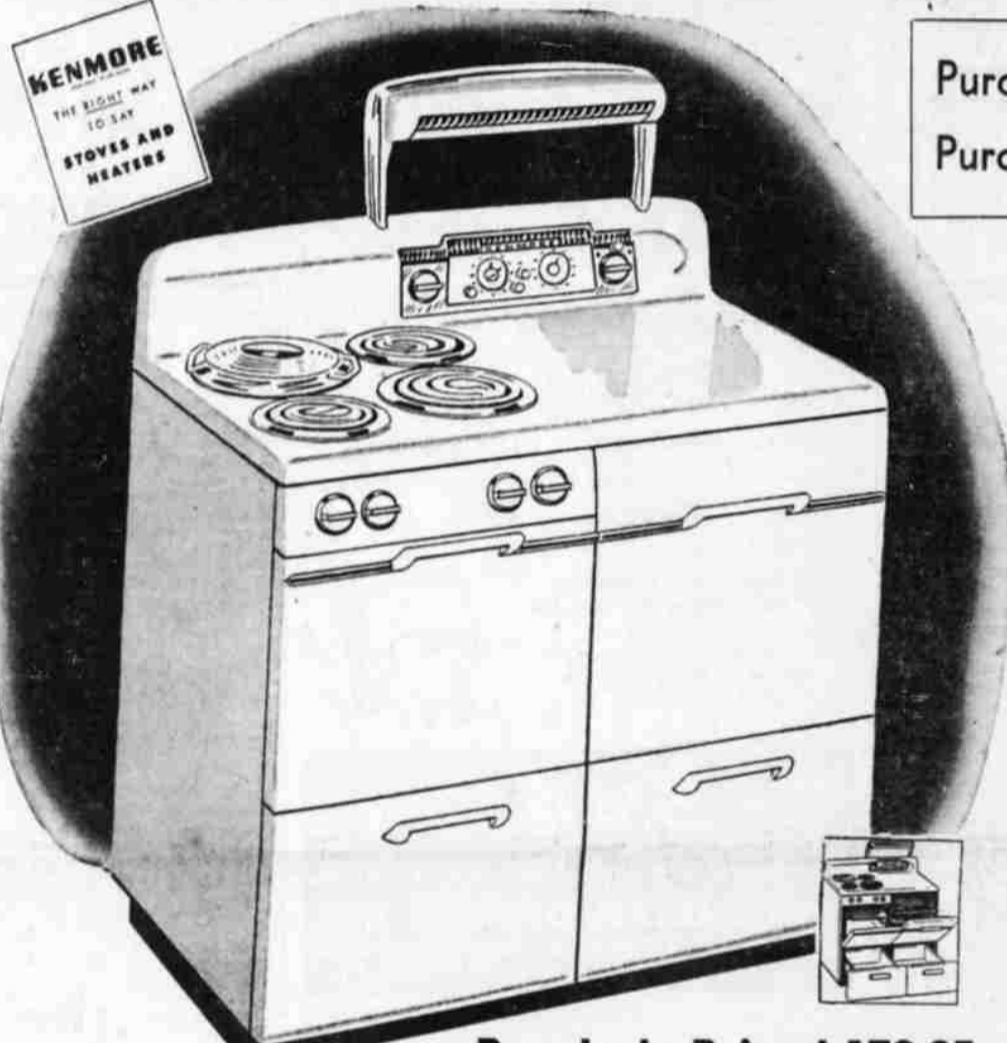

ANYTHING ON THIS PAGE $5.00 DOWN

NOW! NEW EASIER CREDIT TERMS ON MAJOR APPLIANCES

Purchases up to $200 : : $5 DOWN
Purchases over $200 : : $10 DOWN

41-inch United Top KENMORE electric range
Regularly 234.95 **199.95**
With Robotimer
$5 DOWN 9.50 per month (Usual carrying charge)

Here is value built-in! See the deluxe feature of this sparkling new Kenmore electric speed-cooking range! Has exclusive infrared top burners and big Top-or-Well dutch oven cooker. Gives you 25% more cooking capacity. See the exclusive features of this big 18-inch oven Kenmore at Sears!

These Sale Prices Effective Through Saturday, Sept. 10th

Regularly Priced 179.95
7.2 cu. ft. COLDSPOT

Spacemaster
Exclusively designed for Sears to give you a Coldspot that reaches limited budgets. Same quality, same 5 Year Protection Plan—same years of service! 7.2 cubic foot storage space. Compare its low price now.
168.95
$5 DOWN
8.00 per month (Usual carrying charge)