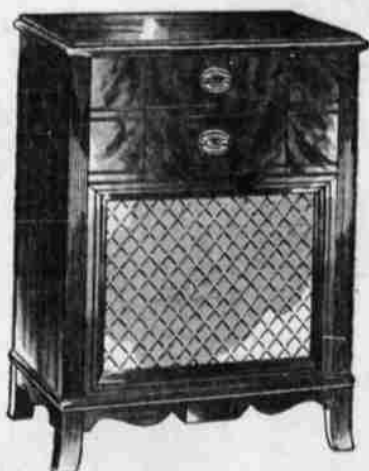

STORE HOURS: 9 a. m. to 5:30 p. m.
133 So. 8th Phone 5188

"Satisfaction guaranteed or your money back" SEARS