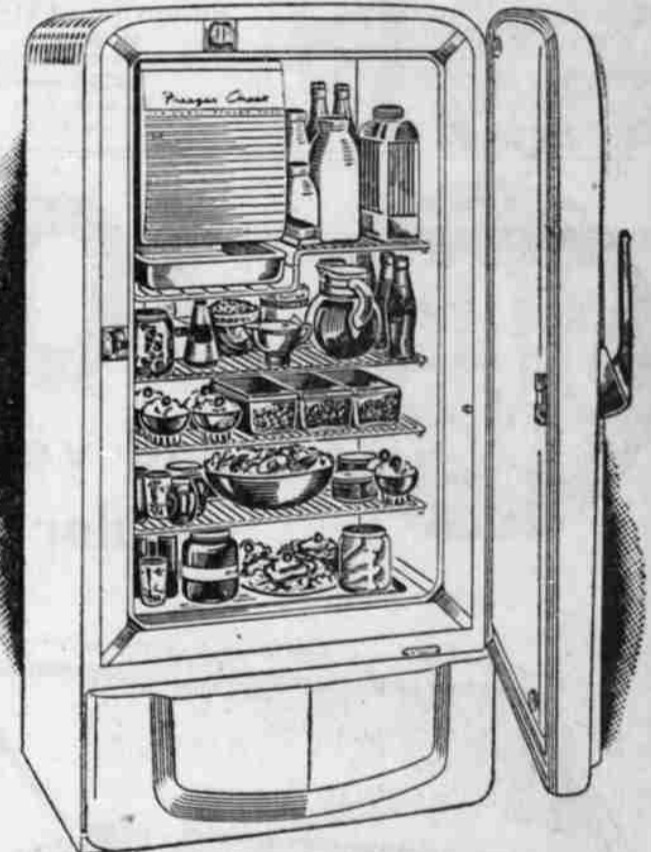

Regular 99.95 Silver-tone console cabinet radio
in period styling
89.95
$5 DOWN 8.00 per month (Usual carrying charge)

The dignity and charm of period furniture in a magnificent Silver-tone low-boy. Natural mahogany veneer cabinet with tilt-out dial for easy visibility. Operates on standard and frequency modulation bands with built-in "Radionet" antenna, double push buttons.

Direct Draft Circulating
Kenmore Kitchen Heater
Reg. 69.95
54.95
$5 DOWN 5.00 per month
Designed to match the styling of the modern gas or electric range, can be used for cooking as well as heating, with soft coal. Firebox has a 4-inch extension to accommodate 20-inch wood. It's a real beauty and a big buy for your kitchen.