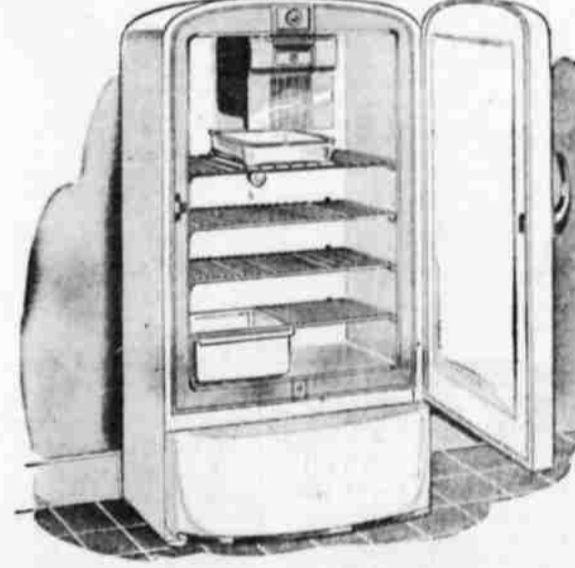

AUGUST HOME FURNISHINGS SALE

REG. 29.95 TAPESTRY PLATFORM ROCKER

For beauty and comfort! All hardwood construction. Attached coil-spring seat cushion over No-8-sg spring base. Mahogany finished arms. Floral pattern.

5888
On Terms: 10% Down, Balance Monthly

LOW PRICED M-W REFRIGERATOR WITH MANY PRACTICAL FEATURES!

Was 269.95
On Terms: 10% Down, Balance Monthly

22495
9.5 cu. ft.

Compare these conveniences at this low Ward price! There's storage for 18 packages of frozen foods plus ice. Special tray keeps meats fresh longer. Vegetables stay crisp in Food Freshener. Four Biffy tray releases. Famous M-W Sealed Unit is backed by 5 Year Protection Plan.