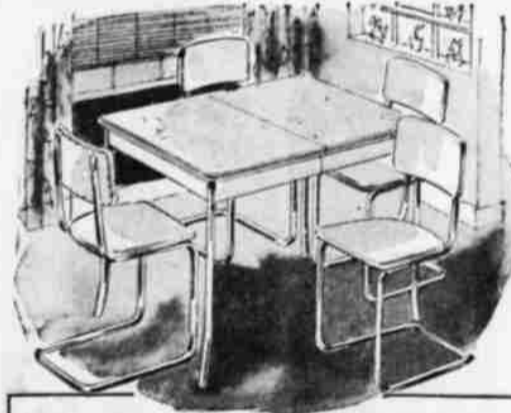

REG. 67.95 PLASTIC-CHROME DINETTE

Plastic table top opens to 30x52" with leaf . . . distinctive three-dimensional-effect design. Chrome frames, practical Duran-upholstered chairs.

5888
On Terms: 10% Down, Balance Monthly