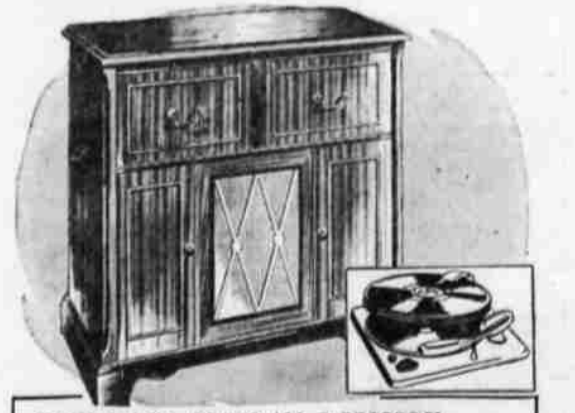

85c HEAVY WARDLEUM YARD GOODS

Best value in printed enamel floor covering for your money! Heavy enamel surface is baked on thick felt-base. Bright tiles, marbles, florals in choice of colors. 6 and 9 ft. wide.

72c
yd.

REG. 32.90 SIX-YEAR-OLD SIZE CRIB

Attractive crib with metal spring adjust to four levels. Convenient drop-side. Smooth, rolling casters. With Innerspring Crib Mattress.

2688
On Terms: 10% Down, Balance Monthly

M-W ELECTRIC RANGE with NEW DUALIFT!

Reg. 249.95
Deluxe M-W features extras that mean better, easier cooking! 40" Range. New Dualift is 4th unit for surface or deep-well cooking! Fully automatic!

23488
On Terms: 10% Down, Balance Monthly