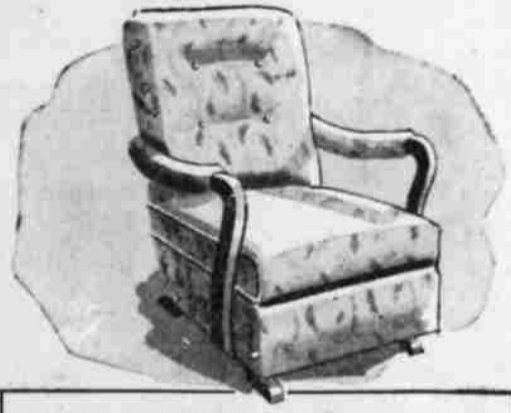

AUGUST HOME FURNISHINGS SALE

REG. 29.95 TAPESTRY PLATFORM ROCKER

For beauty and comfort! All hardwood construction. Attached coil-spring seat cushion over No-8-sg spring base. Mahogany finished arms. Floral pattern.

2688
On Terms: 10% Down, Balance Monthly