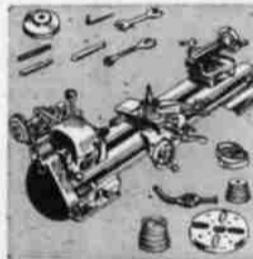

Craftsman Lathe
Designed for Model Makers Full 6-in. Swing . . . 110⁰⁰
Guaranteed accurate within 1/1000th of an inch at spindle. Cuts 8 to 96 threads per inch, right or left hand.