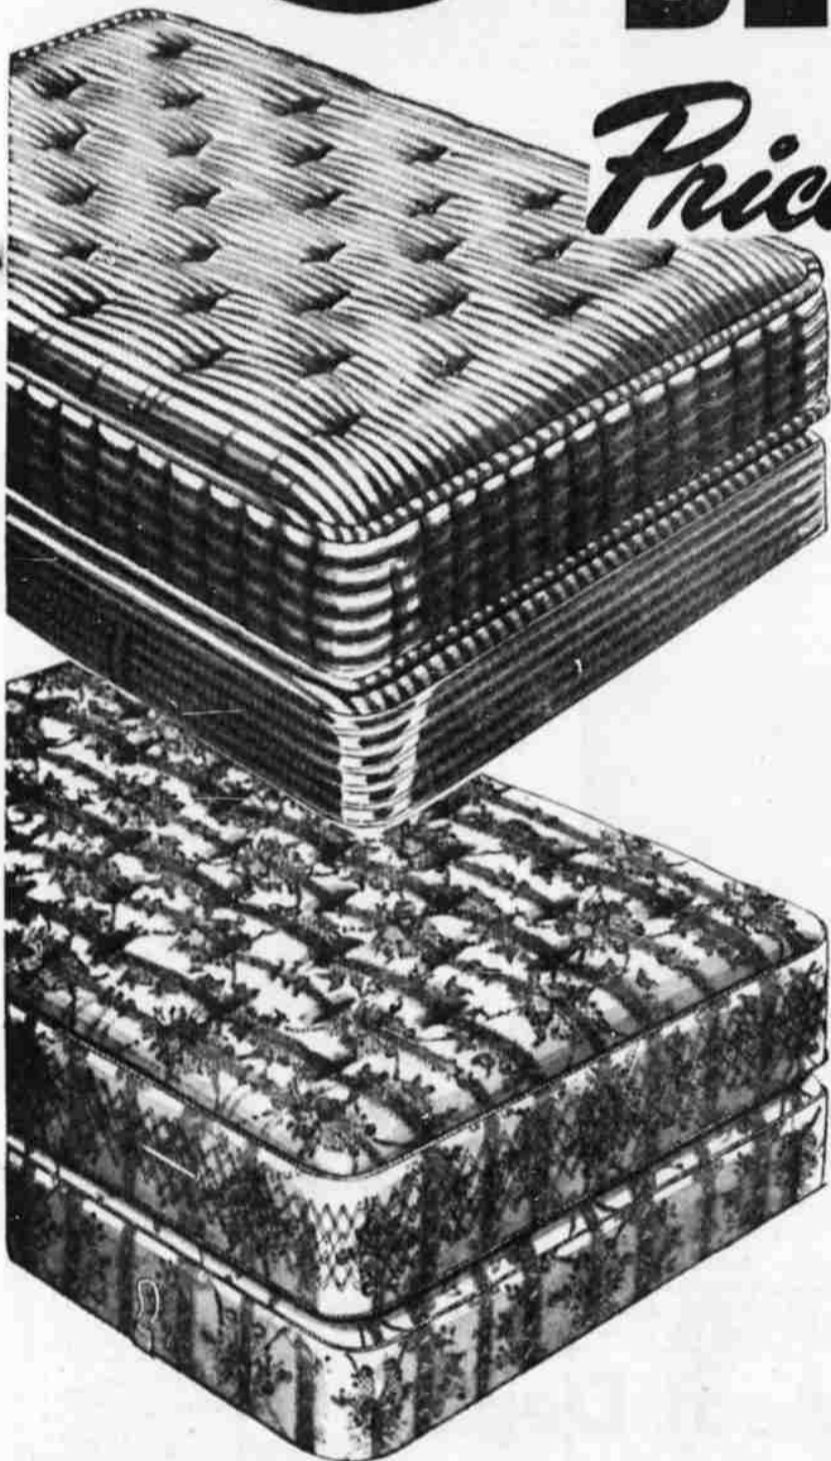

SHOP AT SEARS AND SAVE Summer Carnival

BEDDING

Prices Reduced

Harmony House innerspring mattress and box spring

Regularly 49.90

42⁸⁸

4.30 down, 5.00 per mo.
(Usual carrying charge)

Awake relaxed, refreshed, sleeping on this deep coiled spring and mattress. Mattress gives you added comfort with heavy layers of buoyant felted cotton. A 180 coil oil tempered unit, insulated with sisal padding. Matching box spring. Covered with heavy A.C.A. ticking. Full or twin size.

Mattress or box spring sold separately 21.44

Harmony House luxury sleep mattress and box spring

A 119.95 Value

97⁸⁸

9.80 down, 8.00 per mo.
(Usual carrying charge)

Gives the comfort of 840 muslin pocketed coils. One of the finest mattresses on the market today. Each oil tempered coil is enclosed in a muslin pocket. Fastened together with a metal clip. Heavy border, taped edges, button tufts, rayon cord handles, insulated with layers of felted cotton. Heavy sateen ticking. All the qualities of a good mattress.

Sparkling Floor Beauty, Reg. sells for 2.19 sq. yd.

Sloane marbletone

inlaid linoleum

SAVE
3.60 for
average room

1⁸⁹ SQ. YD.

Proof of real savings during this sale! Bright colors go right through thick wear layer. Long-wearing good quality at spectacular savings. Black, blue, ivory, gray, red marble pattern.