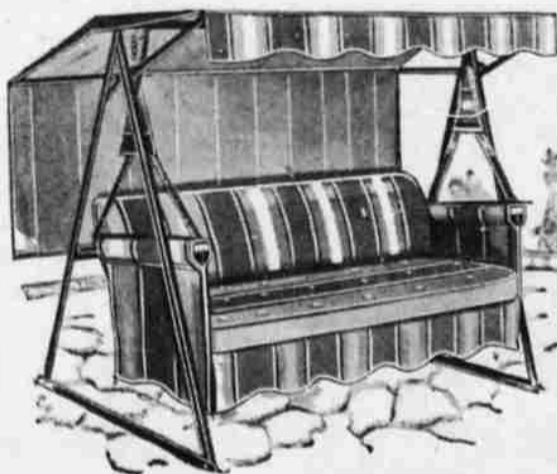

glider lawn swing

Reg. 57.95

47⁸⁸

5.00 down, 5.00 per month

Relax outdoors. A big roomy lawn swing to give you years of service. Sturdy angle iron frame with link spring base. Heavily padded reinforced back. Adjustable canopy with scalloped edges. Attractive multicolored stripes.