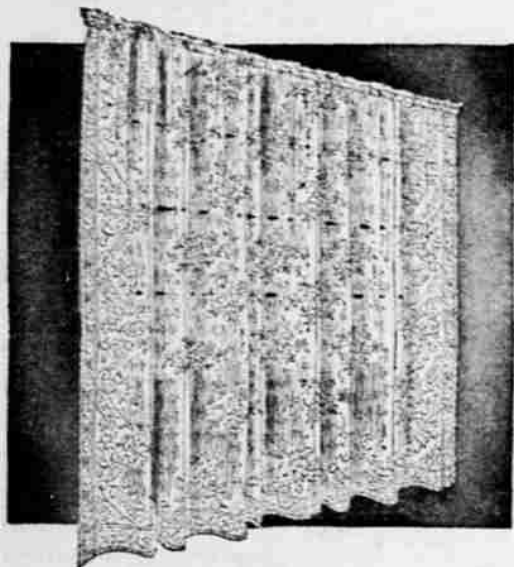

2nd Floor

**Trail Blazer
Tire**

Sale Priced!

985
Size 6.00-16
Fed. tax est. Regularly 10.95

Reduced for June Sale Only! Here's a good tire buy! Wards Trail Blazer is built of only first quality materials! That's why Trail Blazer is famous for giving safe, dependable service. Come in NOW . . . examine this quality tire yourself . . . talk it over with Wards Tire Man, then trade in your old worn tires for an allowance and buy a set of Trail Blazers at low Sale Prices!

Downstairs

\$1.98 After This Sale
SHEER LACE PANELS

Each **1⁶⁸**

Buy lovely laces now, at sale savings, that add beauty to the whole room as well as the windows! Delicately patterned mesh backgrounds . . . accented with lavish floral borders! Yarns are firmly tied to insure pattern beauty through many washings. 54 inches wide, 78 inches long. Eggshell.

MAIN FLOOR

Day-Time Cot'n Prints

Now Reduced! **2⁴⁸**

Rush to Wards and save! Cottons that are a quality buy at their regular price, cut to a smashing low for just 4 days! Neatly tailored for wear and action! Longer, fuller skirts! Generous seams and hems! Variety of prints and styles! Buy now for all Summer! Sizes 9-15, 12-44, 18 1/2-24 1/2.

Mezzanine

**Sale! Cotton
Blouses**

Frilled with Eyelet

1⁹⁹

Compare at 2.98

Only a great special purchase makes this sale possible! These are the very blouse styles you saw all Spring for dollars more! Crisp white blouses lavish with eyelet embroidery and ruffles—blouses that have been laboratory tested for their perfect washability. Here's a sale you can't afford to miss. Buy several for yourself — for gifts! Sizes from 32 to 38.