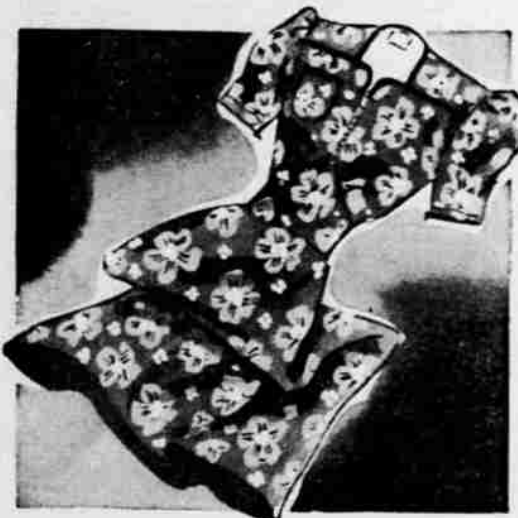

Downstairs

\$1.98 After This Sale
SHEER LACE PANELS

Each **1⁶⁸**

Buy lovely laces now, at sale savings, that add beauty to the whole room as well as the windows! Delicately patterned mesh backgrounds . . . accented with lavish floral borders! Yarns are firmly tied to insure pattern beauty through many washings. 54 inches wide, 78 inches long. Eggshell.

MAIN FLOOR

Day-Time Cot'n Prints

Now Reduced! **2⁴⁸**

Rush to Wards and save! Cottons that are a quality buy at their regular price, cut to a smashing low for just 4 days! Neatly tailored for wear and action! Longer, fuller skirts! Generous seams and hems! Variety of prints and styles! Buy now for all Summer! Sizes 9-15, 12-44, 18 1/2-24 1/2.

Mezzanine

**Sale! Cotton
Blouses**

Frilled with Eyelet

1⁹⁹

Compare at 2.98

Only a great special purchase makes this sale possible! These are the very blouse styles you saw all Spring for dollars more! Crisp white blouses lavish with eyelet embroidery and ruffles—blouses that have been laboratory tested for their perfect washability. Here's a sale you can't afford to miss. Buy several for yourself — for gifts! Sizes from 32 to 38.