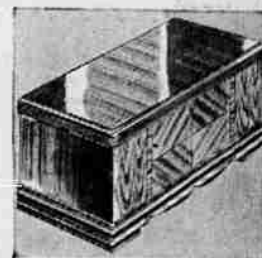

Smart Cedar Chest

Cedar Wood Body **44⁹⁵**

4.50 Down, 5.00 per month