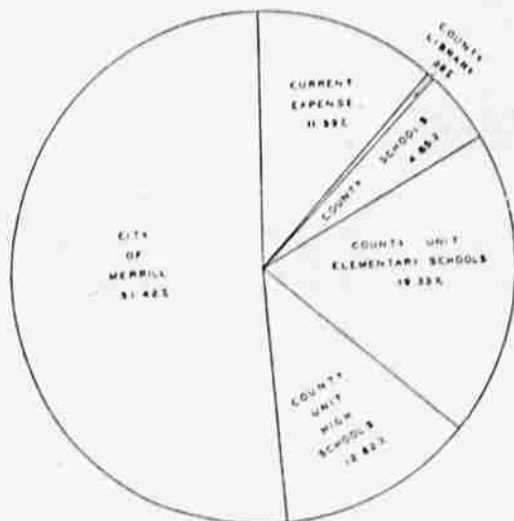

In replacing linoleum for kitchen floors, dust lightly in cracks in the floor and an area six inches or more wide near the baseboard.

When carpets are up for cleaning, dust with DDT before relaying them.

If baseboards or quarter rounds are up or loose, use an insect powder gun to distribute DDT in crevices before replacing or renailing. Cracks likely to be hospitable to insects may be dusted before painting or re-painting.

See that there is DDT under the shields and around pipes where plumbing goes through the floor or wall.

TEMPERATURE UP
Recent weather reports show above-normal temperatures east of the Rockies, permitting rapid progress in farm work. Conditions have been favorable for crop growth and favorable for livestock in that part of the country. In parts of the Southwest, however, soil is still too dry. Frosts occurred in the Pacific Northwest during the week of April 28 and damage to fruit was suffered. The full extent of the damage has not yet been reported. Conditions have been very unfavorable for spring farm work west of the Cascade mountains.

Where Does Your Merrill Tax Dollar Go?

1947-48
CITY OF MERRILL'S
TAX DOLLAR
COMBINED LEVY 84.8

Merrill this year paid the second highest property tax rate in Klamath county, 84.8 mills, divided as shown in this diagram. City government and indebtedness for civic improvements took 51.42 per cent of each Merrill tax dollar. Klamath county's current expense fund took 11.59 per cent, the county library .39 per cent and the remaining amount, about 37 per cent, went to schools.

It May Be Hot, But Sales High

LONDON, May 13 (AP)—Merchant Jawal Singh, who has shops in East Africa along the equator,

headed home yesterday after buying 400 rubber hot water bottles at the British Industries fair.

"I'll sell them easily," Singh said sturdily. "It gets quite cold at night."

Woodsmen, Attention!

Loggers Boots

Stock of 150, sizes 5 to 7. All completely caulked. **10⁰⁰** Pair

Some hand-made loggers and boots. This is a real bargain. See them now.

Complete Shoe Repairing
RAVELLI'S SHOE SHOP

1025 Main

Chiloquin To Resurface Some Streets

CHILOQUIN, May 13 — Bids will be taken by the city council May 17 for planned street improvements. Over a mile and a half of streets which were surfaced last year will get another coating of oil, and other roadways will have storm and sewer drainage installed and will get a first paving.

The city tennis court will be drained and will be given a black top coating and re-marked. Mayor Lorenz announced this week that the city hall will try to install lights for the court to allow for more extensive use by tennis players.

A section of the city voted into city limits last year has already had preliminary clearing of its streets, and fire hydrants and street lights will be installed this summer. The Chiloquin Heights street will be resurfaced, drained and paved.

Vet's Mail Bag

Keep GI Insurance, VA Advises Veterans

Both men and women veterans in the Pacific Northwest are advised by the Veterans Administration to pick up at least part of their lapsed GI insurance, even if at this time they cannot afford to keep in force the full amount to which they are entitled.

Veterans may still reinstate as little as $1000 of their National Service Life Insurance merely by paying two monthly premiums and signing a simple health certificate. For the average veteran, a payment of about $1.22 will reinstate $1000 of insurance with a monthly cost thereafter of 66 cents.

"Many veterans have the mistaken idea that they must repay all back premiums from the day their insurance lapsed and also reinstate the full amount of the original policy," the VA said.

Actually, veterans may reinstate any amount they wish, starting at $1000 and ranging up to the maximum of $10,000 in multiples of $500. Amount of coverage may be increased whenever the veteran feels able to carry the added cost.

Veterans who carried no GI insurance while in uniform may still take it out, either in the temporary term plan or a combination of term and any of the six permanent plans now available.