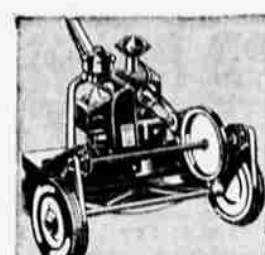

Power Lawn Mower
18-inch Size **119.00**
Easy to use. Just raise handle to start; lower to stop. Sears exclusive magic control. 5 steel blades. Red enamel with silver trim.