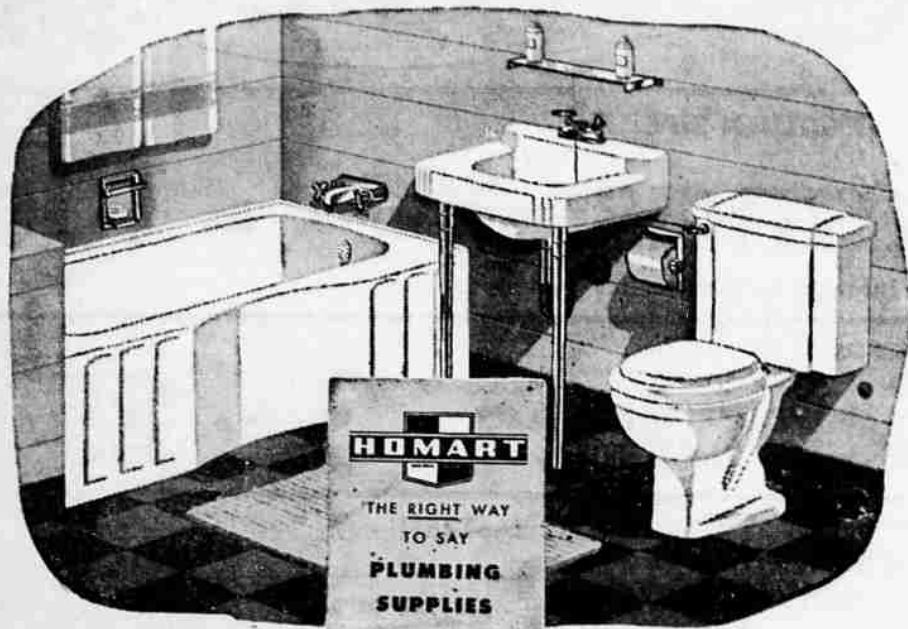

FRIDAY and SATURDAY-- LAST TWO DAYS OF THIS BIG EVENT

SEARS *Savings* for home and garden
ROEBUCK AND CO.

Put This Gleaming White Matching Beauty in Your Bathroom

3-Pc. Bathroom Ensemble

104⁴⁰

Tub, Toilet and Lavatory
(Trim not included)

10.44 Down, 9.00 Monthly on Sears Easy Payment Plan

• A bathroom you dream about — sparkling — streamlined — styled in gleaming white matching beauty! A pleasure to clean . . . each piece built specifically to eliminate hidden corners, dust and dirt catchers. Porcelain enameled 5-ft. recess tub, exclusive fluted design; lavatory and toilet of acidproof, stain-proof vitreous china.

3-PC. BATHROOM ENSEMBLE

With Cast Iron Tub **114.40**
Trim Not Included 11.44 Down, 10.00 per month