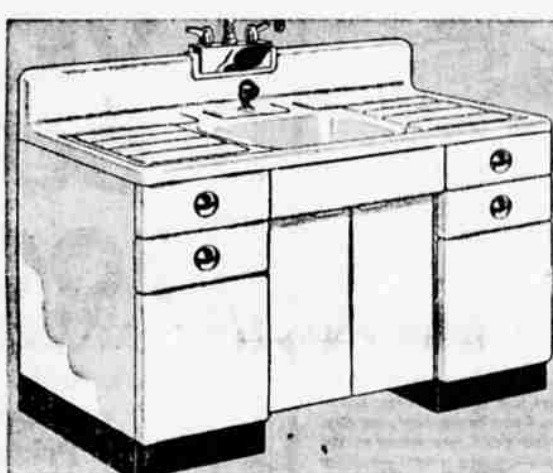

Homart 54-in. Cabinet Sink — A Modern Beauty

116⁵⁰ Easy Terms
11.65 down, 10.00 per month

Modernize your kitchen with this proud step-saving beauty . . . save by getting it at Sears! Homart Deluxe 54-inch all-steel sink has two heavy steel drainboards thickly coated with snowy-white porcelain enamel. Four spacious drawers, 3 storage compartments. See it today!