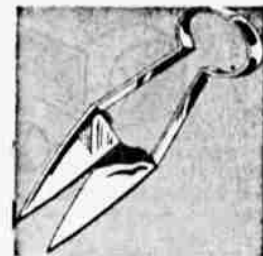

6-in. Grass Shears
Sears Craftsman **1.19**
Finest quality tool steel blades. Easy to operate—self cleaning. Patented feature keeps 6-inch blades from jamming.