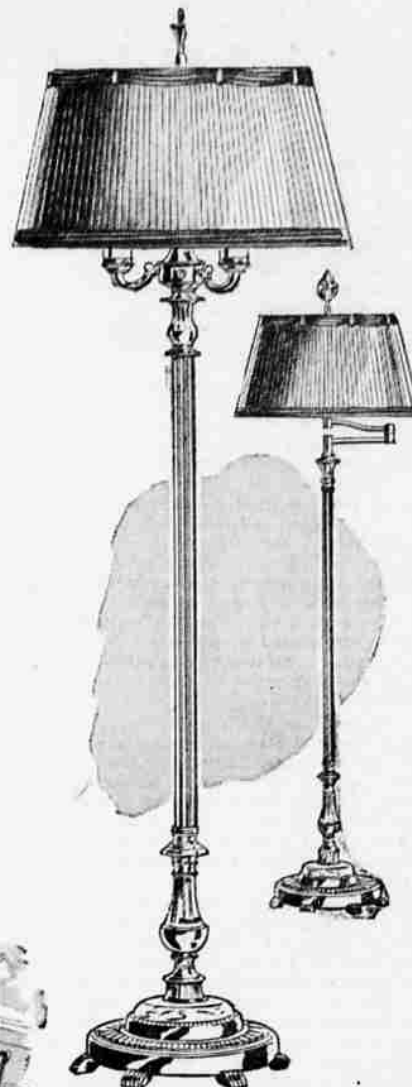

Savings for home and garden

2-Pc. Living Room Set

Rich Velour Cover
Reg. 189.95

SAVE 40.00 **149⁹⁵**

15.00 Down,
10.50 Per Month

Modern davenport and chair with beautifully carved walnut trim and legs. All hardwood frame construction. Heavy steel coil springs. Well padded back with button tufts to prevent stretching of upholstery. Sisal and staple cotton filled cushions. Smooth, seamless balloon type front. Assorted velour covers.

Also available in striped mohair, Reg. 199.95—159.95.

6 Way Floor Lamp

Reg. 16.95

14⁸⁸

1.50 Down

An unusually heavy expertly constructed lamp for this low price. Bronze finish, cast metal base, heavy steel column. 6-way lighting. Stretched rayon shade. Braided trim.

BRIDGE LAMP TO MATCH

Reg. 16.95

14⁸⁸

PLATE GLASS MIRRORS

16" Circle	4.98
20" Circle	5.98
24" Circle	9.98
28" Circle	11.95
30" Circle	13.95
36" Circle	18.95
16" Square	3.69
24" Square	8.95
18x26" Square	5.98
24x36" Square	15.95
30x40" Square	19.95

platform rocker

Reg. 64.95

57⁸⁸

5.80 Down, 5.00 per month.

A chair you'll look forward to after a long hard day; priced surprisingly low! You'll find there's a wealth of relaxation in the deep coil spring seat and the plumply padded back. Walnut finished hardwood. Velour cover. Your choice of colors.