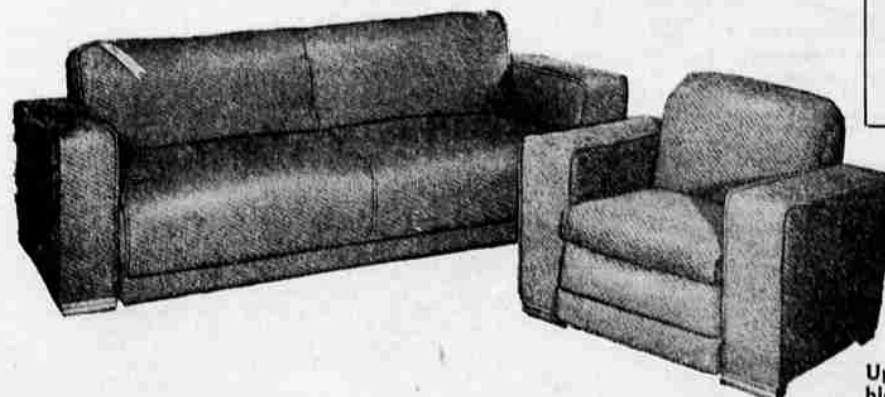

Ridgecurl Mohair Covers

Reg. 299.95

239⁹⁵

24.00 Down,
14.00 Per Month

Upholstered in heavy ridgecurl mohair. Famous double coil spring construction. Handsomely styled. Built for years of comfortable sitting and sleeping.

"Satisfaction guaranteed or your money back" **SEARS**

STORE HOURS: 9 a. m. to 5:30 p. m.

133 SO. 8TH

PHONE 5188