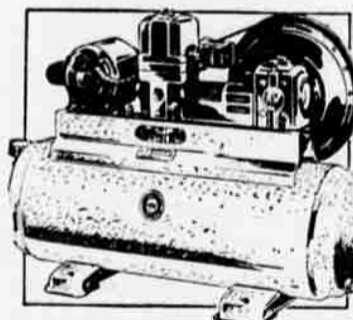

Shallow Well Water System
Complete. Automatic. For wells up to 21-ft. Pumps up to 350 gals. per hour. Ask for free Pump Book.

100⁵⁰