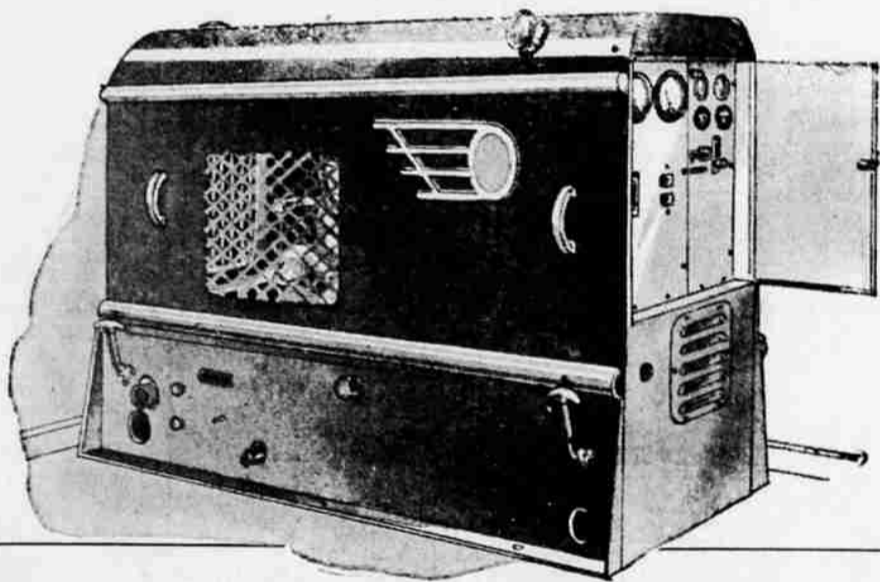

159⁵⁰
UNIT LESS MOTOR
195.50

**SALE PRICED!
5,000-WATT, AC POWERLITE PLANT**

f.o.b. factory

Gives dependable, continuous or standby service for hospitals, hatcheries, ranches, and resorts. 115-230 volt type, with convenient remote-control. Comes complete, as a unit; ready to install! See Wards now!