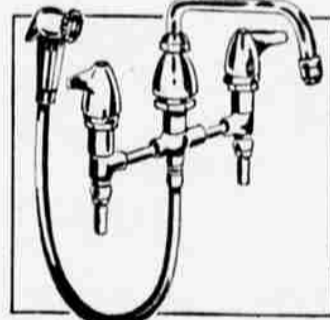

Handy, Sturdy Trouble-Light
Puts light right on the job! With shock-proof rubber handle. Buy now!

2³⁹

8-Inch Tilting Table Saw
With levers. Table tilts 45 degrees. Use with 1/2 HP motor.

50⁷⁵

Reg. 7.89
1/2" Drive Socket Set
Sale Priced!
1/2-inch drive in tough, alloy steel . . . 7/16 to 1-inch sockets. SALE!

5⁹⁵

Shallow Well Water System
Complete. Automatic. For wells up to 21-ft. Pumps up to 350 gals. per hour. Ask for free Pump Book.

100⁵⁰

Steel Medicine Cabinet
White-enamelled recess-type with 14" x 20" mirror, 3 glass shelves. Buy NOW!

6⁷⁵

Ledge-Type Faucet
Chrome-plated brass with handy spray. Ideal for cabinet sinks. Buy today!

14⁵⁰

Granulated Rock Wool
Insulate now! Keep COOLER this summer. Bag covers 37 sq. ft. 3" deep.

Sale! **1⁶⁶** Bag