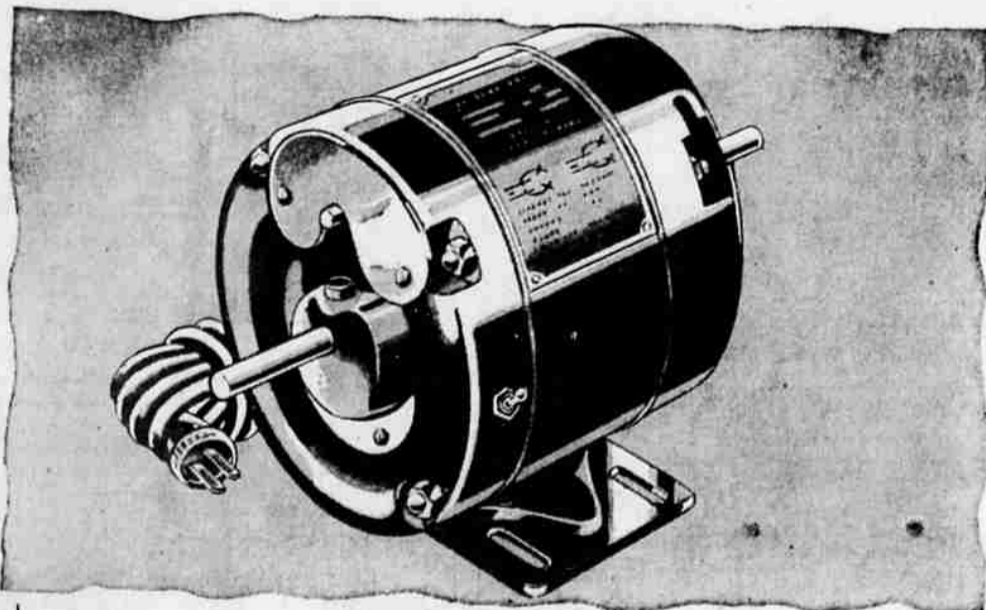

159⁵⁰
UNIT LESS MOTOR
195.50

**SALE PRICED!
5,000-WATT, AC POWERLITE PLANT**

f.o.b. factory

Gives dependable, continuous or standby service for hospitals, hatcheries, ranches, and resorts. 115-230 volt type, with convenient remote-control. Comes complete, as a unit; ready to install! See Wards now!

807⁵⁰

3000 watt A. C. Powerlite Plant 493.05

All Powerlite plants less 5% during April.

Reduced from 32.50

1/2-H.P. CAPACITOR MOTOR Cut-Priced!

Use for medium-starting loads on 115V, 60-cycle AC current. Double shaft, 1/2" diameter, extends 1 7/8", accommodates large step pulleys. 1725 rpm no-load speed. New Departure ball bearings. Convenient on-off-reverse switch. Black wrinkle finish, bright trim.