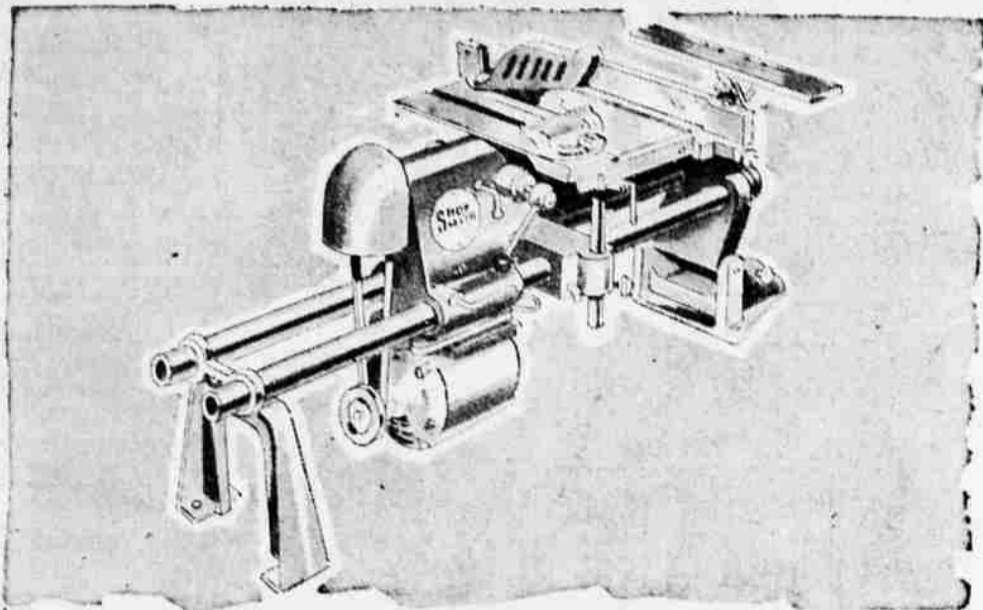

Montgomery Ward

9th at Pine

Store Hours—9 a. m. to 5:30 p. m.

Phone 3188

SPRINGTIME IS HOME IMPROVEMENT TIME . . . BEFORE YOU BUY . . . SEE WARDS!

—SHOPSMITH—

5 Tools In One . . . For One Price!

One unit that converts into 5 standard power tools . . . lathe, saw, sander, vertical drill press and horizontal drill press. Changes can be made in less than one minute. See it demonstrated. Price with motor

159⁵⁰
UNIT LESS MOTOR
195.50