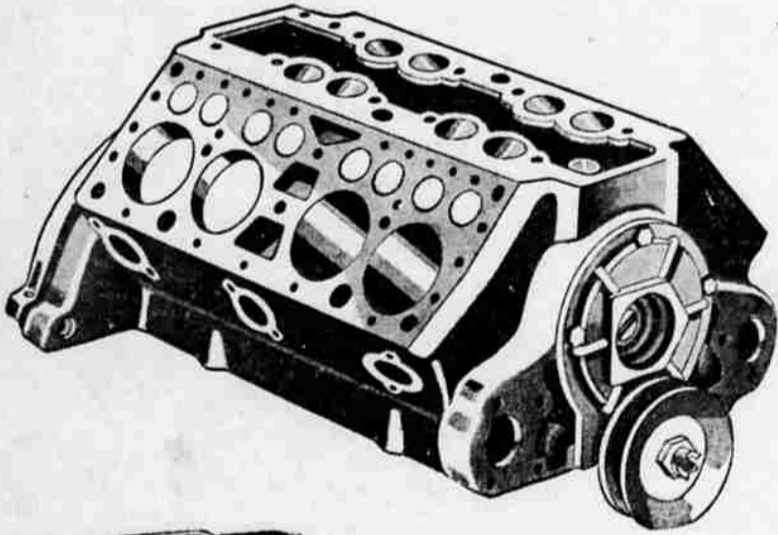

P.S. Wards New Air Cushion Tire is Here!

WARDS SPRING SALE OF AUTO NEEDS

Rebuilt Motor SALE!

as low as **10⁰⁰** Monthly

New motor guarantee! Liberal trade-in allowance on your old motor! Monthly terms arranged! Yes it pays to get your motor at Wards! Wards motors are completely rebuilt . . . every worn part is replaced with a new part or made like new! New pistons, rings, pins. New bearings on rods and mains. For "new-motor" economy, performance, and BIG savings, get your motor during this sale!

Big Motor Oil Sale!

4⁵⁵ Fed. tax included

You get 5 gallons of dependable lubrication for this LOW price! Wards Vitalized oil is pure, wax-free and tough! Gives full-bodied lubrication even in extreme heat! Stock up now, sale ends Saturday! Cleans as it lubricates!

Sale! Sealed Beam Kits

4⁴⁷ and up
Reg. 4.98

Don't drive with dim oldstyle headlights. Convert them to powerful sealed beam. Wards lens fit in your present headlight shells . . . easy to install. Get your set today, at big sale savings!

• Two complete sealed beam headlights with rims and shells, reg. 8.95 . . . 8.55

Super Values!

SEAT COVERS

Front and rear . . . all makes of cars.
Price Installed **15.45**
Front Seat Only . . . 8.95

Reg. 49c
POLISH CLOTH SALE **44c**
You get 10 yards of absorbent knit polish cloth for this amazing LOW price! Ideal for polishing car, use around home.

Rebuilt Transmissions **27⁵⁰**
Low as . . . **27⁵⁰** exch.
You get all new gears and shafts. Perhaps the lowest price in the Klamath Basin!

Reg. 27c
Chrome & Metal Polish **22c**
Sale-priced for big savings, buy now! Cleans road film and rust from metals and chrome, leaves bright finish!

"MAC'S IT" POLISH **85c**
Super-glass—gives your car lasting beauty at an economical price.

REBUILT GENERATORS **4⁰⁰**
Low as . . . **4⁰⁰** exch.
Sale-priced, buy now! Completely rebuilt . . . armature field coils, re-wound, new brushes, new bearings if needed.

REBUILT CARBURETORS **3⁸⁵**
Low as . . . **3⁸⁵** exch.
Sale-priced! All worn or damaged parts replaced with new parts! Flow tested for top economy and performance!

SALE! FUEL PUMPS **1⁹⁸**
New . . . perfect replacement of original equipment! Tested and adjusted at factory for long service!