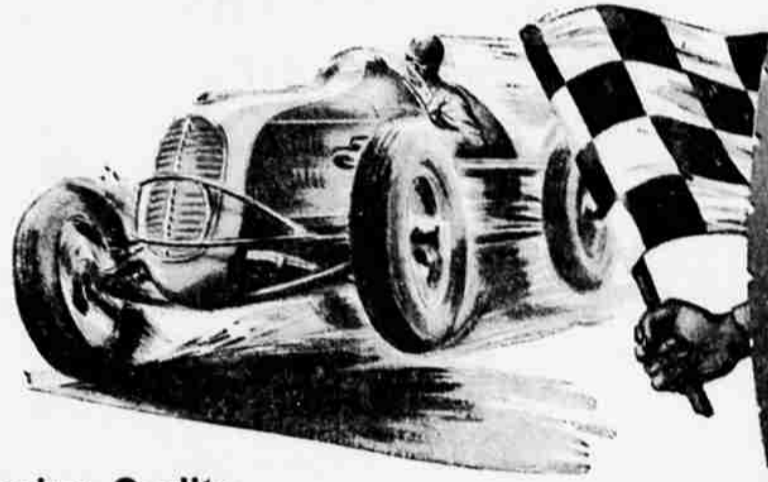

Montgomery Ward

9th at Pine Phone 3188
Store Hours—9 a. m. to 5:30 p. m.

At Wards you can buy the same tires that won 623 of 891 Auto Races

Winners of 2 out of 3 recorded races in 1947 chose Riversides! Again, Riversides were on the winning race cars all over America! Yes, famous race drivers, who stake so much on the safety and performance of their tires and who can choose any tire, deliberately bought "stock" Riversides . . . right in Wards Stores! Not specially built tires but the same high quality tires that you can buy at Wards Now!

Naturally, tire safety and performance is also very important to you. So, come in today and choose the tires that were proved under gruelling racing conditions, accepted by famous racing drivers . . . Riverside Tires at Montgomery Ward!