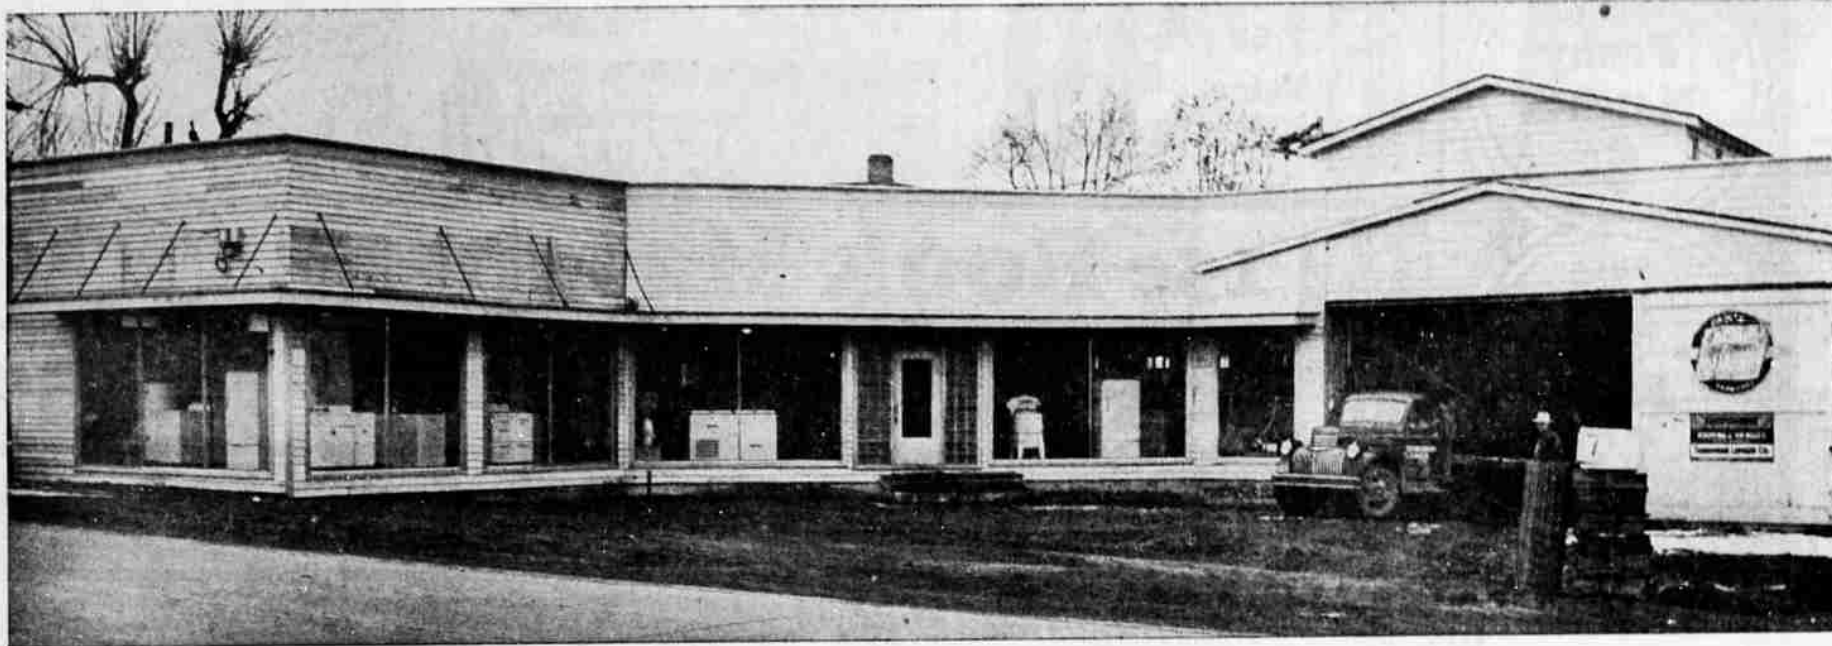

# You're Invited to the Newly Enlarged Suburban Lumber Co.

**OPEN HOUSE**  
 Friday Evening and  
 All Day Saturday  
 Celebrating  
**8th Anniversary**  
 Opening Enlarged Plant

Suburban Lumber Co. was opened January, 1940, by Mr. W. L. (Bill) Bullard, in a 12x20 building. The new, enlarged store and office now occupies 6000 square feet with warehouse and yard covering about three acres.