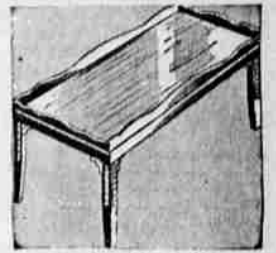

# SEARS Value DEMONSTRATION

ROEBUCK AND CO.

**2-piece bed divan set**  
 Regular 149.95 **129<sup>88</sup>**  
 13.00 down, 10.00 per month

Convincing proof of Sears values! Modern divan opens out easily to a double bed. Both pieces have no-sag base with coil springs. Choice of blue or beige tapestry and wine velour.

**Cocktail Table**  
 A Beauty **17.95**  
 Sheraton styled beauty in glowing hand-rubbed mahogany veneer and hardwood. Glass inset in top with gallery edge running all around.

**Graceful End Table**  
 Handy Shelf **17.95**  
 Distinctive Sheraton styling in glowing hand-rubbed mahogany veneer and mahogany finished hardwood. Smart gallery edge.