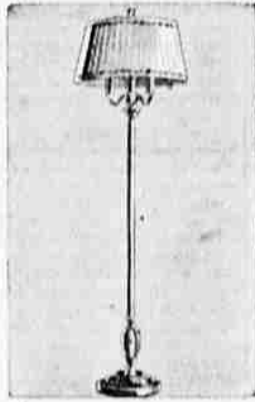

# SEARS Value DEMONSTRATION

ROEBUCK AND CO.

**2-piece bed divan set**  
 Regular 149.95 **129<sup>88</sup>**  
 13.00 down, 10.00 per month

Convincing proof of Sears values! Modern divan opens out easily to a double bed. Both pieces have no-sag base with coil springs. Choice of blue or beige tapestry and wine velour.

**Cocktail Table**  
 A Beauty **17.95**  
 Sheraton styled beauty in glowing hand-rubbed mahogany veneer and hardwood. Glass inset in top with gallery edge running all around.

**Graceful End Table**  
 Handy Shelf **17.95**  
 Distinctive Sheraton styling in glowing hand-rubbed mahogany veneer and mahogany finished hardwood. Smart gallery edge.

*Easy Terms ON PURCHASES TOTALING \$10 OR MORE*

**6-Way Metal Floor Lamp**  
 Beautiful Bronze Finish **19<sup>95</sup>**

Attractive Harmony House lamp gives light as bright or as soft as you want it—in six different lighting combinations. 19-inch pleated type rayon shade with top and bottom trim; reflector bowl; weighted bases. Three-way mogul socket and three candles.

**Adjustable Bed Lamp**  
 All Metal **1.98**  
 Like to curl up with a good novel? Here's the bed lamp for you at fine savings. Bronze finish. Felt brackets protect bed. Without bulb.

**Lovely Rayon Shades**  
 12-inch Size **4.98**  
 Splendid quality Calanese rayon shades, hand-sewn in pleated or stretched styles. Braid and applique trims. All sizes. Grand values!