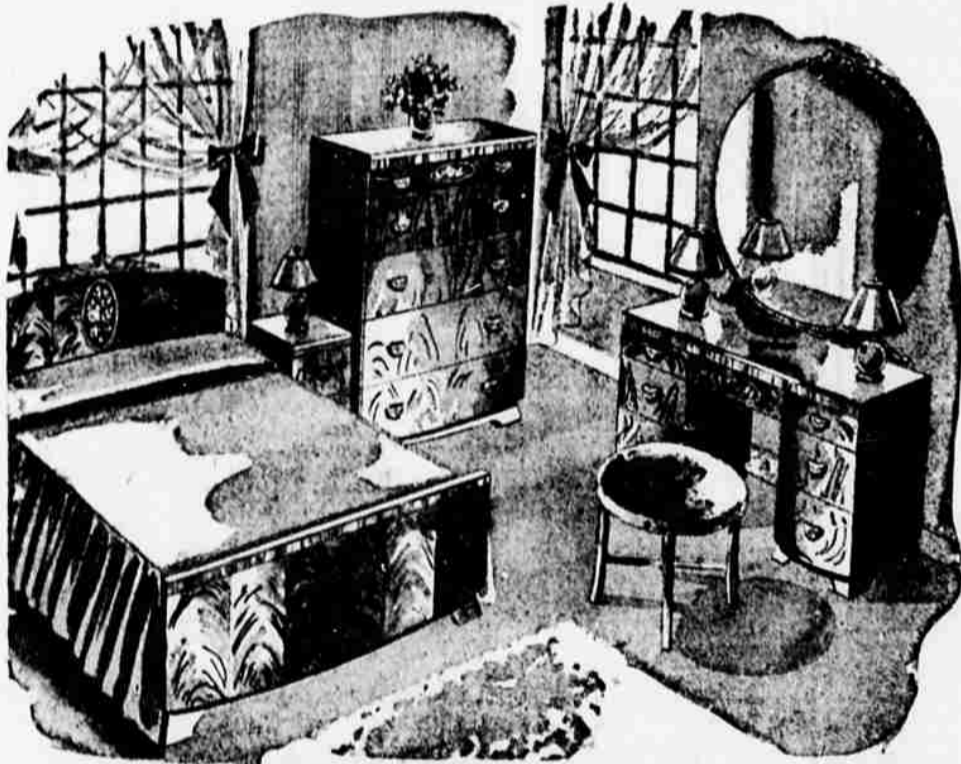

**Cocktail Table**  
 A Beauty **17.95**  
 Sheraton styled beauty in glowing hand-rubbed mahogany veneer and hardwood. Glass inset in top with gallery edge running all around.

**Graceful End Table**  
 Handy Shelf **17.95**  
 Distinctive Sheraton styling in glowing hand-rubbed mahogany veneer and mahogany finished hardwood. Smart gallery edge.

*Easy Terms ON PURCHASES TOTALING \$10 OR MORE*

**6-Way Metal Floor Lamp**  
 Beautiful Bronze Finish **19<sup>95</sup>**

Attractive Harmony House lamp gives light as bright or as soft as you want it—in six different lighting combinations. 19-inch pleated type rayon shade with top and bottom trim; reflector bowl; weighted bases. Three-way mogul socket and three candles.

**3-piece bedroom set**  
 Regular 164.95 **149<sup>88</sup>**  
 15.00 down, 15.50 per month

There's the mark of topnotch quality in every line and detail . . . in every last polished inch of the rich matched walnut veneers. Center drawer guides; dovetailed construction. Full or twin size bed. Don't overlook this value!