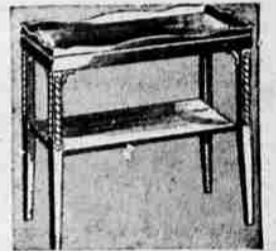

# SEARS Value DEMONSTRATION

ROEBUCK AND CO.

**2-piece bed divan set**  
 Regular 149.95 **129<sup>88</sup>**  
 13.00 down, 10.00 per month

Convincing proof of Sears values! Modern divan opens out easily to a double bed. Both pieces have no-sag base with coil springs. Choice of blue or beige tapestry and wine velour.

**Cocktail Table**  
 A Beauty **17.95**  
 Sheraton styled beauty in glowing hand-rubbed mahogany veneer and hardwood. Glass inset in top with gallery edge running all around.

**Graceful End Table**  
 Handy Shelf **17.95**  
 Distinctive Sheraton styling in glowing hand-rubbed mahogany veneer and mahogany finished hardwood. Smart gallery edge.