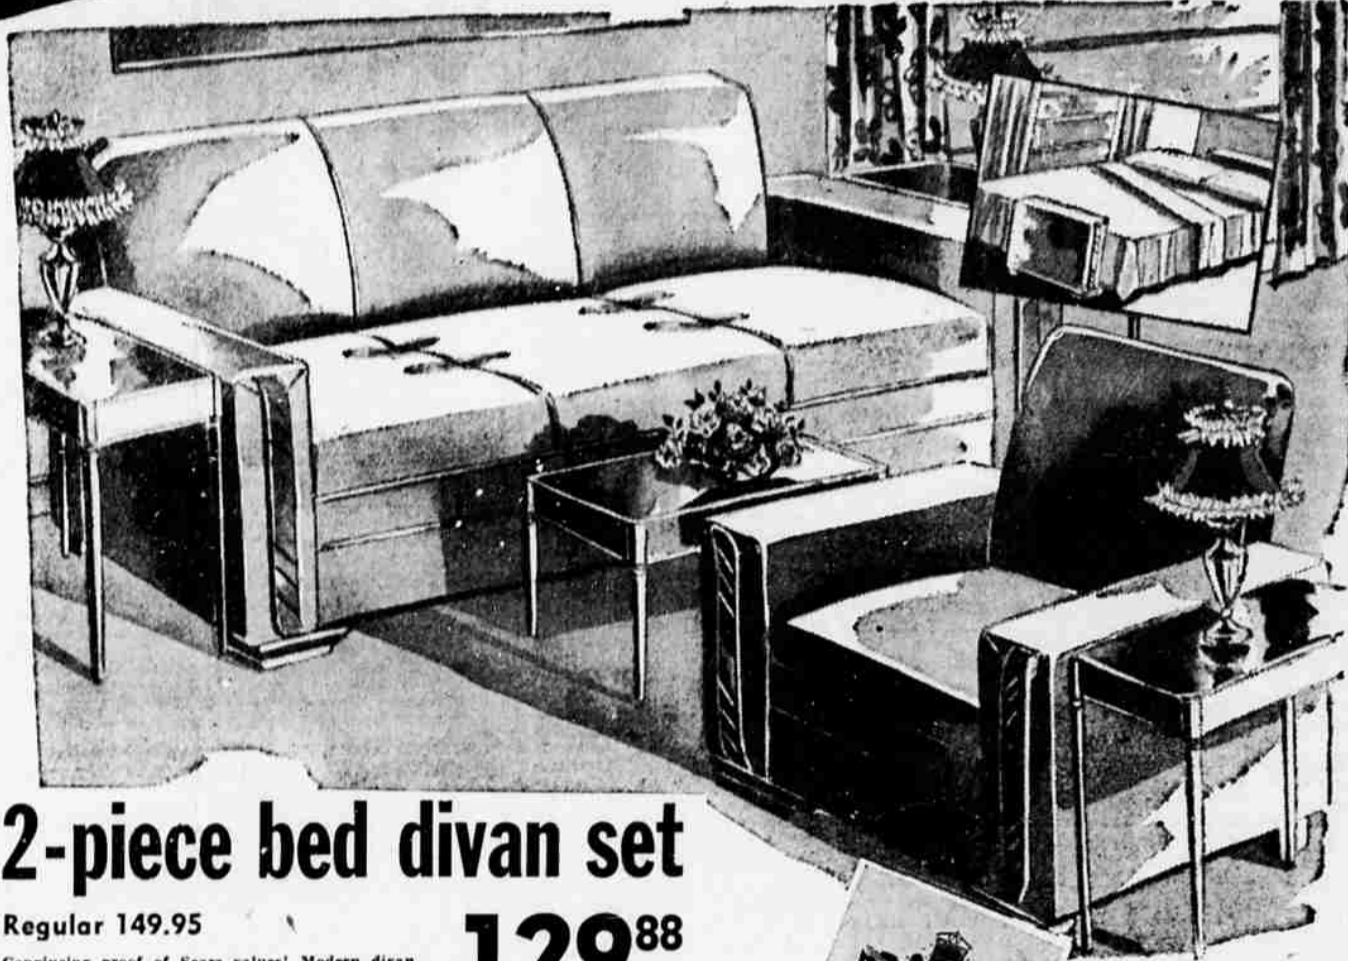

# SEARS Value DEMONSTRATION

ROEBUCK AND CO.

**2-piece bed divan set**  
 Regular 149.95 **129<sup>88</sup>**  
 13.00 down, 10.00 per month

Convincing proof of Sears values! Modern divan opens out easily to a double bed. Both pieces have no-sag base with coil springs. Choice of blue or beige tapestry and wine velour.

**Cocktail Table**  
 A Beauty **17.95**  
 Sheraton styled beauty in glowing hand-rubbed mahogany veneer and hardwood. Glass inset in top with gallery edge running all around.

**Graceful End Table**  
 Handy Shelf **17.95**  
 Distinctive Sheraton styling in glowing hand-rubbed mahogany veneer and mahogany finished hardwood. Smart gallery edge.

*Easy Terms ON PURCHASES TOTALING \$10 OR MORE*

**6-Way Metal Floor Lamp**  
 Beautiful Bronze Finish **19<sup>95</sup>**

Attractive Harmony House lamp gives light as bright or as soft as you want it—in six different lighting combinations. 19-inch pleated type rayon shade with top and bottom trim; reflector bowl; weighted bases. Three-way mogul socket and three candles.

**3-piece bedroom set**  
 Regular 164.95 **149<sup>88</sup>**  
 15.00 down, 15.50 per month

There's the mark of topnotch quality in every line and detail . . . in every last polished inch of the rich matched walnut veneers. Center drawer guides; dovetailed construction. Full or twin size bed. Don't overlook this value!