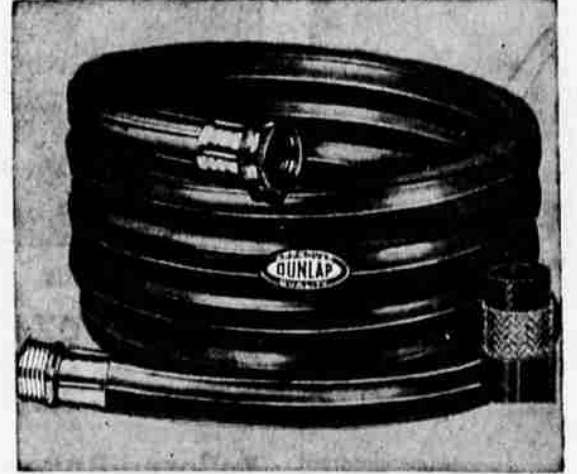

Pressure Cooker
REG. 11.49
4-QUART SIZE **10.95**
Cooks more nourishing foods in minutes! Vegetables retain more vitamins, minerals. Meats are quickly tender. Heavy aluminum. Saves fuel!

Square Clothespins
Smooth Wood **2c** Doz.
Tough, sturdy hardwood clothespins. Highly polished to a smooth finish so they will not snag clothes. Easy to handle square style.

Dependable 18-inch Power Lawn Mower
Craftsman **119.95**
12.00 down, 10.00 per month

Sears exclusive magic control . . . simply raise the handle to start, lower it to stop. Five tempered steel blades powered by a 1/2 H.P. Briggs & Stratton gasoline engine. All belts completely adjustable and guarded against grass clogging. With semi-pneumatic tires.

Tough, Long-Wearing Dunlap Garden Hose
Guaranteed 5 Years **5.75**
50 FT.

A long-lasting, serviceable hose. Flexible, non-kink, leak-proof. Three tough layers encased in heavy rubber cover. Tightly braided hose yarn reinforcement gives it added strength. Built to resist abrasion and sun. Withstands 9 times average city pressure. Green.

Craftsman Ball-Bearing LAWN MOWER

Only Sears sells this superb 16-inch mower for just . . .

19.88

Take a step forward toward modern, time-saving lawn care with Sears famous CRAFTSMAN rugged, easy-rolling mower! All of its fine CRAFTSMAN work together to "mow 'em down" with the least number of strokes. You save in time-in effort—and after you've counted the number of seasons the CRAFTSMAN serves, you'll see how you've saved in money—at SEARS!