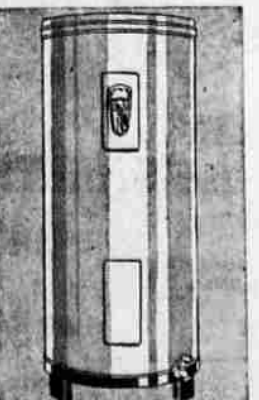

Tough, Long-Wearing Dunlap Garden Hose
Guaranteed 5 Years **5.75**
50 FT.

A long-lasting, serviceable hose. Flexible, non-kink, leak-proof. Three tough layers encased in heavy rubber cover. Tightly braided hose yarn reinforcement gives it added strength. Built to resist abrasion and sun. Withstands 9 times average city pressure. Green.

Craftsman Ball-Bearing LAWN MOWER

Only Sears sells this superb 16-inch mower for just . . .

19.88

Take a step forward toward modern, time-saving lawn care with Sears famous CRAFTSMAN rugged, easy-rolling mower! All of its fine CRAFTSMAN work together to "mow 'em down" with the least number of strokes. You save in time-in effort—and after you've counted the number of seasons the CRAFTSMAN serves, you'll see how you've saved in money—at SEARS!

CRAFTSMAN 18-inch LAWN MOWER 22.95

Any Purchase
TOTALING \$10 OR MORE MAY
BE MADE ON SEARS
EASY PAYMENT PLAN

Grass Catcher
For All Mowers **2.29**
Keeps lawn clean, eliminates tiresome raking. Rust-resistant aluminum bottom, high white canvas sides. Fits mowers up to 21 inches.

Thermador Electric Water Heater
Trouble-free—Automatic
89.95
30-gal. Easy Terms
Seeds of hot water, day and night! Economical blade-type heating element is completely immersed, every speck of heat goes into heating. 3-in. fiber-glass insulated walls keep heat in. Sleek white enameled steel jacket. U.L. Approved.