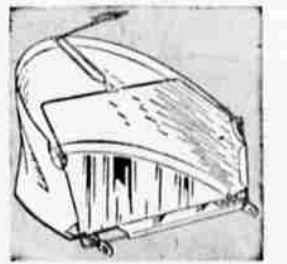

Craftsman Ball-Bearing LAWN MOWER

Only Sears sells this superb 16-inch mower for just . . .

19.88

Take a step forward toward modern, time-saving lawn care with Sears famous CRAFTSMAN rugged, easy-rolling mower! All of its fine CRAFTSMAN work together to "mow 'em down" with the least number of strokes. You save in time-in effort—and after you've counted the number of seasons the CRAFTSMAN serves, you'll see how you've saved in money—at SEARS!

CRAFTSMAN 18-inch LAWN MOWER 22.95

Any Purchase
TOTALING \$10 OR MORE MAY
BE MADE ON SEARS
EASY PAYMENT PLAN

Grass Catcher
For All Mowers **2.29**
Keeps lawn clean, eliminates tiresome raking. Rust-resistant aluminum bottom, high white canvas sides. Fits mowers up to 21 inches.