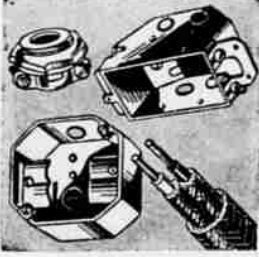

Cable, Fittings
Sheathed Cable **7c**
12-2
Finest quality; Underwriter's Approved. Cadmium plated connector 9c
Steel Octagon outlet box 25c
Steel flush switch box 30c