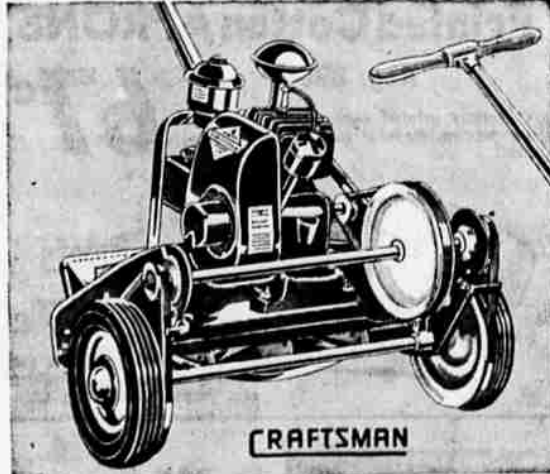

Fan-Driven Heater
It's a Kenmore! **9.95**
In warm weather a powerful fan. On chilly days a comfortable heater. Quiet fan moves 45 cubic feet of air per minute. Long-life coils.

Cable, Fittings
Sheathed Cable **7c**
12-2
Finest quality; Underwriter's Approved. Cadmium plated connector 9c
Steel Octagon outlet box 25c
Steel flush switch box 30c

Dependable 18-inch Power Lawn Mower
Craftsman **119.95**
12.00 down, 10.00 per month

Sears exclusive magic control . . . simply raise the handle to start, lower it to stop. Five tempered steel blades powered by a 1/2 H.P. Briggs & Stratton gasoline engine. All belts completely adjustable and guarded against grass clogging. With semi-pneumatic tires.

Craftsman Ball-Bearing LAWN MOWER

Only Sears sells this superb 16-inch mower for just . . .

19.88

Take a step forward toward modern, time-saving lawn care with Sears famous CRAFTSMAN rugged, easy-rolling mower! All of its fine CRAFTSMAN work together to "mow 'em down" with the least number of strokes. You save in time-in effort—and after you've counted the number of seasons the CRAFTSMAN serves, you'll see how you've saved in money—at SEARS!