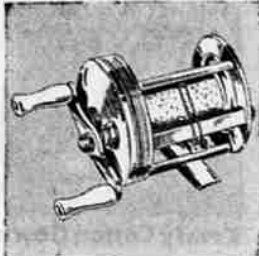

SALE BEGINS THURSDAY --- 9 DAYS OF STOREWIDE SAVINGS ON VALUES GALORE!

SEARS Value DEMONSTRATION

ROEBUCK AND CO.

Quality Costs Less at . . . SEARS!

Strong Casting Rod
4 1/2-ft. Length **7.95**
1-piece steel rod with cast aluminum off-set handle, hand-shaped cork grip, quick lock-on reel clamp. Chrome-plated guides.

Non-Backlash Reel
Level Winding **5.95**
A fine J. C. Higgins level wind reel with many features of higher priced reels! Adjustable tension for light or heavy plugs.

Braided Nylon Line
15-lb. Test **1.19**
50-yd. spool. J. C. Higgins line made of superb quality Dupont nylon . . . smooth, flexible, and easy running. Also in other weights.