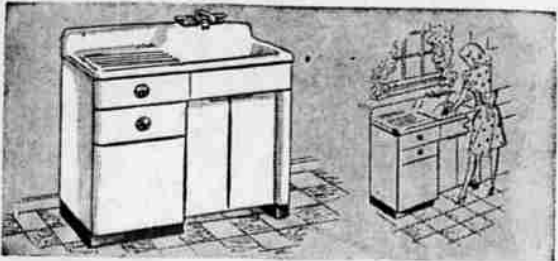

Workmaster Brush
Reg. 2.39 **1.98**
Your painting is no better than your brush! Get a good one of this low price. 4-in. brush with pure Tientsin and Hankow bristles.

Homart Tileboard
Less Than **34c**
Smart, durable tileboard—won't crack, chip, warp, or peel! Baked-on enamel finish in choice of colors. A real value!

Homart Cabinet Sink
Compact 42-in. Model **99.95**
Streamlined cabinet with all the latest features, at Sears low price! Cast iron sink with acid-resisting porcelain enamel. Gleaming baked enamel steel cabinet. In left and right models.